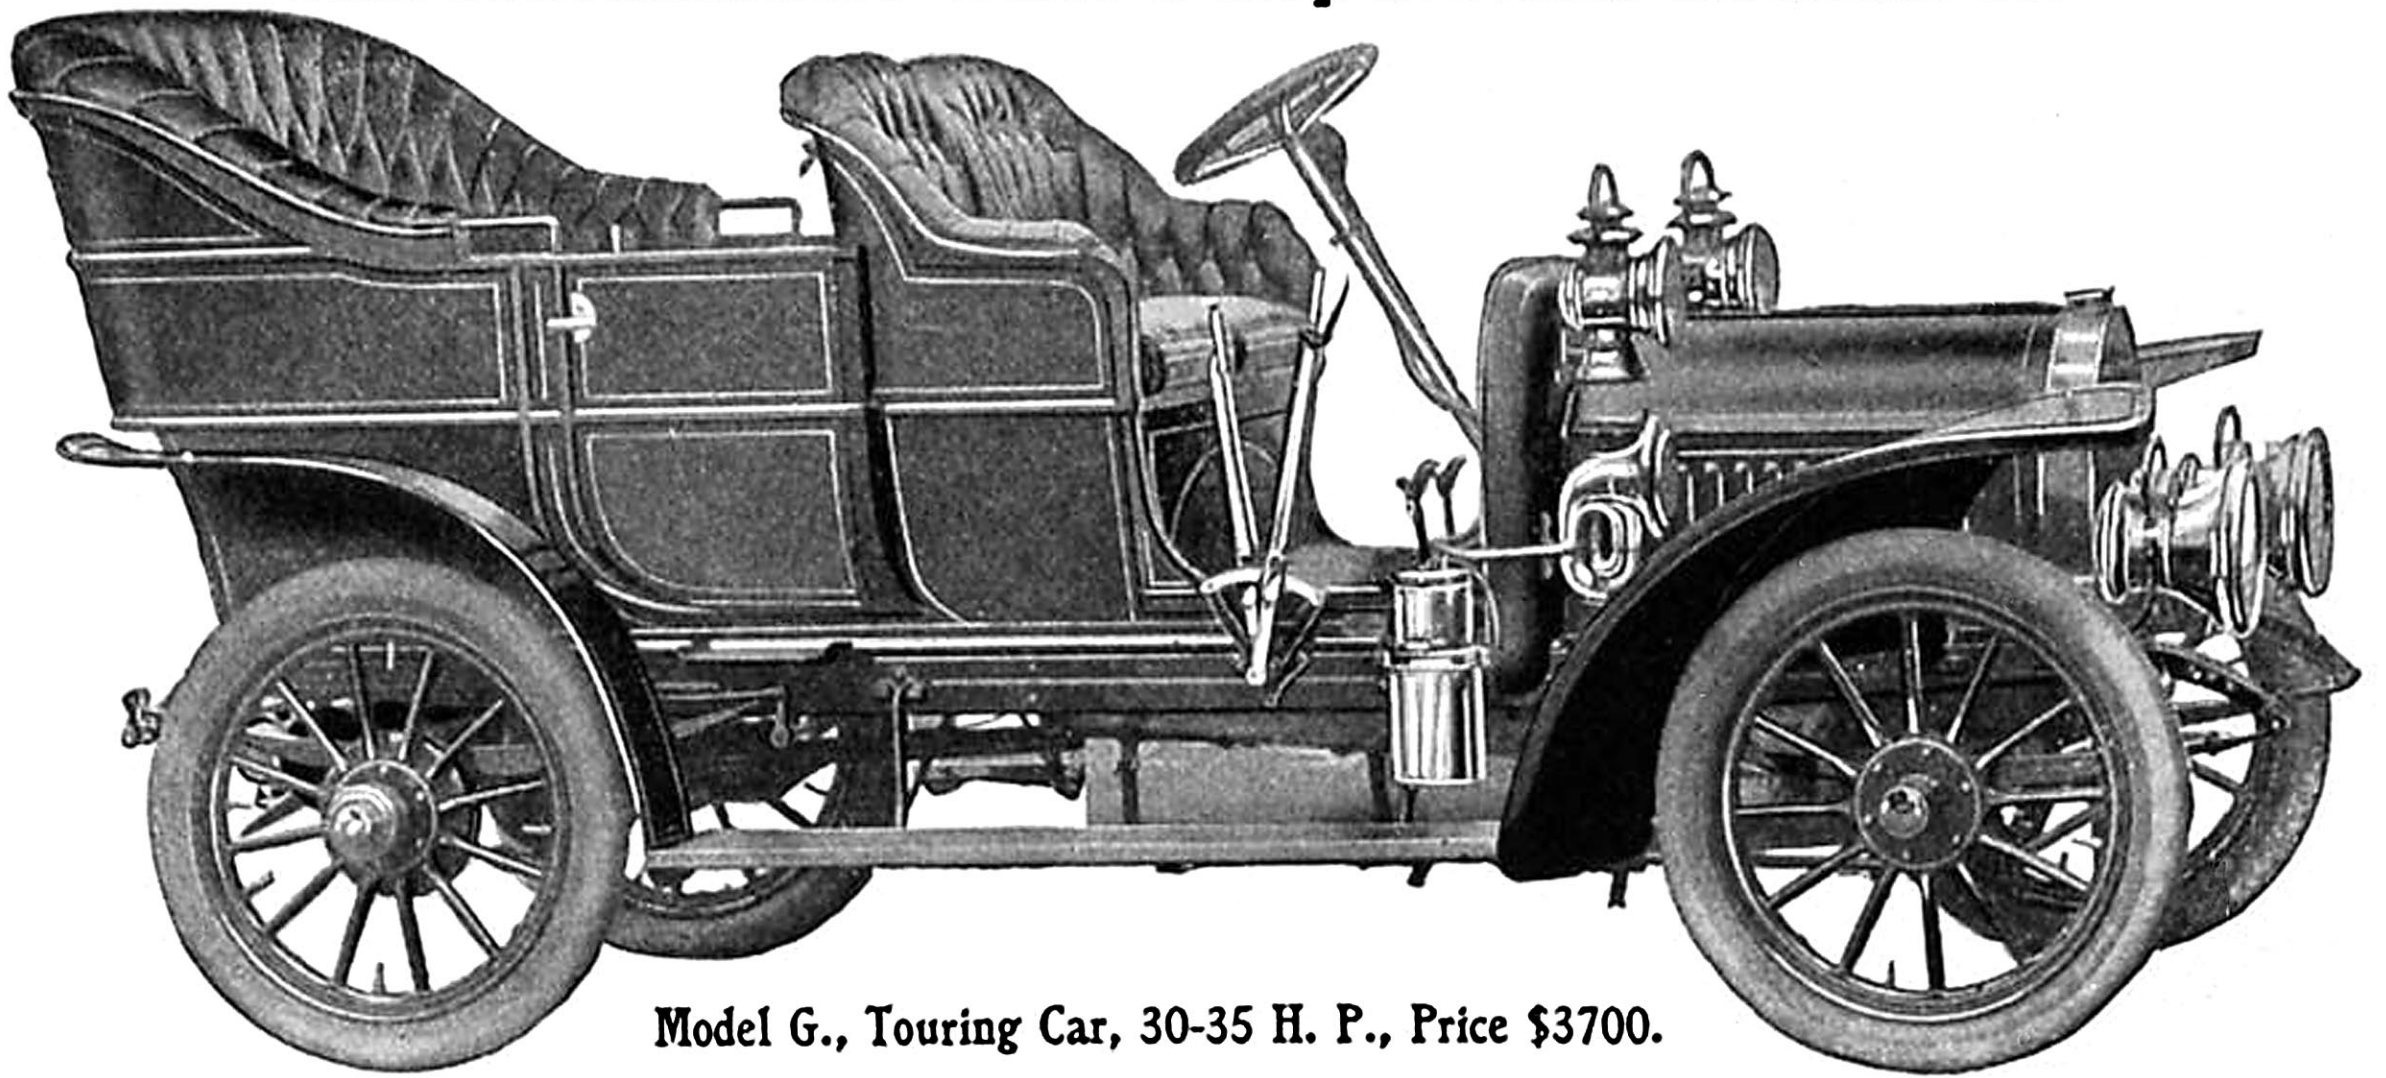

STUDEBAKER

"The Automobile with a Reputation Behind It."

Model G., Touring Car, 30-35 H. P., Price \$3700.

THE height of sane engineering skill is represented in the new Studebaker models. For high efficiency with low weight; for progressiveness tempered with common sense; for elegance combined with durability; for noiseless mechanism; for ease of control; for accessibility of vital parts—for "cars built for service," look to Studebaker.

Three Gasoline Models

Model E , 20-24 H. P.	- - -	\$2600.
4-cylinder, storage battery, jump spark ignition.		
Model F , 28-32 H. P.	- - -	\$3000.
4-cylinder, storage battery, jump spark ignition.		
Model G , 30-35 H. P.	- - -	\$3700.
4-cylinder, Sims-Bosch low tension, magneto ignition.		

Six Electric Models

Model 22 , Runabout	- - -	\$1050.
Model 24 , Stanhope	- - -	\$1200.
Model 16 , Victoria-Phaeton	- - -	\$1750.
Model 20 , Surrey	- - -	\$2800.
Model 21 , Station Wagon	- - -	\$3500.
Model 2012 , 14-Passenger Omnibus	- - -	\$2800.