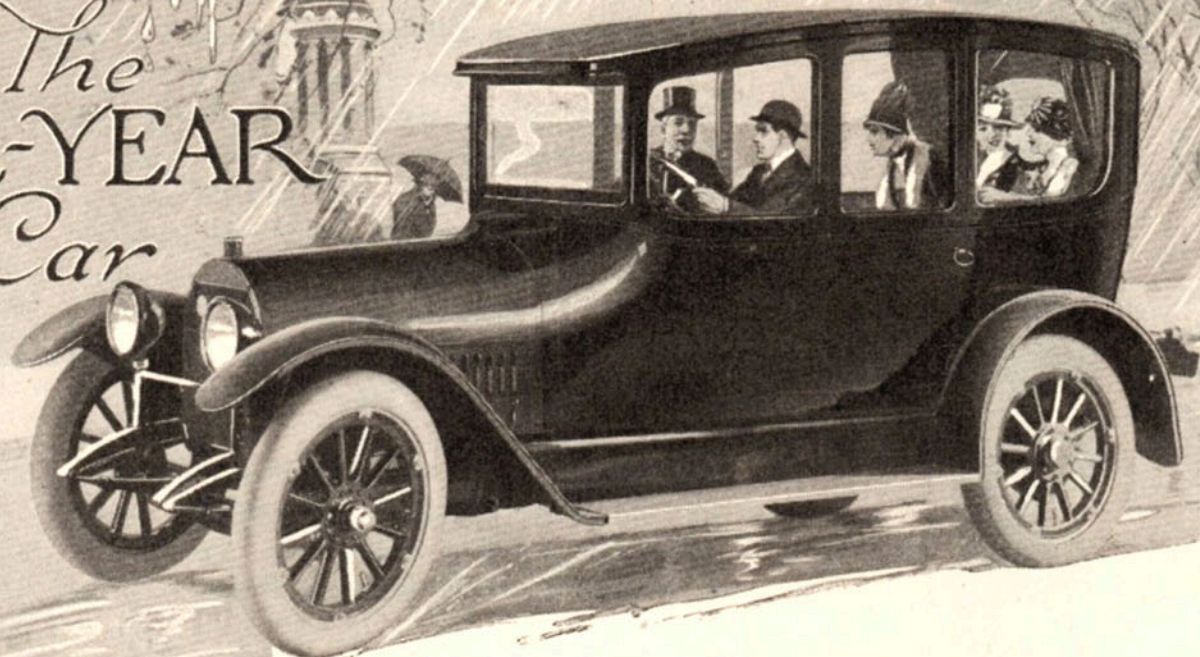

The ALL-YEAR Car

In April Showers—Amid May Flowers

APRIL, the month of showers and chills—just the time to enjoy and appreciate the advantages of the ALL-YEAR Car *with the top on*.

And when May flowers bloom and the warmth of the Great Outdoors invites you, drive *with the top off*.

No need to wait for seasons or weather. **USE IT NOW!** See the KisselKar dealer.

Kissel Motor Car Company, Hartford, Wisconsin

KISSELKAR

EVERY INCH A CAR

Prices for the complete ALL-YEAR Cars, \$1450 to \$2100. Touring Cars and Roadsters without tops, \$1050 to \$1750. Literature on request.