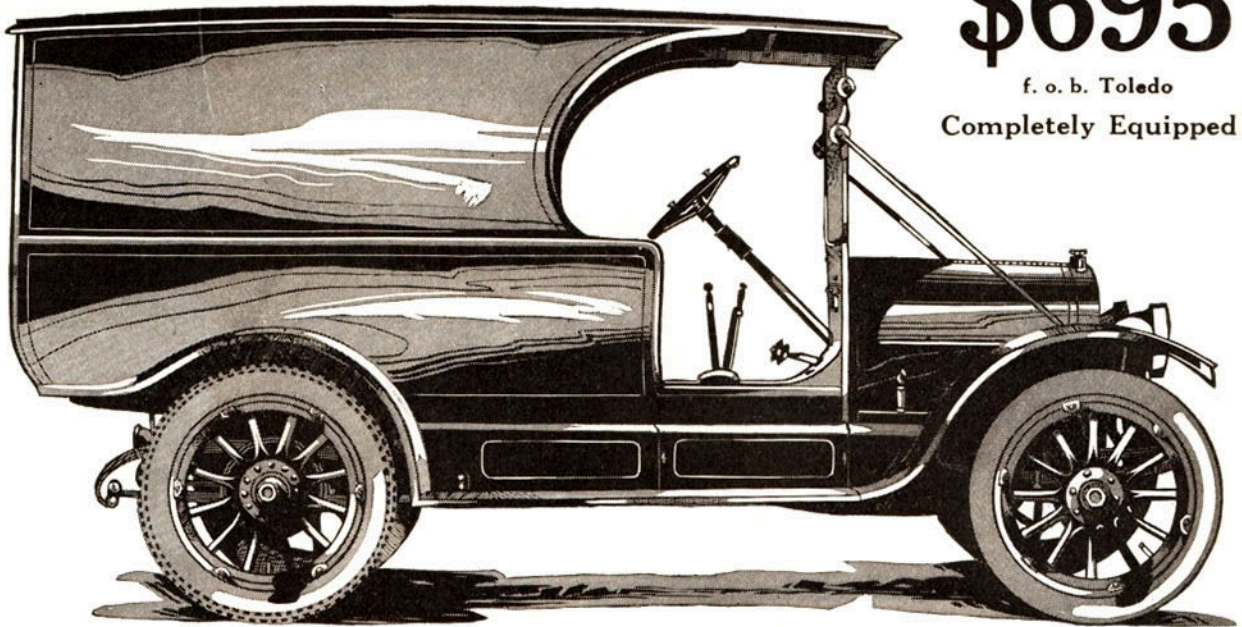

# Overland

TRADE MARK REG.

MODEL 83-B

## \$695

f. o. b. Toledo

Completely Equipped

## You Can Now Get This 35 Horsepower Panel Delivery Car for \$695

This is the world's record \$750 Overland—with an improved motor—at a reduced price.

No car of its size ever sold as fast as this—50,000 of this chassis were sold in six months.