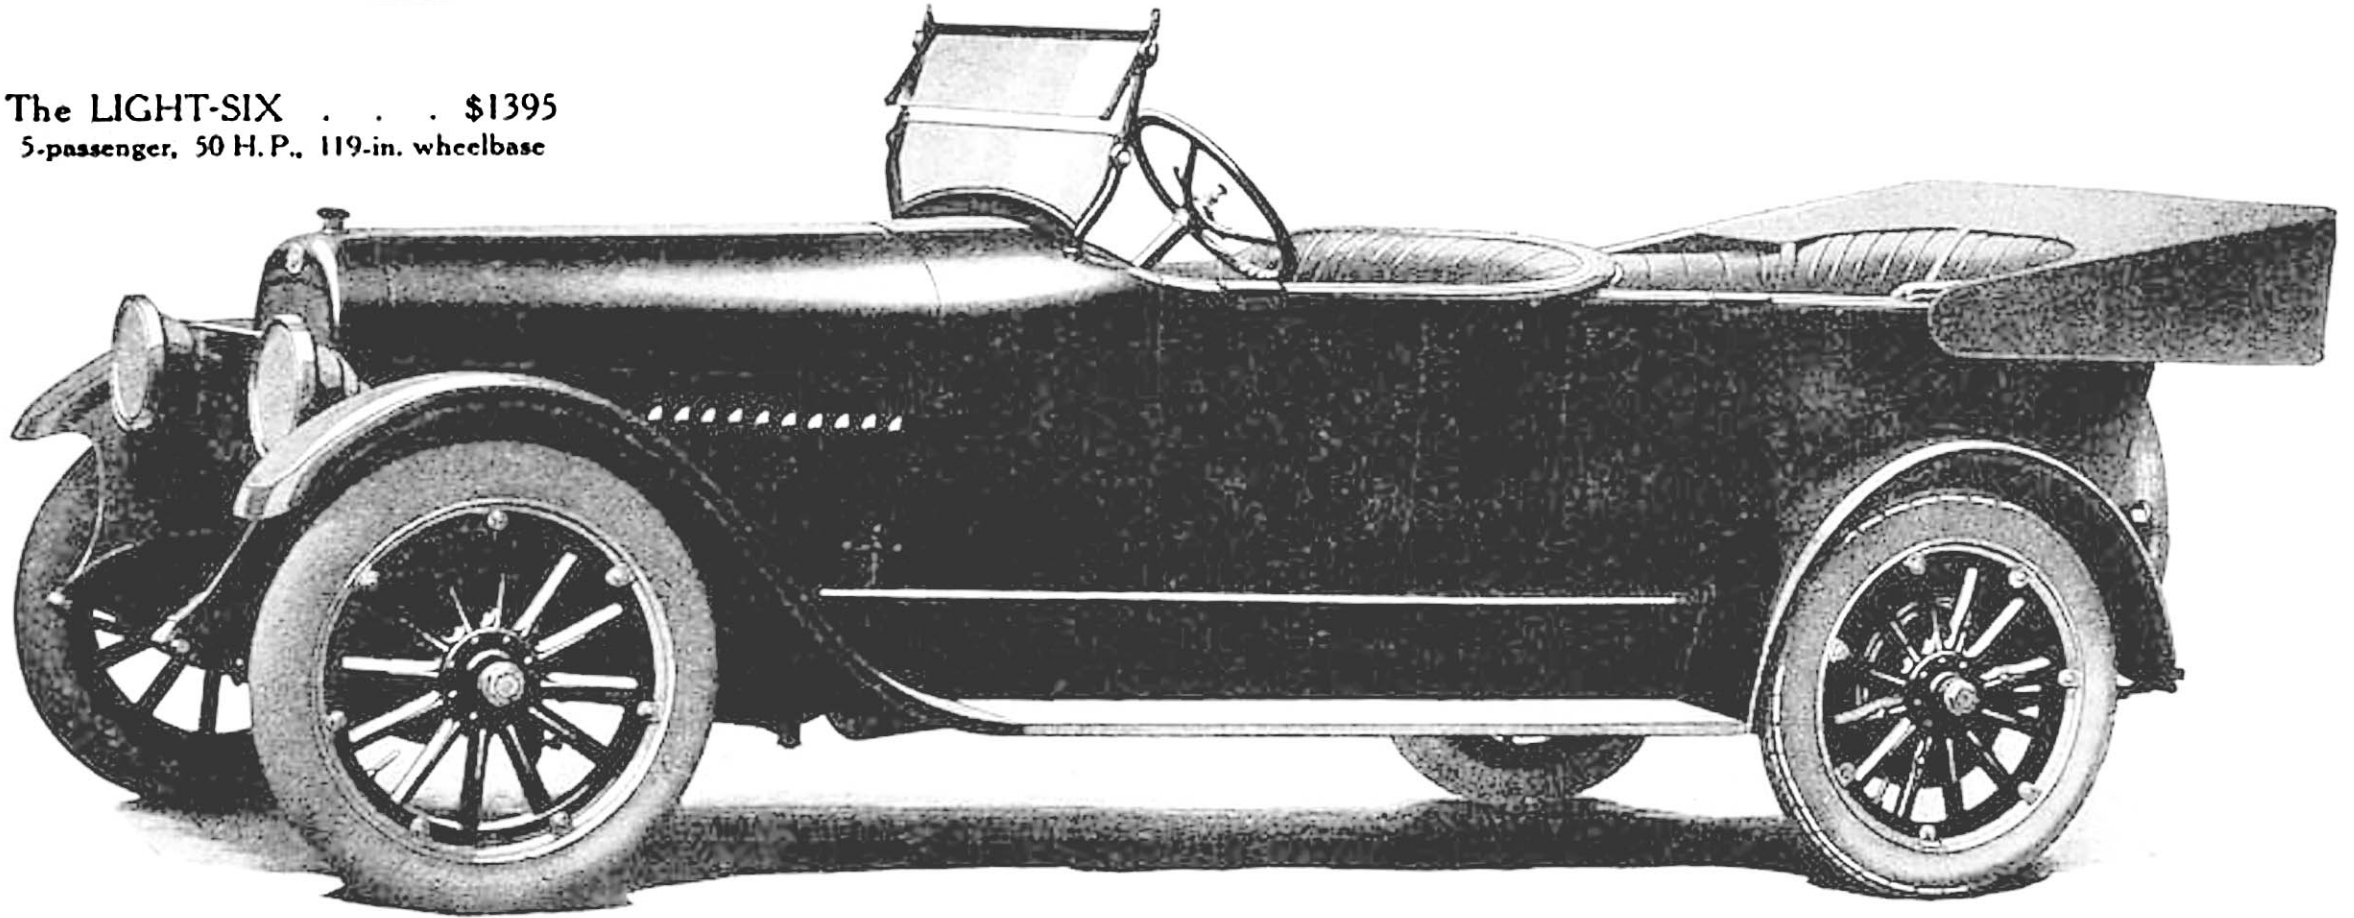

---

New *Studebaker* Cars

---

The LIGHT-FOUR . . . \$995  
5-passenger, 35 H.P., 112-in. wheelbase

The LIGHT-SIX . . . \$1395  
5-passenger, 50 H.P., 119-in. wheelbase

The BIG-SIX . . . \$1795  
7-passenger, 60 H.P., 126-in. wheelbase

---

*Beautiful in Design*

*Thoroughly Modern*

*Mechanically Right*

---