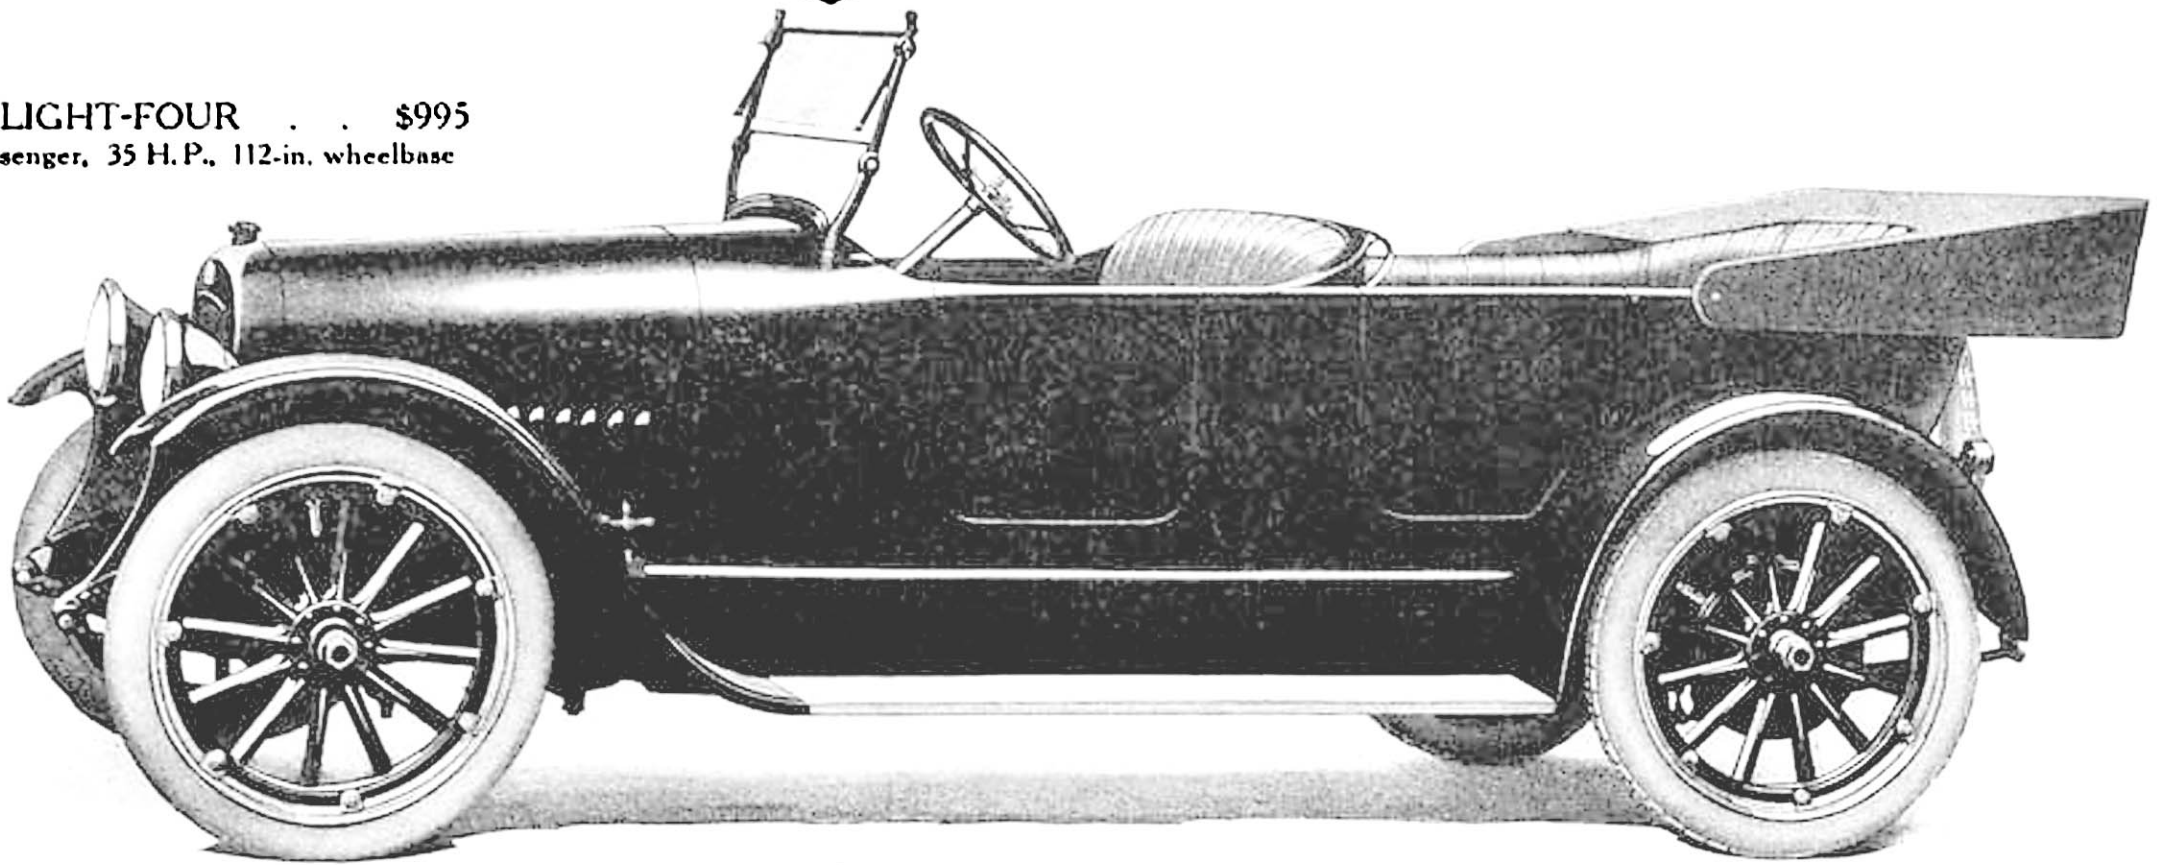

---

New *Studebaker* Cars

---

The LIGHT-FOUR . . . \$995  
5-passenger, 35 H.P., 112-in. wheelbase

The LIGHT-SIX . . . \$1395  
5-passenger, 50 H.P., 119-in. wheelbase

The BIG-SIX . . . \$1795  
7-passenger, 60 H.P., 126-in. wheelbase

---

*Beautiful in Design*

*Thoroughly Modern*

*Mechanically Right*

---