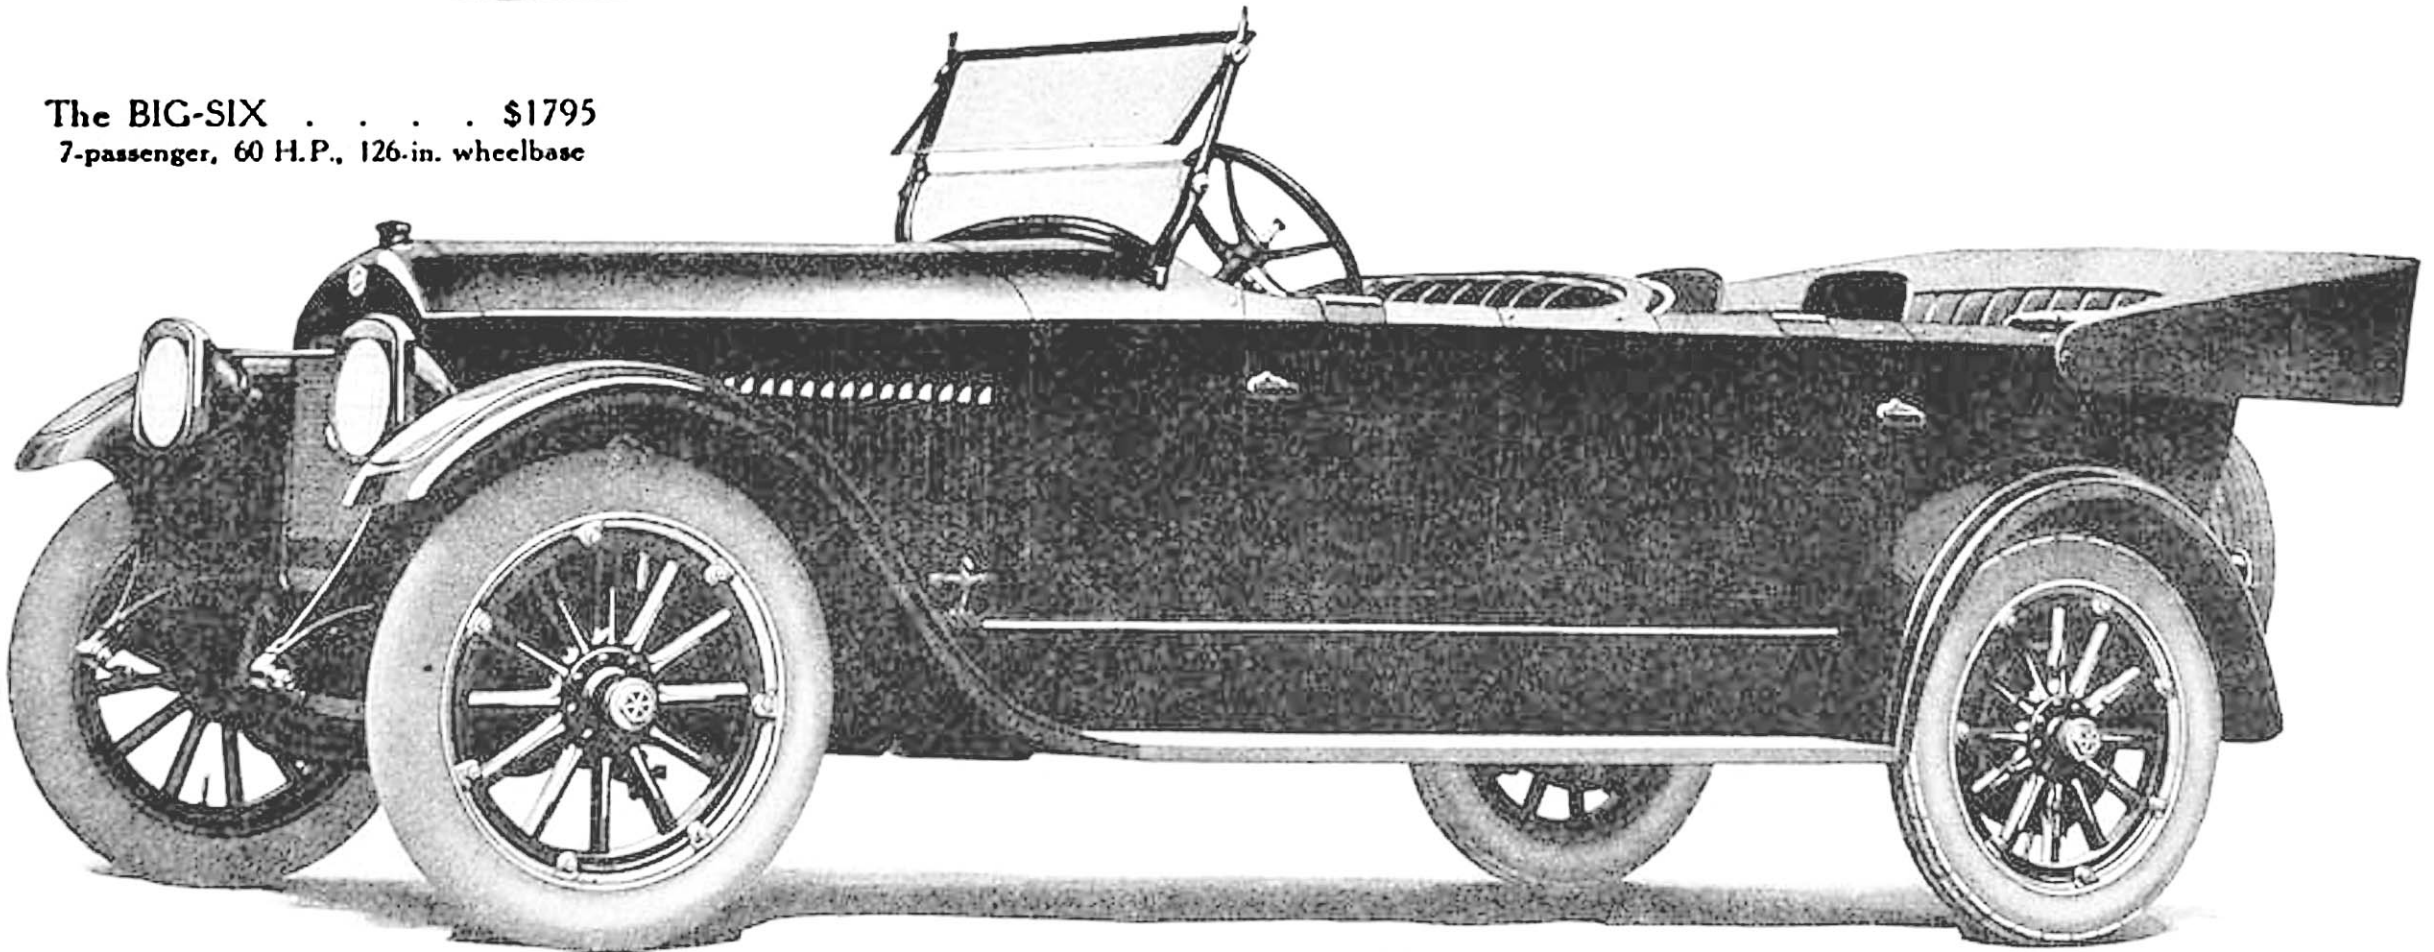

---

New *Studebaker* Cars

---

The LIGHT-FOUR . . . \$995  
5-passenger, 35 H.P., 112-in. wheelbase

The LIGHT-SIX . . . \$1395  
5-passenger, 50 H.P., 119-in. wheelbase

The BIG-SIX . . . \$1795  
7-passenger, 60 H.P., 126-in. wheelbase

---

*Beautiful in Design*

*Thoroughly Modern*

*Mechanically Right*

---