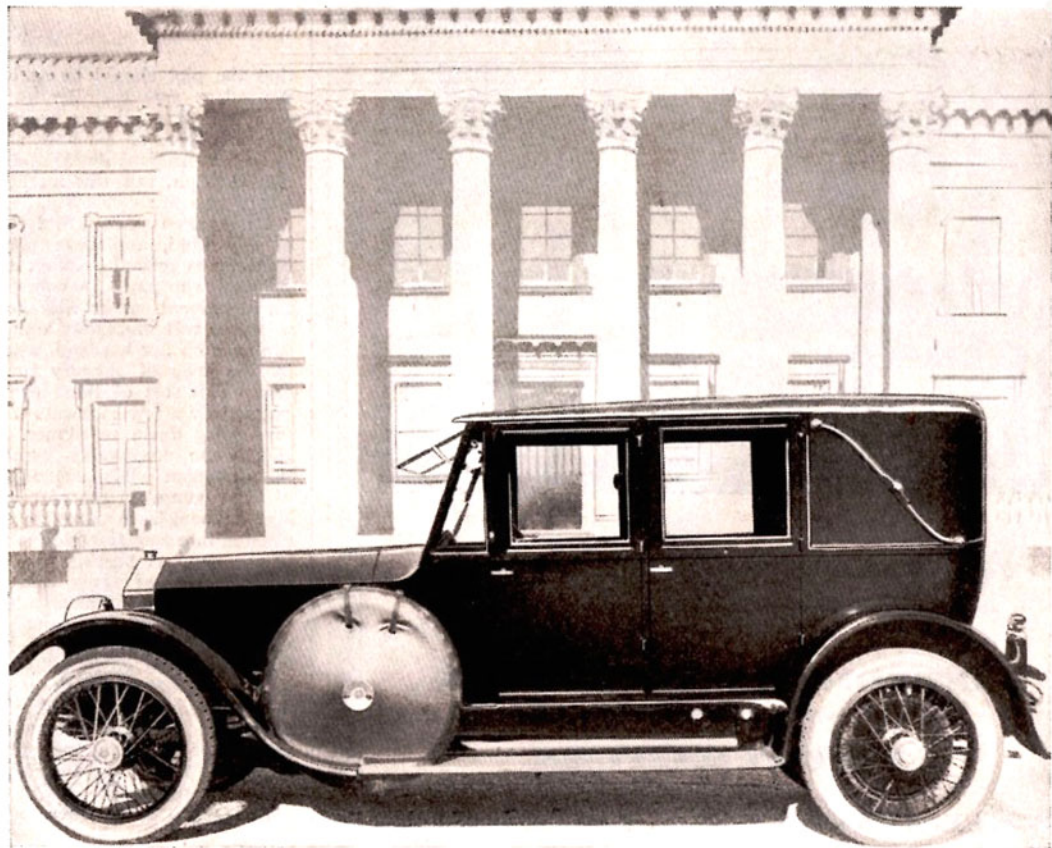

Only the highest type of designing genius and master workmanship can produce the superb appearance of

Derham Custom Bodies

THE FINAL WORD IN
EXCLUSIVE COACH WORK

Uncommon beauty and originality mark the classic lines of every Derham body. More—each coach reflects the individuality of the owner.

We'll be glad to submit sketches.

The Derham Body Co., Inc.
237-245 S. Twelfth St.
Philadelphia
and Rosemont, Pa.

Designed for Joseph E. Widener, chairman of the Philadelphia Art Jury. Built on a Pierce chassis. Photographed at Lynnewood Hall, the Widener home at Elkins Park