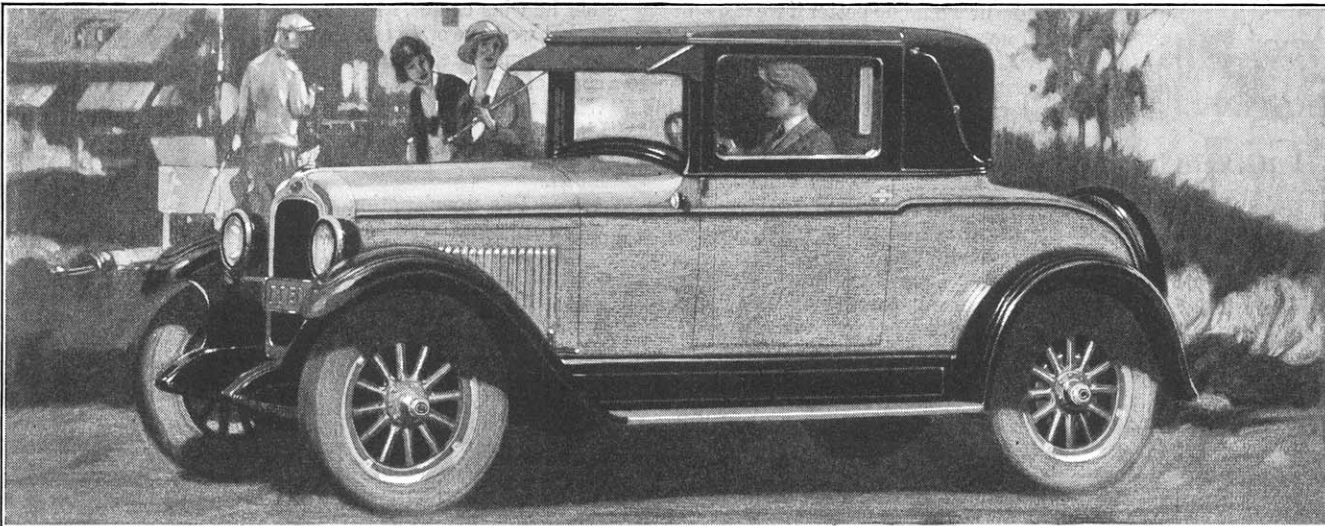

*For every closed car preference*

# PONTIAC SIX

SEDAN \$ 825 *fob factory*

COUPE \$ 825 *fob factory*

LANDAU SEDAN \$ 895 *fob factory*

The lowest priced Six with bodies by Fisher, the Pontiac Six offers a selection of body types meeting every closed car preference. With the recent addition of the Landau Sedan, the performance, appearance, stamina and value

which have made Pontiac Six the most spectacular success in automotive history, are now available in the three most popular enclosed body types. Each expresses in a masterly fashion the superiority of Fisher craftsmanship.