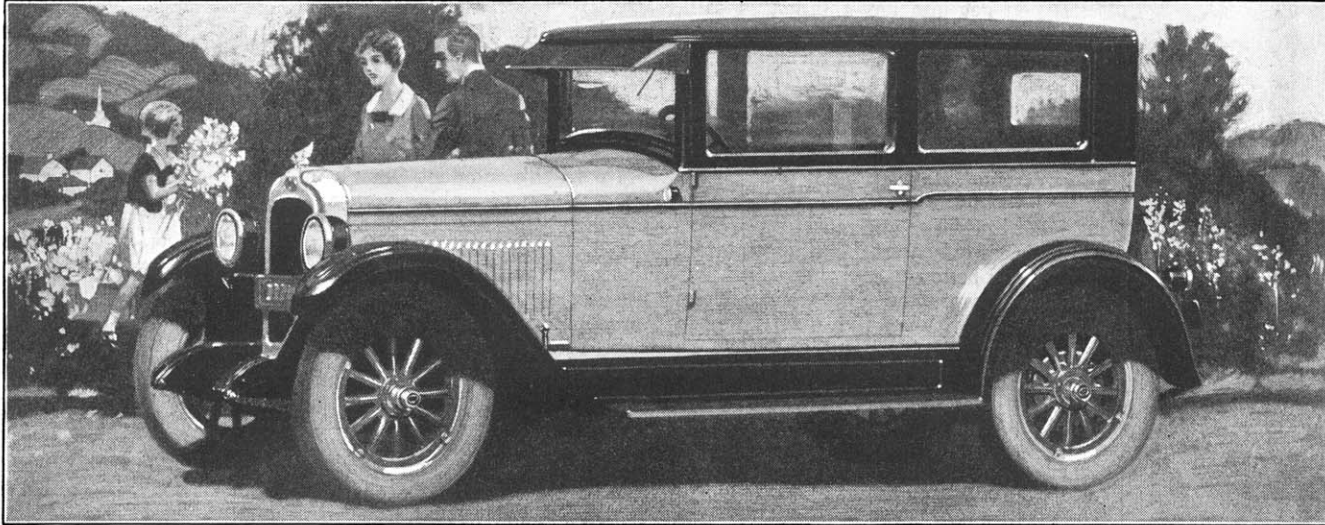

*For every closed car preference*

# PONTIAC SIX

SEDAN \$ 825 *fob factory*

COUPE \$ 825 *fob factory*

LANDAU SEDAN \$ 895 *fob factory*

The lowest priced Six with bodies by Fisher, the Pontiac Six offers a selection of body types meeting every closed car preference. With the recent addition of the Landau Sedan, the performance, appearance, stamina and value

which have made Pontiac Six the most spectacular success in automotive history, are now available in the three most popular enclosed body types. Each expresses in a masterly fashion the superiority of Fisher craftsmanship.