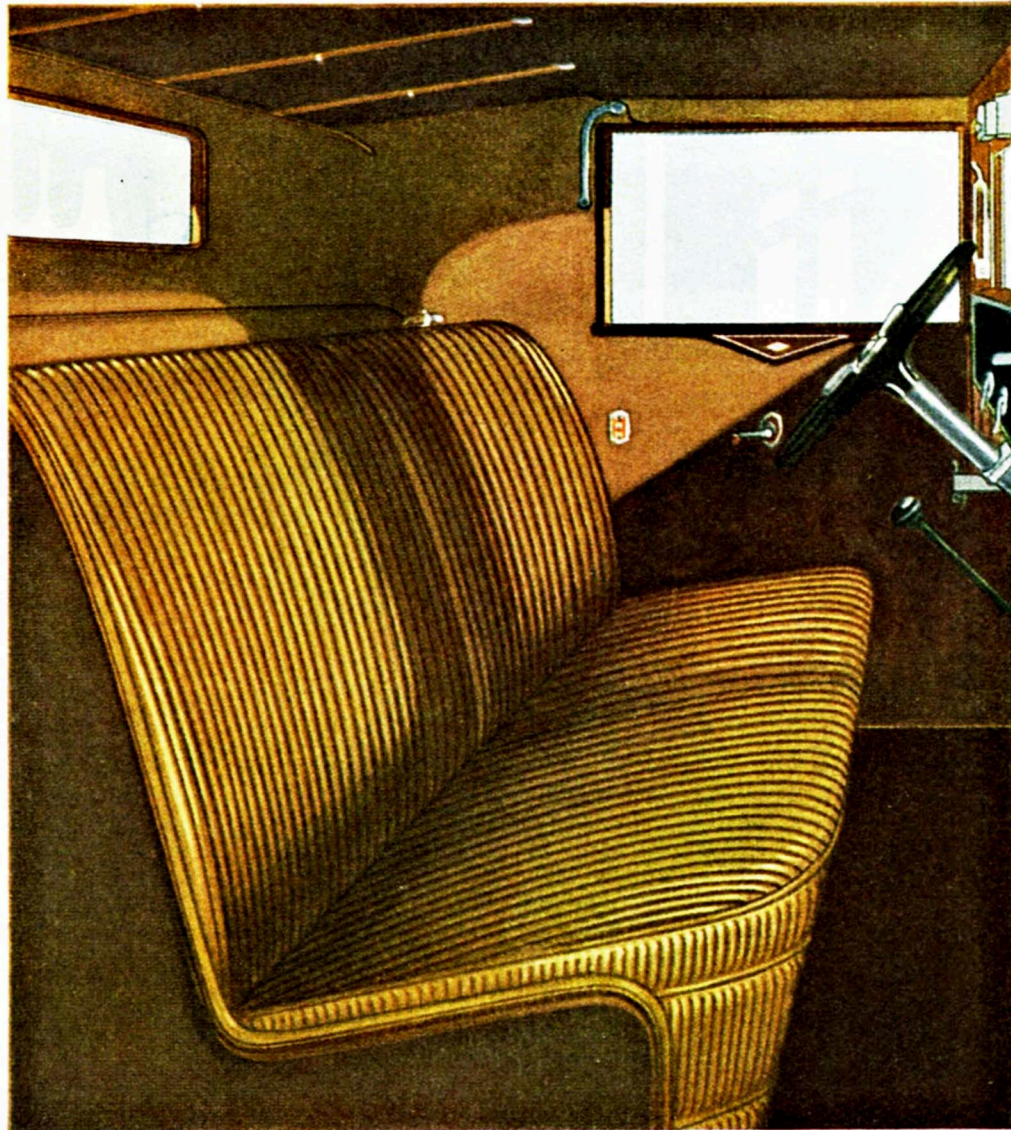

Worthy of the splendid colors that glorify the Canyon's cliffs

IN this Cadillac Convertible Coupe, finished in varied shades of Afterglow Brown and Buttress Brown and boldly striped with Orange, the artist has caught the prevailing spirit of Grand Canyon coloration. Wheels, brake drums, and the beadings upon fenders and splash plates are in Bright Angel Blue. Hardware is bright nickel with rich Orange inlay. This jaunty model interprets the popular convertible type in most energetic and alluring terms; and for it, Wiese has woven a special upholstery fabric of waterproof whipcord.

Cadillac Convertible Coupe

BODY BY FISHER