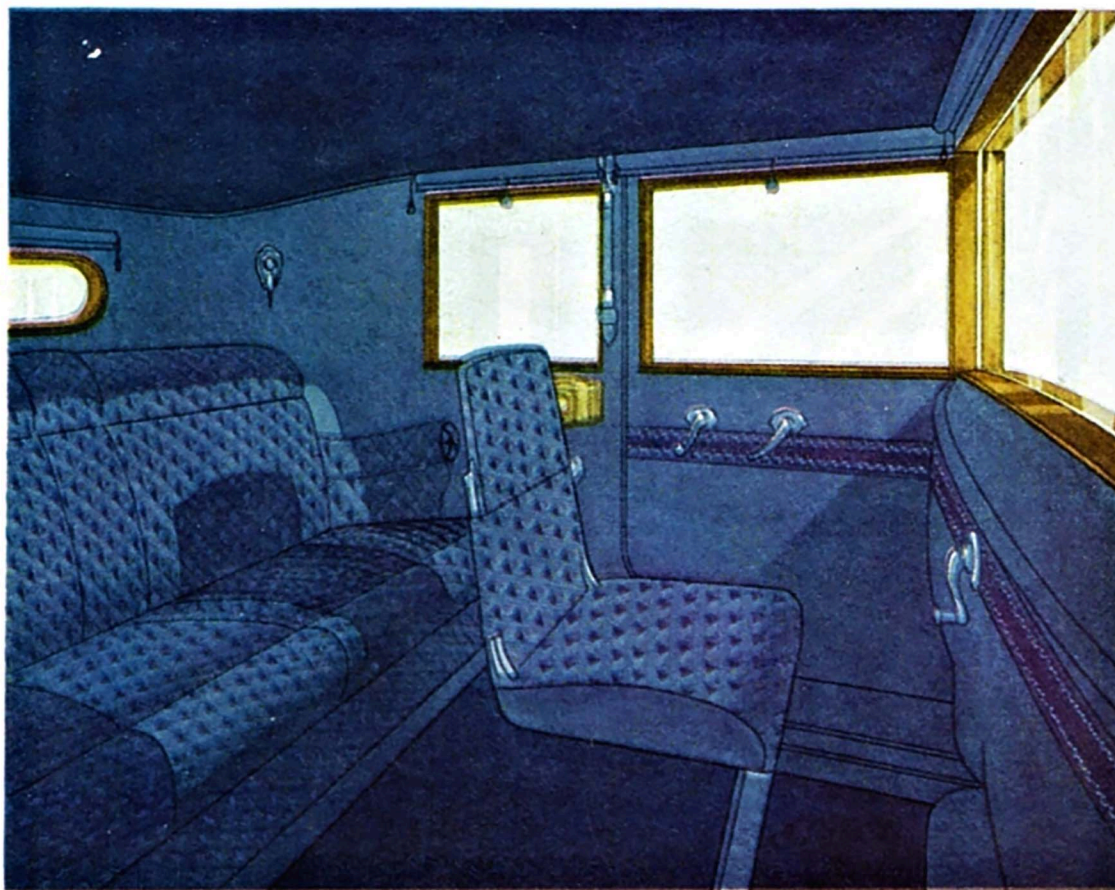

The regal majesty, proud dignity, gem-set splendor of the night

IN turning to the midnight sky for a color scheme, the builders of this Cadillac Transformable Town Cabriolet availed themselves of a color harmony which imbues the car with a majestic dignity and a restful and leisurely charm. The double moulding treatment of hood and cowl, with appropriate distribution of Midnight Blue and Sable, adds to the richness of the august ensemble. Auxiliary seats have unusually high, restful backs, and fold well out of the way when not in use. The special Wiese broadlace is blue with stars in silver needlepoint; and the hardware is richly finished in silver inlaid with deep blue.

## Cadillac Transformable Town Cabriolet

BODY BY FLEETWOOD