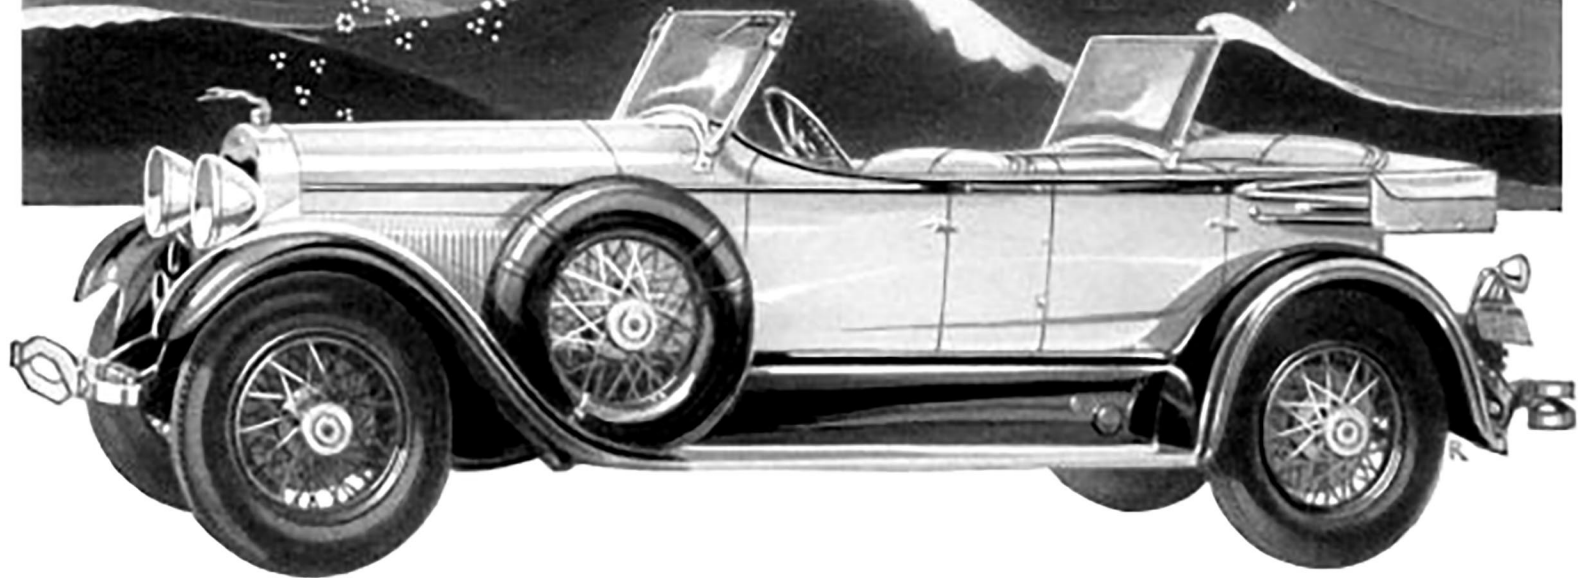

LINCOLN

Sport Phaeton (by Locke)

The spirited beauty of the Lincoln Sport Phaeton suggests the easy grace and speed of the sea-gull. Just as the swift passage of the bird is free of conscious effort, so the resources of Lincoln power are obedient to your every need with equal freedom from effort. Acceleration that masters every traffic problem,

speed that fears no challenge, ease of control that gives full confidence to meet emergency—these are prime qualities of Lincoln performance. They are admirably expressed in every carefully selected detail of appointment and rich finish and in every line and graceful curve of this Locke design.