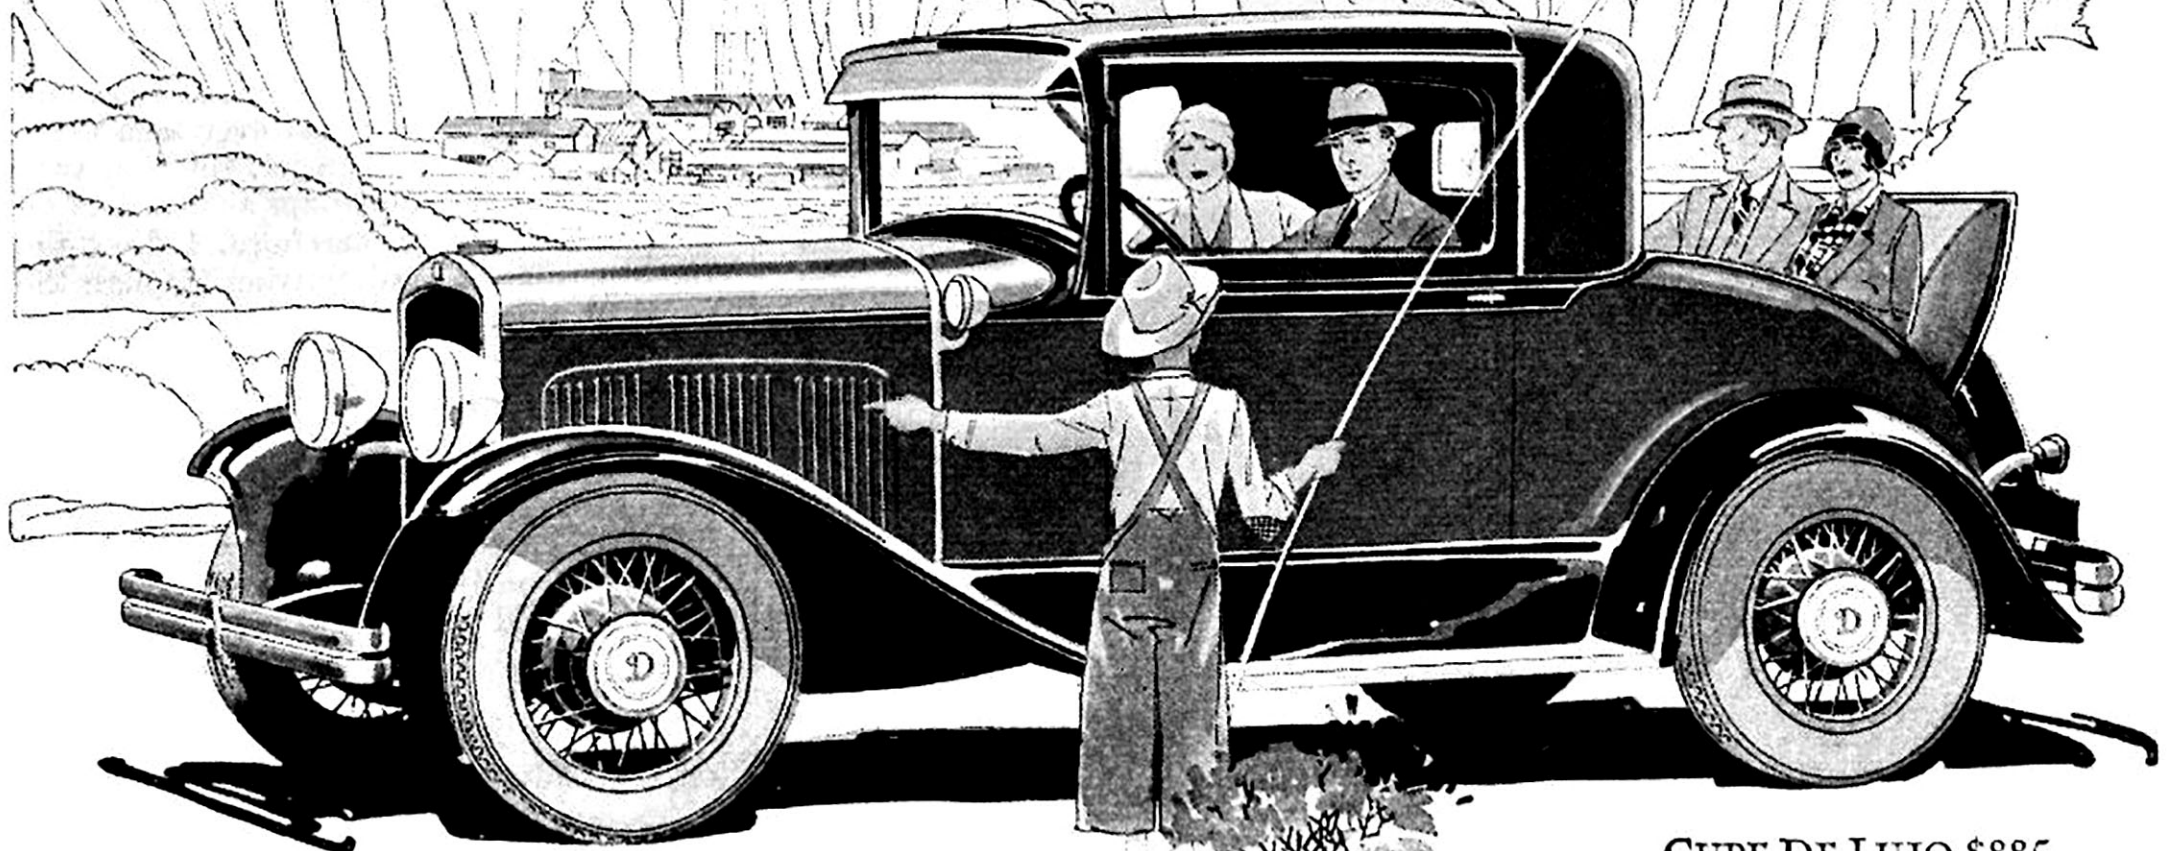

DESOTO SIX

CHRYSLER MOTORS' PRODUCT

DeSoto

\$845

AND UPWARDS
f. o. b. factory

CUPE DE LUJO \$885
f. o. b. factory
(special equipment extra)

DESERVING ITS POPULARITY

In all that distinguishes the newer and finer, De Soto Six excels. In the field of low-priced sixes it has no equal in brilliant performance—flashing get-away—restful riding—supple ease of control and smooth operation at all speeds. No other car at so moderate a cost offers so true an interpretation of all that is

modern in style and smartness, in new and tasteful color combinations, in richness of appointments and in attention to finish. De Soto Six is vigorous, alert, staunch and dependable. No car offers more to inspire prideful ownership. None has won its way more rapidly and surely into the favor of a motor-wise public.