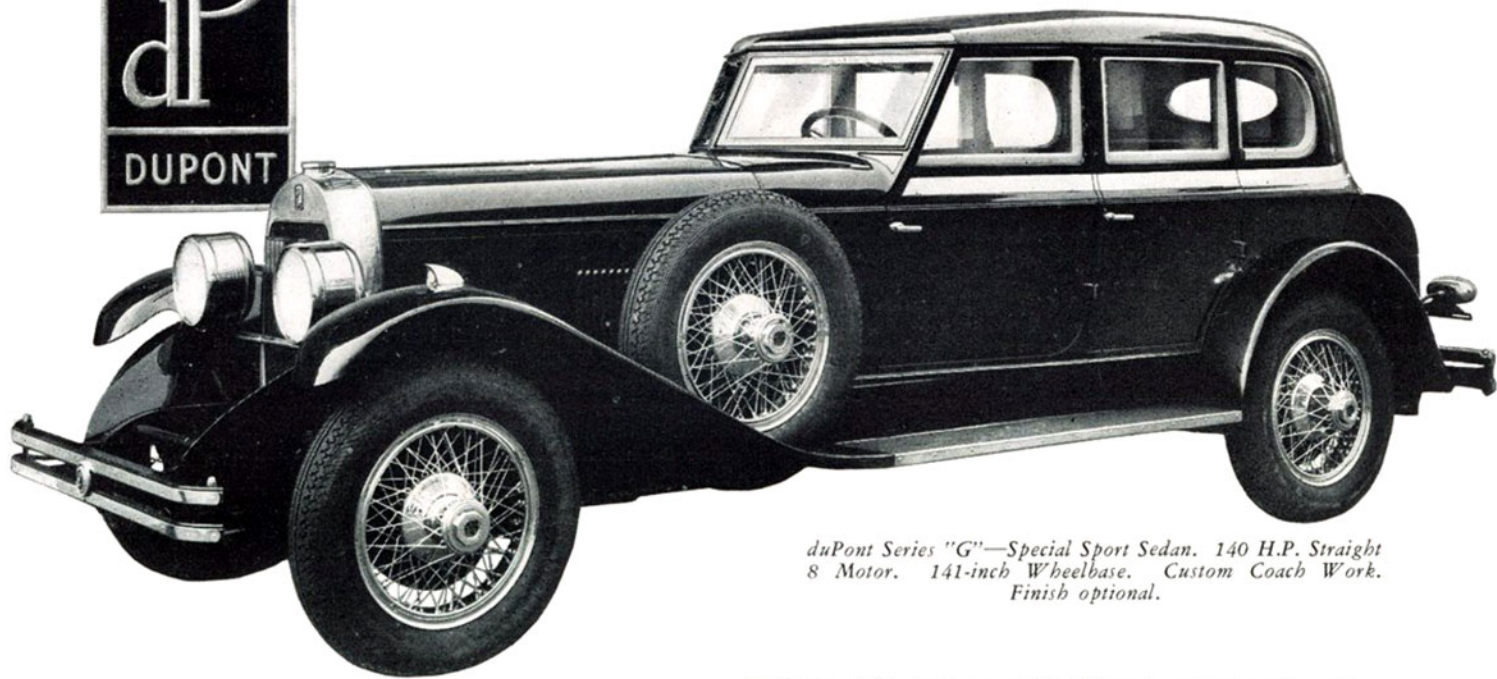

*Customed to the Owner's Individual Preferences*

*duPont Series "G"—Special Sport Sedan. 140 H.P. Straight 8 Motor. 141-inch Wheelbase. Custom Coach Work. Finish optional.*

**DU PONT MOTORS, INC.**  
*WILMINGTON DELAWARE*