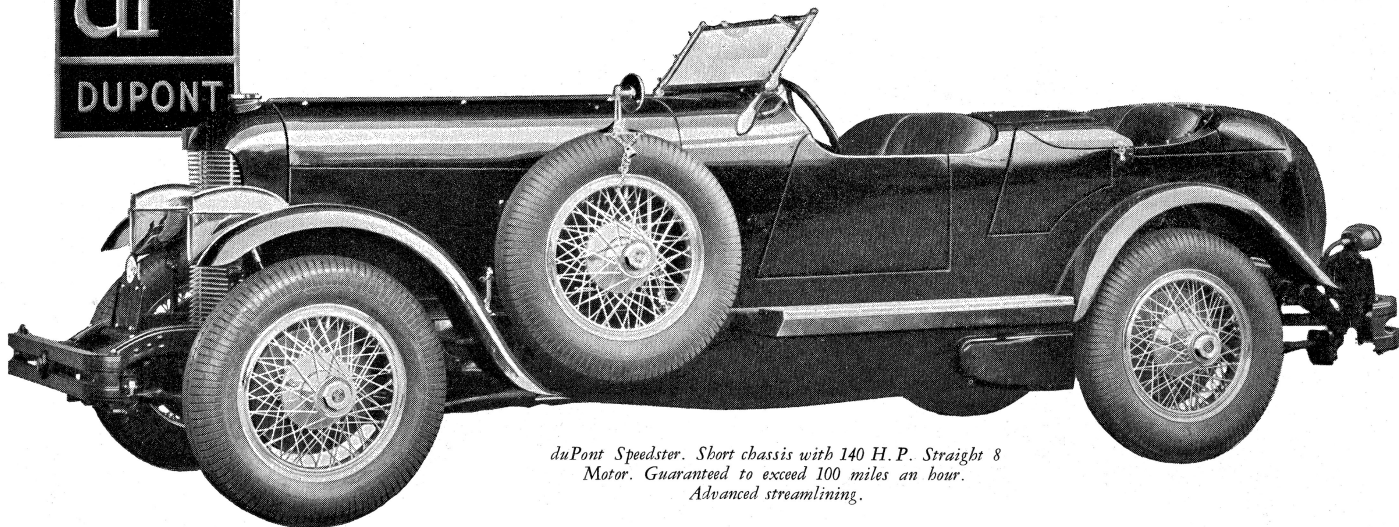

The Speedster - du Pont's offering to the Sportsman

*duPont Speedster. Short chassis with 140 H. P. Straight 8
Motor. Guaranteed to exceed 100 miles an hour.
Advanced streamlining.*

DU PONT MOTORS, INC.
WILMINGTON DELAWARE