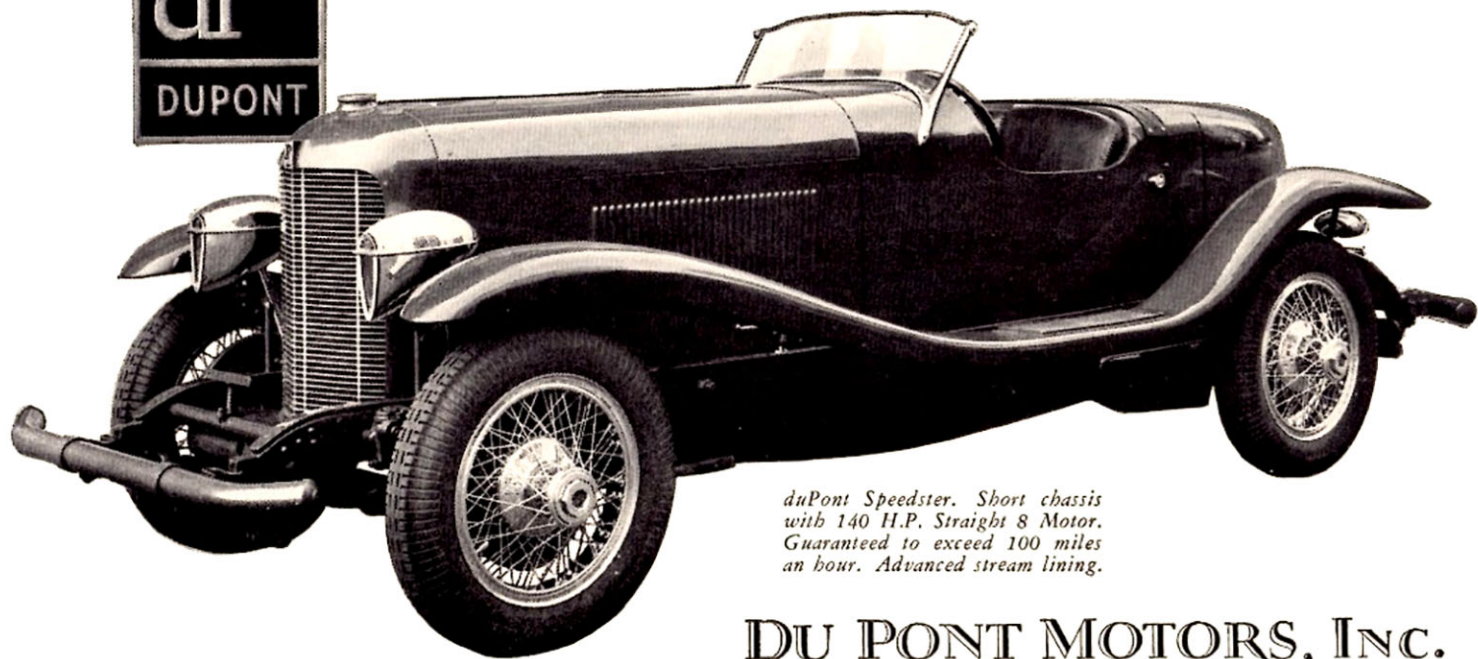

Unusual — in Style and Performance

*duPont Speedster. Short chassis
with 140 H.P. Straight 8 Motor.
Guaranteed to exceed 100 miles
an hour. Advanced stream lining.*

DU PONT MOTORS, INC.
WILMINGTON DELAWARE