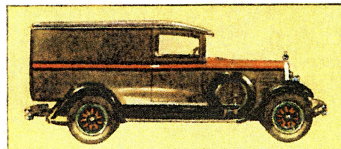

SPEED WAGON JUNIOR—½-Ton
Four-Wheel Hydraulic (2-shoe) Brakes, 6-cylinder, 7-Bearing Crankshaft Motor, Passenger Car Speed, Pickup and Parking—any Traffic. Chassis $895.

MODELS FOR EVERY NEED
Reo Speed Wagons are built in 13 Wheelbase sizes—and in tonnage capacities of ½ ton—1 ton—1½ tons—2 tons and 3 tons, in wide variety of body styles.