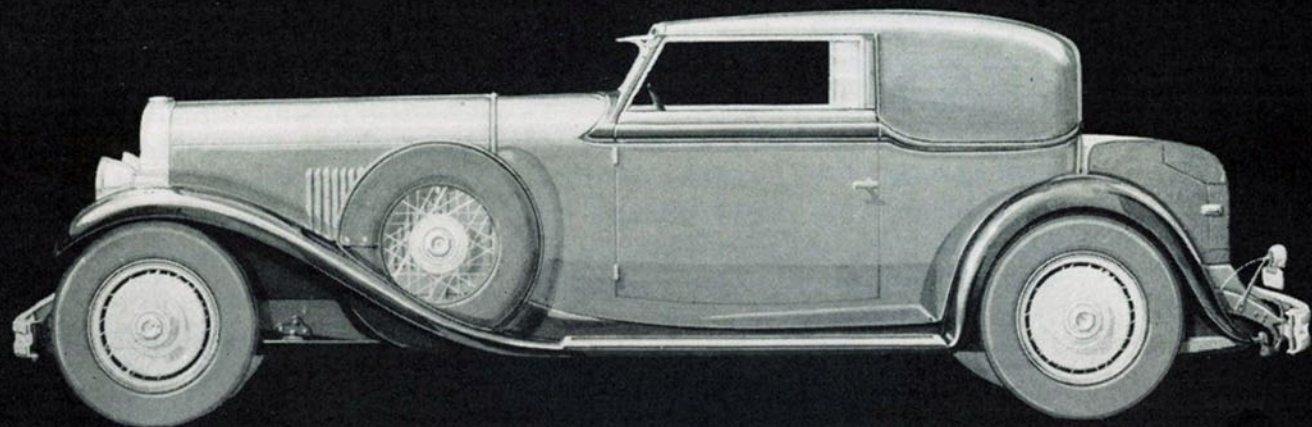

DUPONT

Du Pont Victoria Cabriolet · · Straight Eight Motor · · 140 Horse Power · · Individual Coachwork

A DU PONT OFFERING TO DISCRIMINATING MOTORISTS

DU PONT MOTORS, Incorporated, WILMINGTON, DELAWARE

NEW YORK
502 Park Avenue