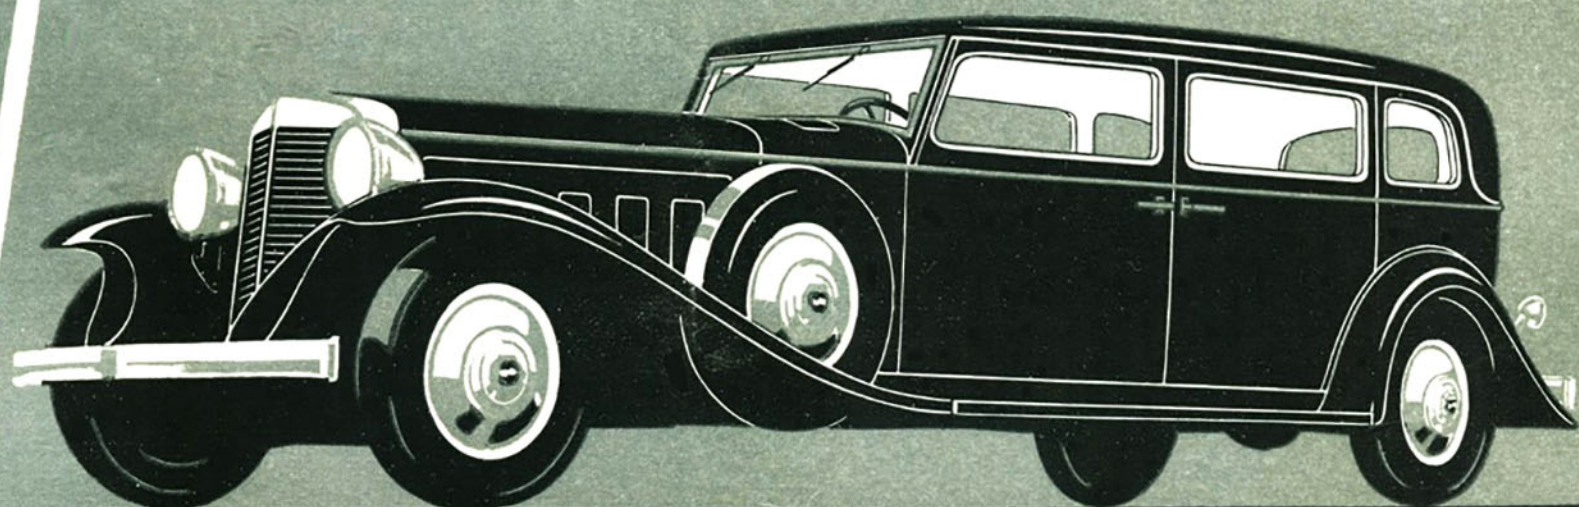

MARMON SIXTEEN

The Marmon Sixteen is the modern automobile. Its beauty of line and appointment is the beauty of the simplicity and efficiency of today. Its 200-horsepower engine is an achievement of great importance. Its mechanical excellence has been proved by four years of painstaking development. Both in action and appearance the Marmon Sixteen redefines the motor car in terms of the present. Wheelbase, 145 inches. Prices under \$5000. Marmon Motor Car Co., Indianapolis.