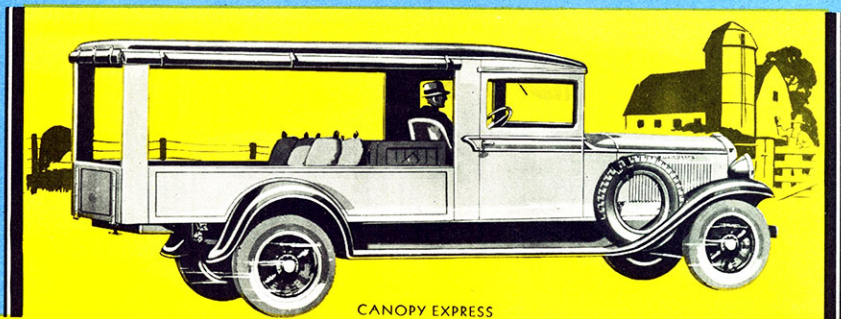

THE NEW REO 1500 lb. LIGHT DELIVERY EXPRESS

THE MOST REMARKABLE VALUE IN THE LOW-PRICED FIELD

CANOPY EXPRESS

SCREEN SIDE EXPRESS

Every unit in this New REO Speed Wagon is designed and built to uphold the well-known Speed Wagon reputation for economy, dependability and long life. The price is the lowest at which a truck of this capacity with a chassis in any way comparable has ever been offered. . . See your nearest REO Dealer . . . or write the REO Motor Car Co. for details and prices.

PANEL

Standard Canopy Express \$710

(With Body and Standard Equipment)

F.O.B. Lansing, Mich., Excise Tax Extra.

Printed in U.S.A.