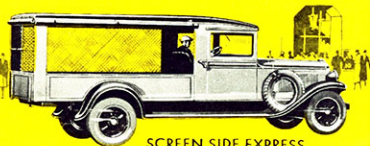

THE NEW REO 1500 lb. LIGHT DELIVERY EXPRESS

THE MOST REMARKABLE VALUE IN THE LOW-PRICED FIELD

CANOPY EXPRESS

SCREEN SIDE EXPRESS

Every unit in this New REO Speed Wagon is designed and built to uphold the well-known Speed Wagon reputation for economy, dependability and long life. The price is the lowest at which a truck of this capacity with a chassis in any way comparable has ever been offered. . . See your nearest REO Dealer . . . or write the REO Motor Car Co. for details and prices.

PANEL

Standard Canopy Express \$710

(With Body and Standard Equipment)

F.O.B. Lansing, Mich., Excise Tax Extra.

Printed in U.S.A.