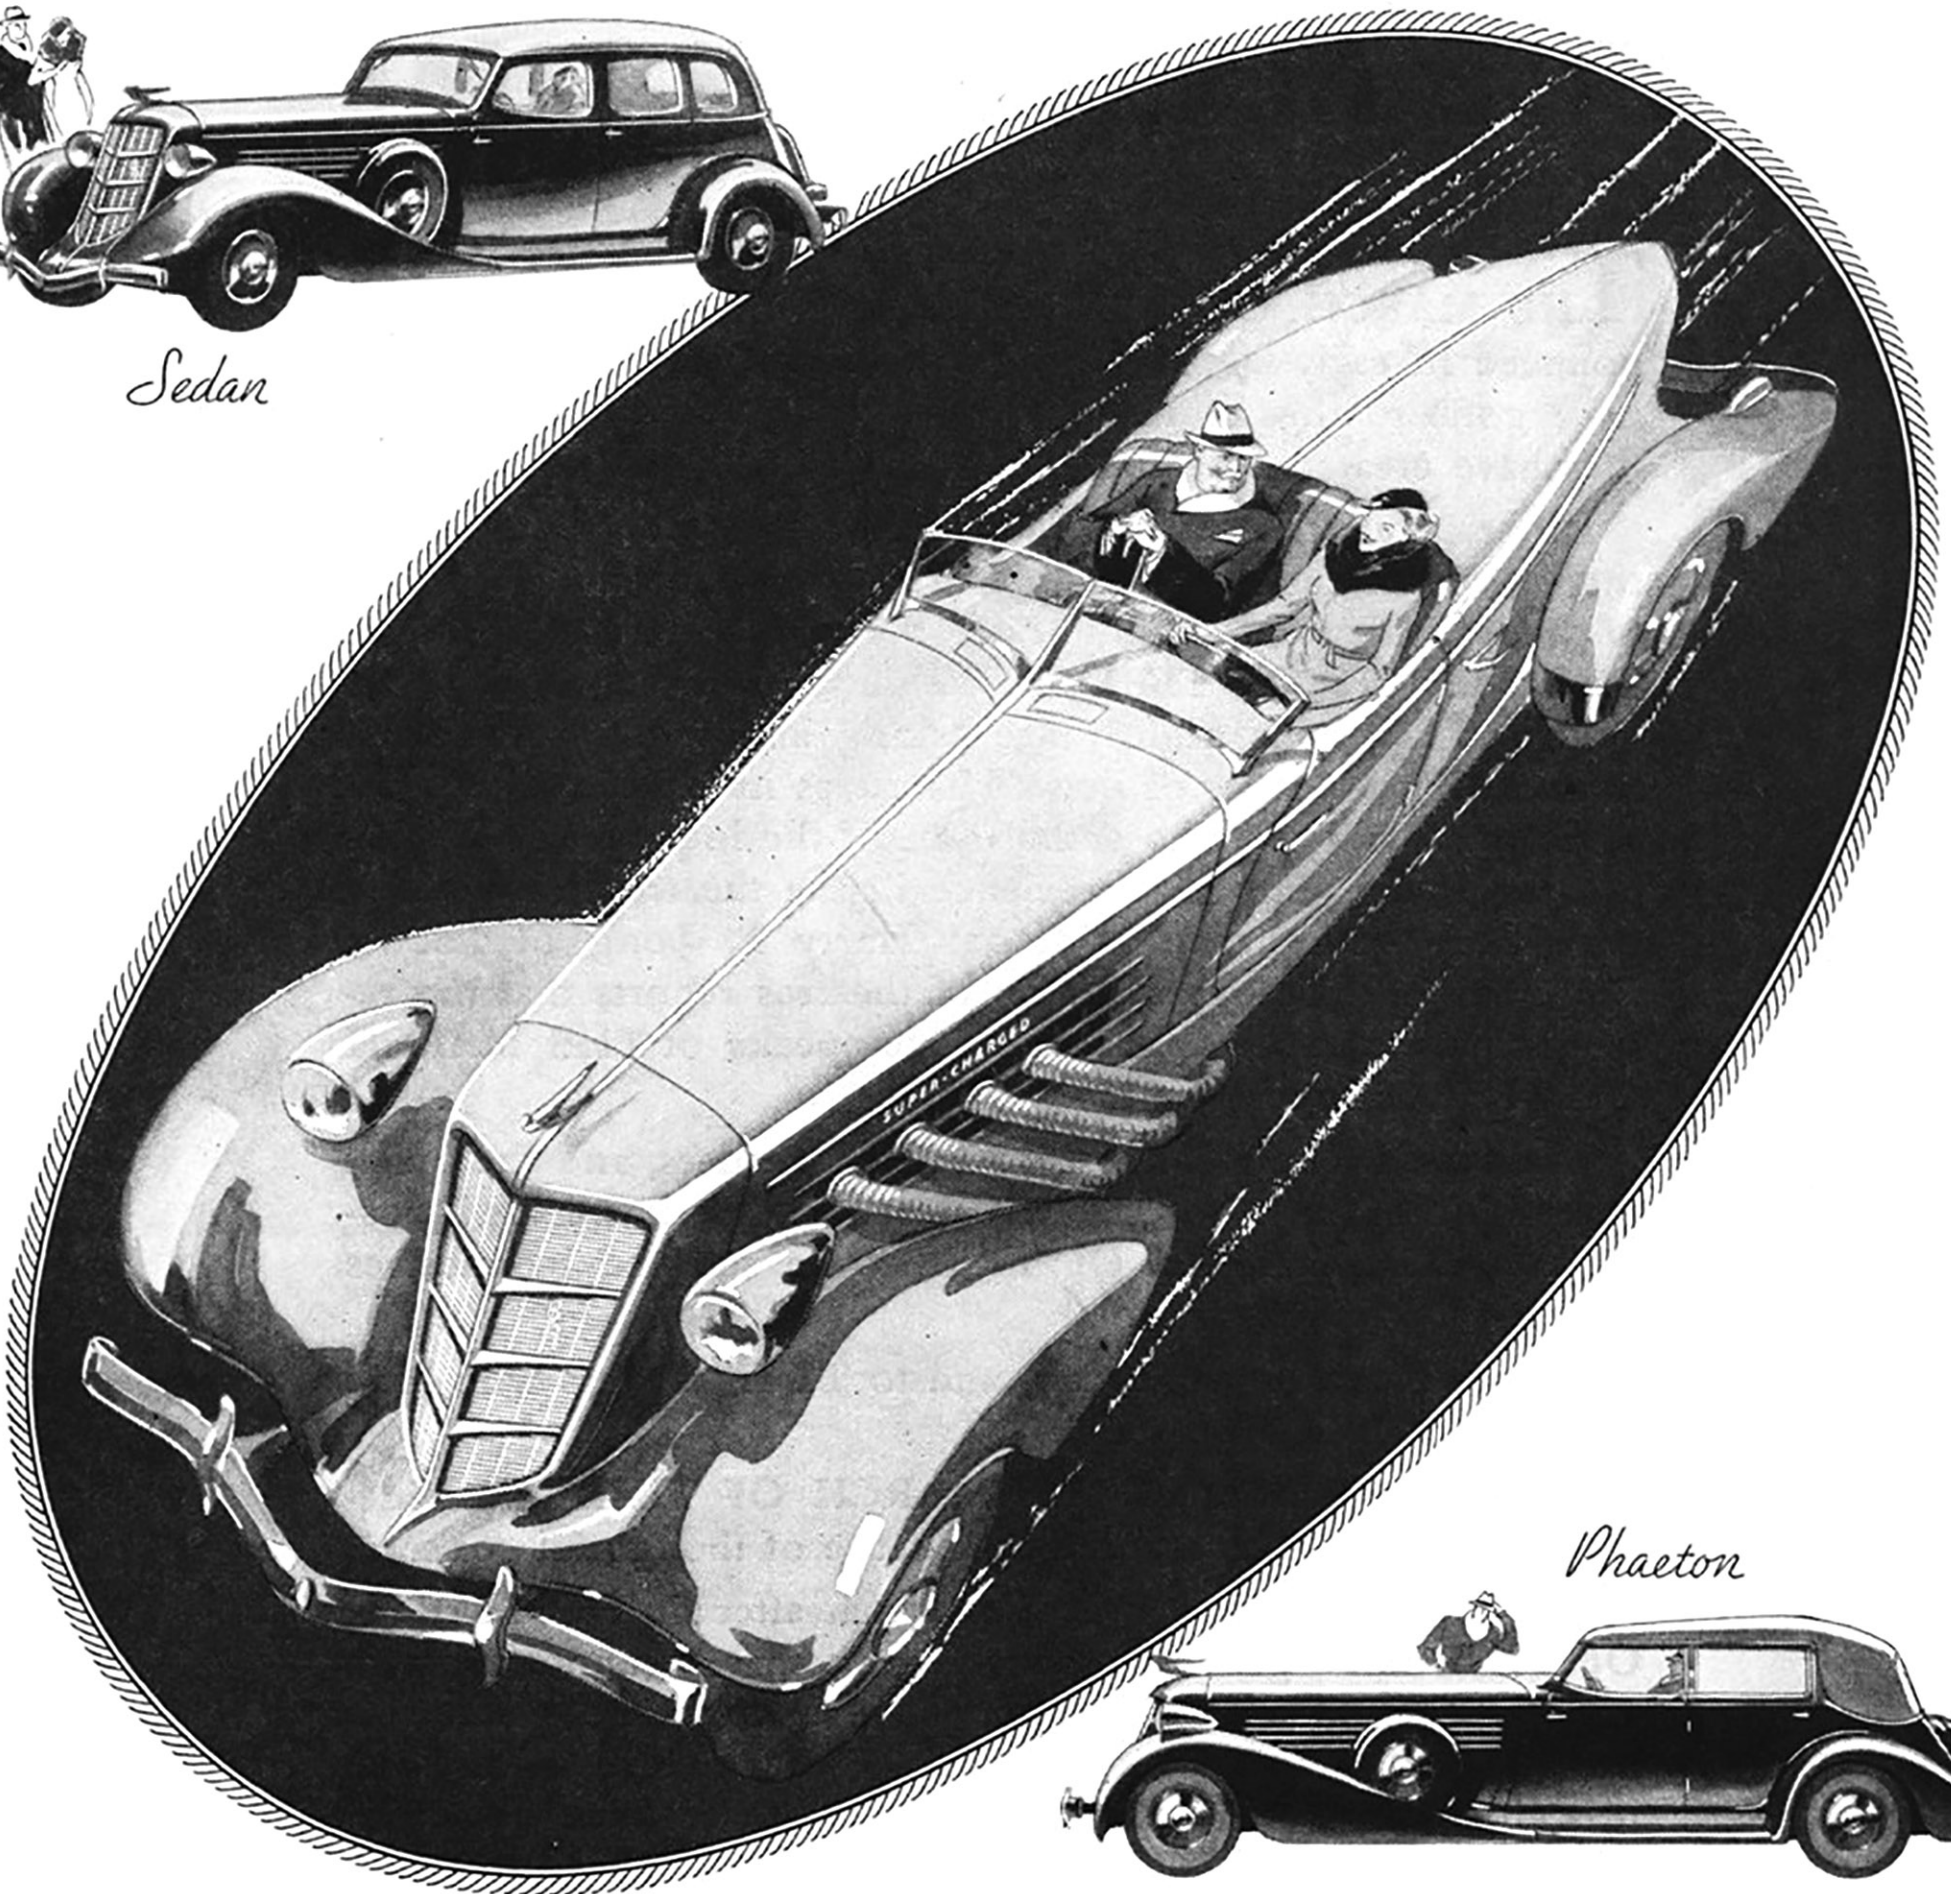

# New 1935 *SUPER-CHARGED* Models

*Sedan*

*Phaeton*

**100** *m.p.h.*  
OR MORE  
**CERTIFIED**

An exciting expression of the increasing return to prideful possessions. Auburn's New 150 Horse Power *SUPER-CHARGED* Speedsters, each carrying a plate certifying it is capable of over 100 Miles per hour. A warranty of vast reserve power in everyday driving! See and drive the distinctive New 1935 Auburn Models.

AUBURN AUTOMOBILE COMPANY, AUBURN, INDIANA, *Division of Cord Corporation*

New 1935 **AUBURN**