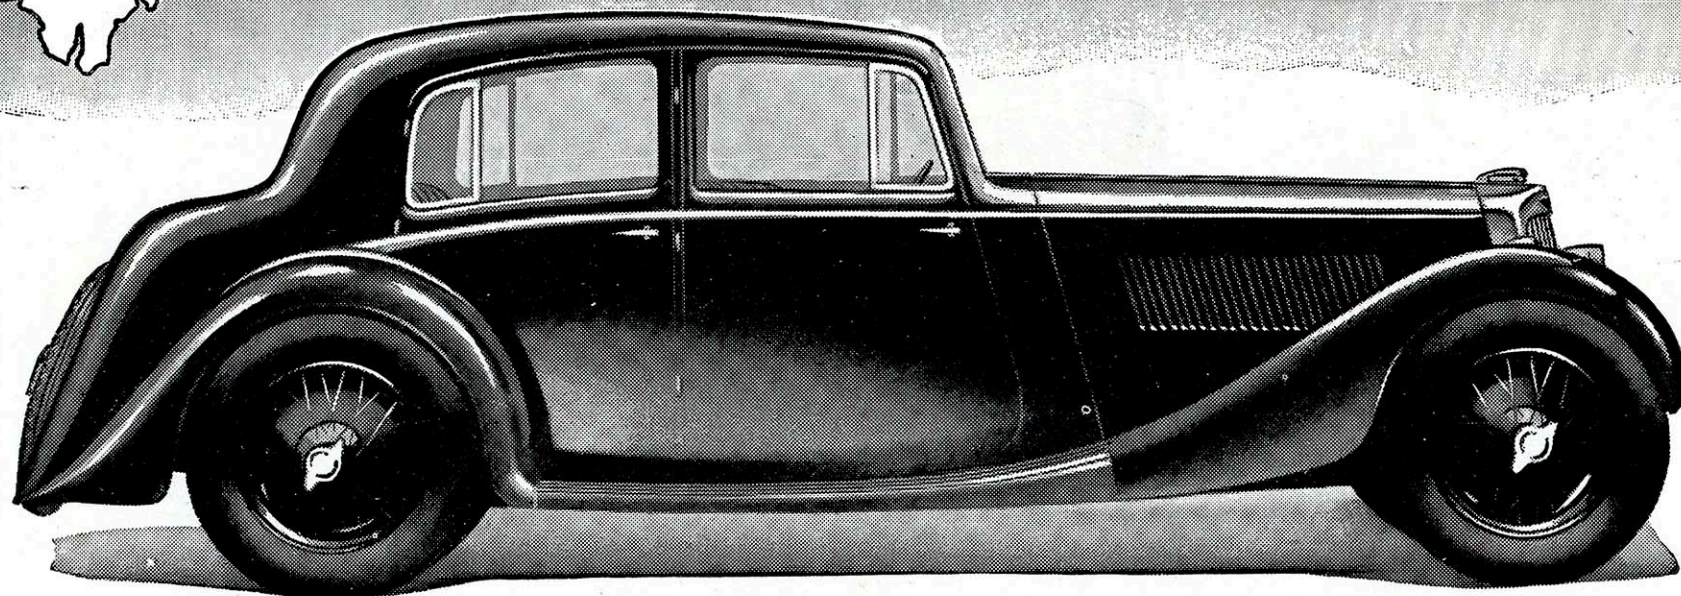

TO THE WEST COUNTRY FOR LUNCH

New "15/98" h.p.

ASTON  MARTIN

fast luxury

ASTON MARTIN LIMITED, FELTHAM, MIDDLESEX

PHONE: FELTHAM 2291

*Always
fast - but
never
flurried!*

ONLY after arrival do you realise the speed at which you came . . . in this silent and luxurious "15/98" Aston Martin. For out of a brilliant racing tradition has been created a new entity. With a silky-smooth engine developing its power so sweetly, the luxury of this car irresistibly reminds you of a limousine . . . that is capable of well over 80 m.p.h. Open Four Seater £575. Saloon £595. Speed Chassis (105 m.p.h.) £695.