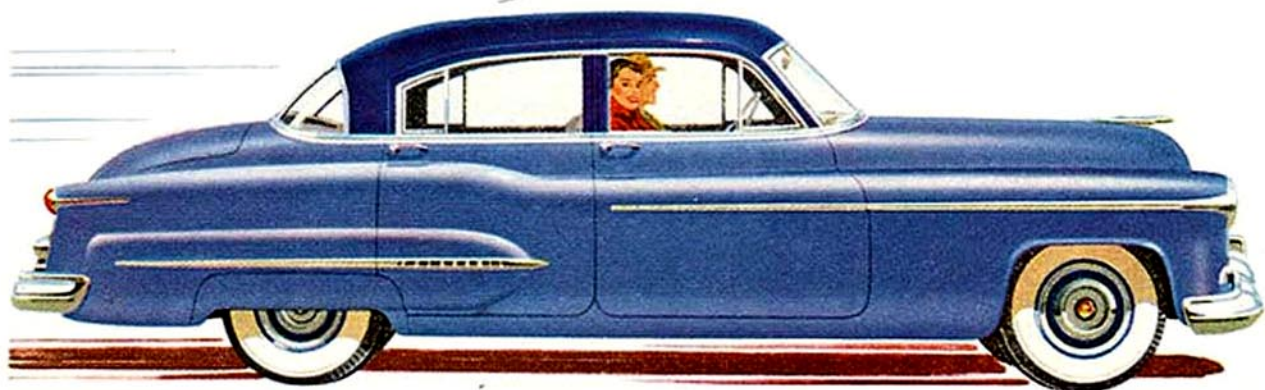

*Drive the "Rocket"
and Whirlaway!*

A General Motors Value

ROCKET AHEAD WITH **OLDSMOBILE**

(Cars Illustrated) New "Rocket" Engine
"98" 4-Door Sedan. New Whirlaway
Hydra-Matic Drive optional at extra cost.

Drive the car that makes distance an exciting adventure!

Drive an Oldsmobile—the *only* car with the smoothest "power package" ever built—the "Rocket" Engine and new Whirlaway Hydra-Matic Drive!

Drive the car with superb new sweep and flow in its styling—glamor in the finest Futuramic manner!

Command the car that wings you to your destination with brilliant, obedient response—"Rocket" Engine response!

Thrill to the car that delivers "Rocket" Engine power with incomparable smoothness—Whirlaway Hydra-Matic smoothness!

Discover the dramatic new experience of "Rocket" Engine teamwork with Whirlaway Hydra-Matic . . . soon.

Drive the "Rocket" and Whirlaway—in a new Futuramic **OLDSMOBILE!**

OLDSMOBILE OFFERS TWO BRILLIANT "ROCKET" ENGINE CARS FOR 1950—THE GLAMOROUS "98" AND THE FLASHING "88."