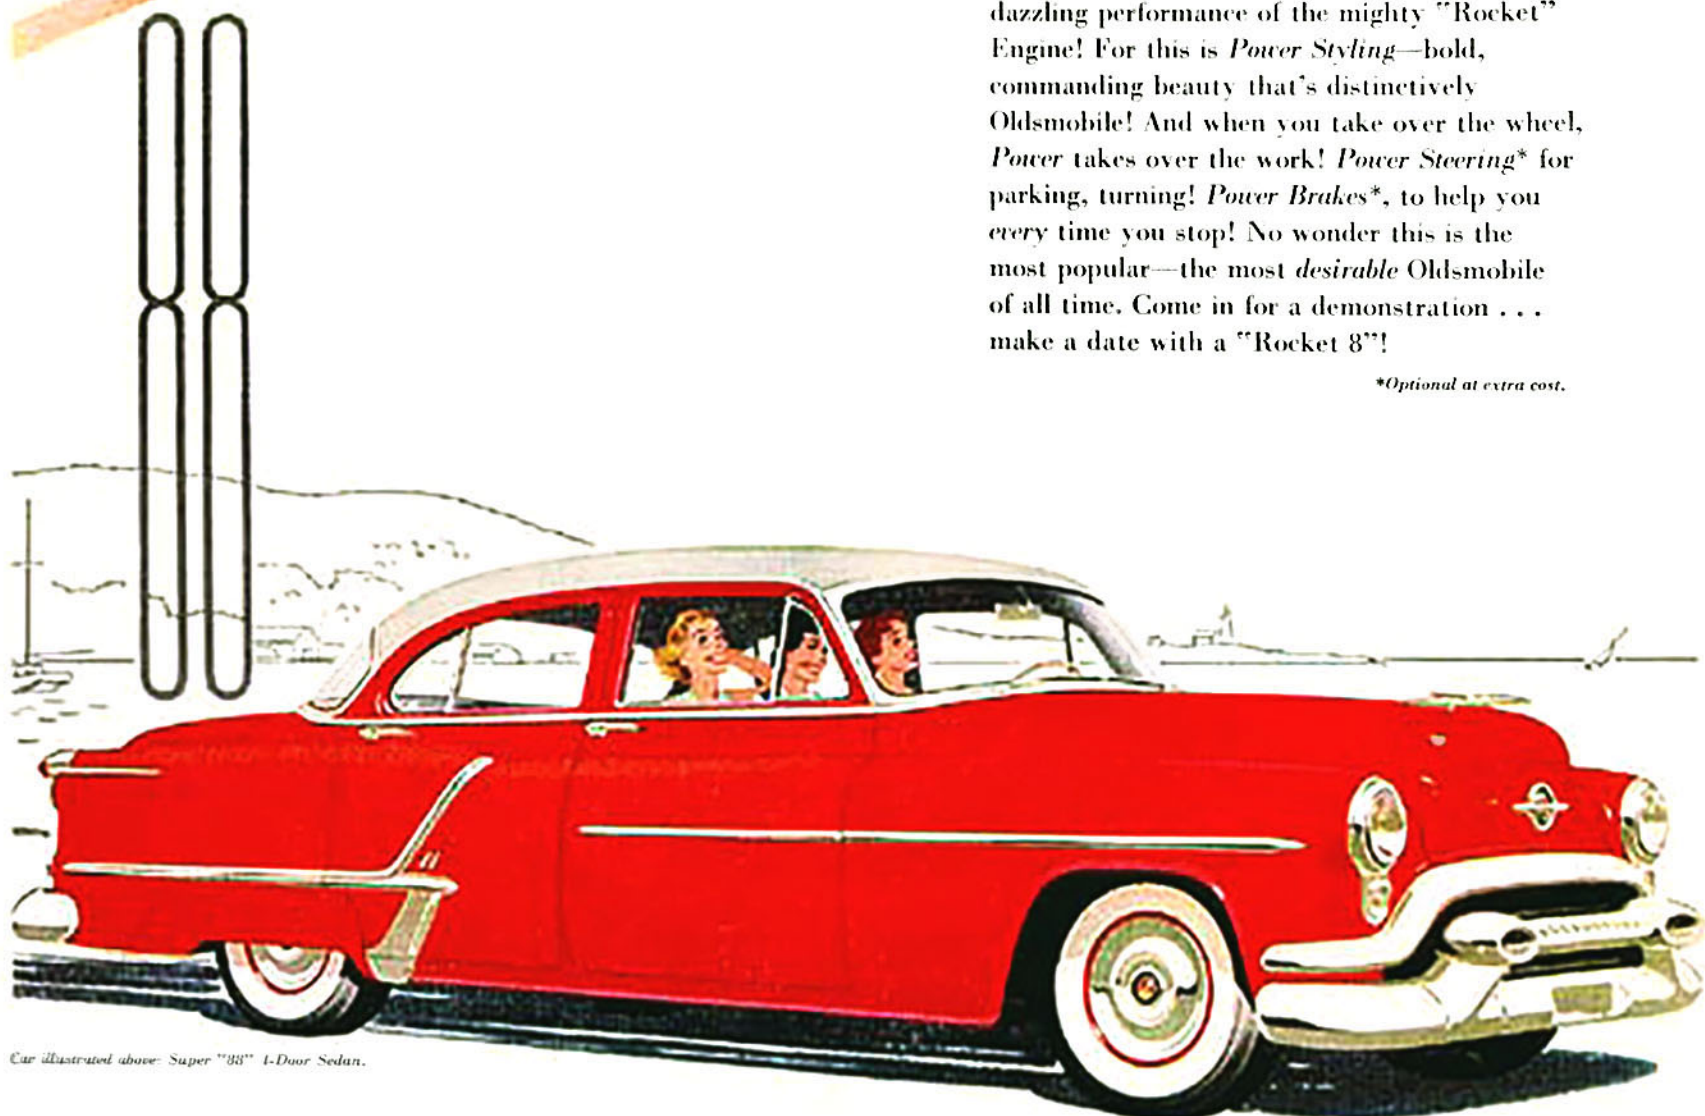

Packed with  
**POWER . . .**

Loaded with  
**LOOKS !**

**165 H.P.**

Handsome . . . *and then some!* You're looking at one of Oldsmobile's flashing fashion models . . . the dashing Super "88" . . . a car that combines smartness and glamor with the dazzling performance of the mighty "Rocket" Engine! For this is *Power Styling*—bold, commanding beauty that's distinctively Oldsmobile! And when you take over the wheel, *Power* takes over the work! *Power Steering\** for parking, turning! *Power Brakes\**, to help you every time you stop! No wonder this is the most popular—the most *desirable* Oldsmobile of all time. Come in for a demonstration . . . make a date with a "Rocket 8"!

*\*Optional at extra cost.*

*Car illustrated above: Super "88" 1-Door Sedan.*

"ROCKET" ENGINE **OLDSMOBILE**