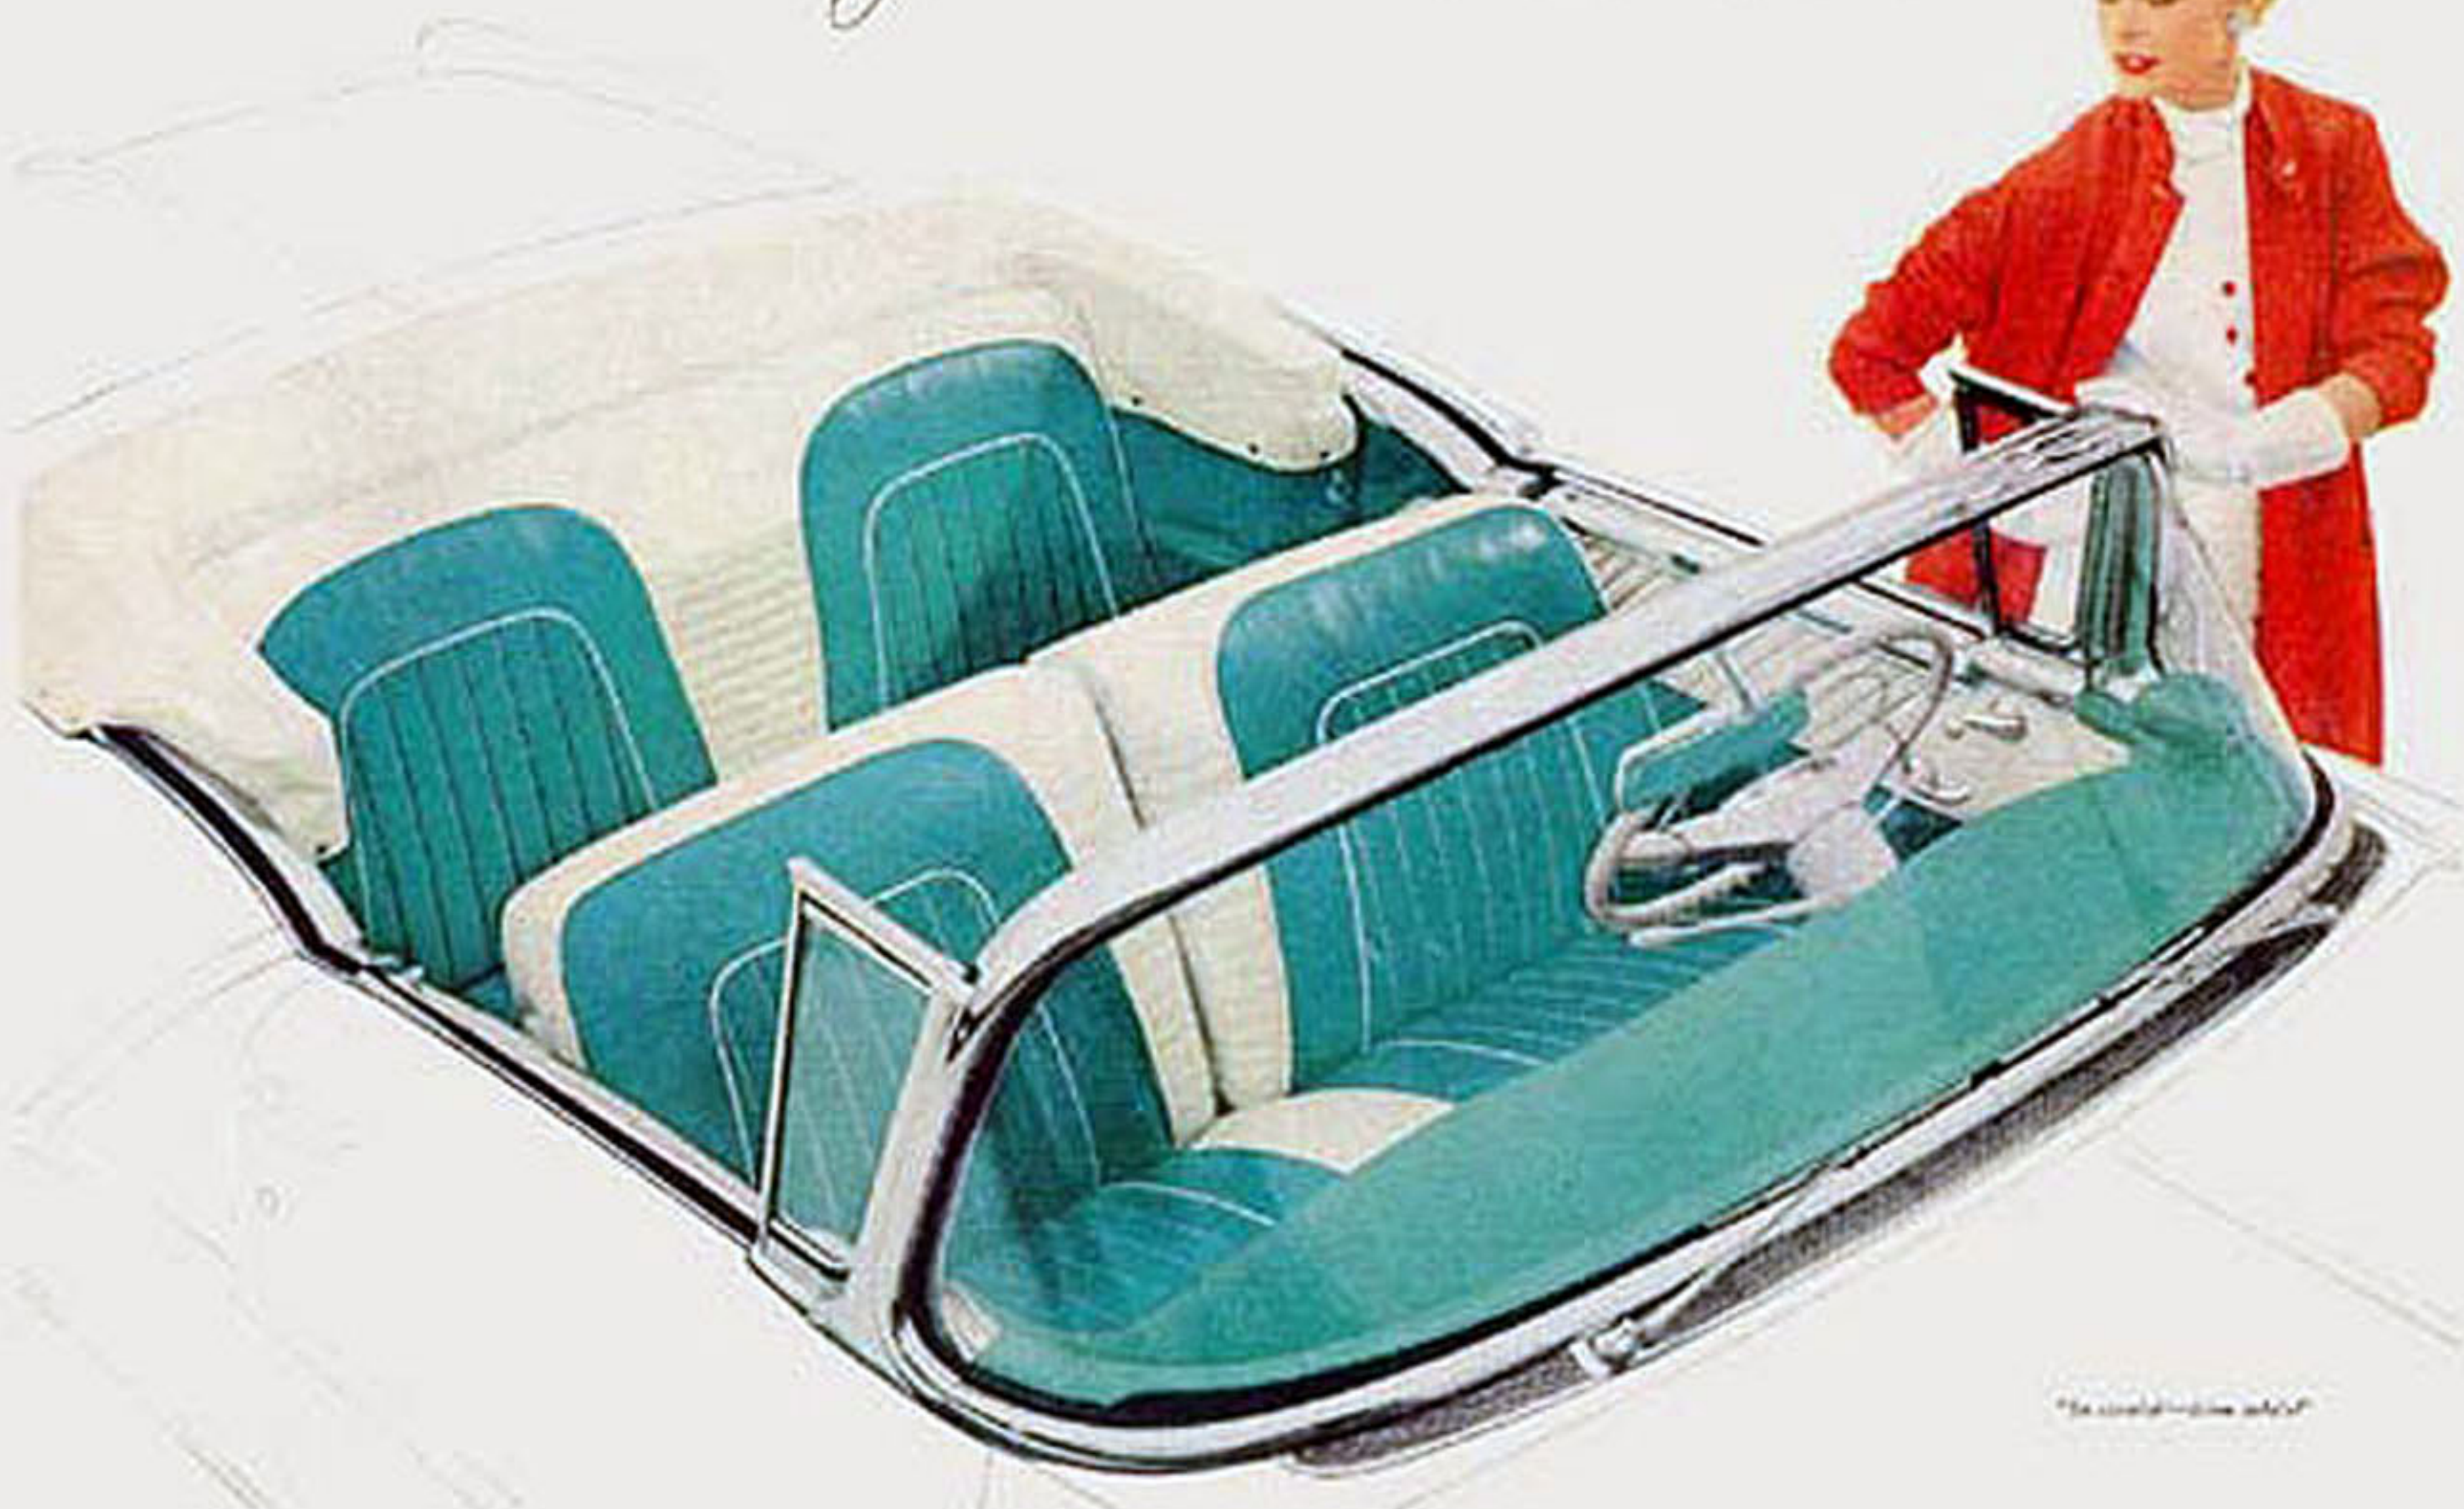

GENERAL INTERIOR VALUE

OLDSMOBILE'S

FABULOUS NEW

Starfire

Starfire—the "show car" that can be your car! *Starfire*—with a long, rakish, waist-high silhouette . . . smartly curving panoramic windshield and spectacular sweepout rear fenders . . . saddle-stitched leather interior in dramatic new two-tone patterns. *Starfire*—with the surging might of a new 185-horsepower "Rocket" Engine! See and drive this glamorous new Oldsmobile convertible—the "Dream Car" *Starfire* Ninety-Eight—
at your Oldsmobile dealer's now.