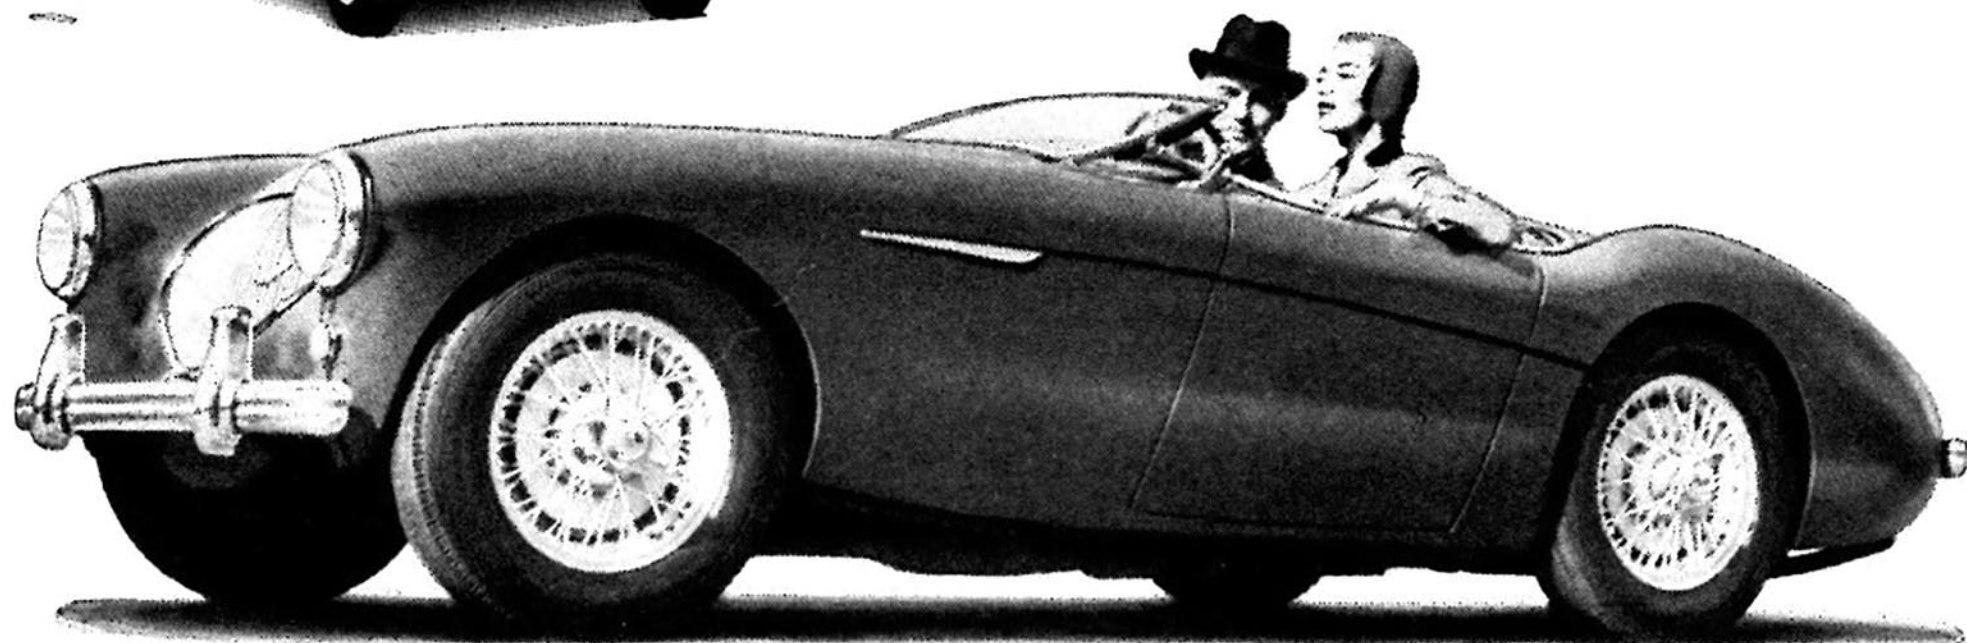

FOR PEOPLE WHO

Dare to be
different

The Austin-Healey 100

YOU WILL GASP AT THE PERFORMANCE

AND WHISTLE OVER THE PRICE

ARE YOU a better-than-average driver bored to the teeth with automotive regimentation? If this sums up your feelings, the Austin-Healey '100' offers you an exciting escape from mass regimentation.

To see what we mean, imagine yourself ensconced in one of the Healey's leather-upholstered seats. You start feeding gas to the big, dual S. U. carburetors. In just 10.5 seconds, the record-breaking, overhead valve engine boots you to 60 miles per hour!

By the time you take the second corner, you'll know you can trust the fast, precise steering and stable, cat-footed suspension. You won't be alone either in your enthusiasm. Racing experts, too, rate the Austin-Healey '100' tops in maneuverability and roadability.

This briefly is the kind of breath-taking performance you can

expect from the world's fastest class 'D' production car. It's all yours for just \$2985 fully equipped. And this complete price includes custom features like heater, defroster, overdrive, tachometer, easily erected all-weather top, and knock-on wire wheels at no extra cost!