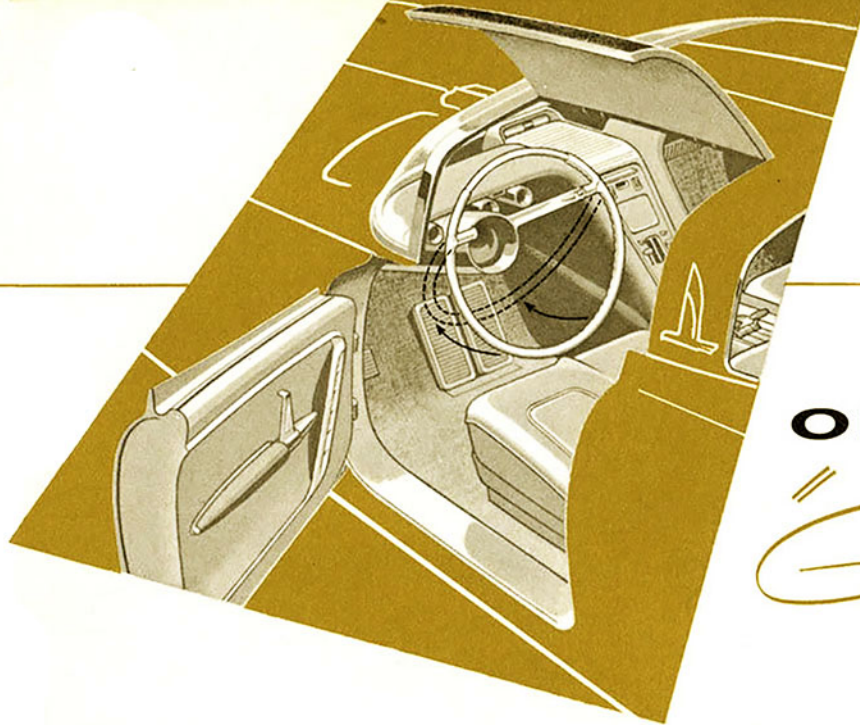

"Golden Rocket"

**A GLITTERING NEW
EXPERIMENTAL CAR
BY OLDSMOBILE!**

Projecting the Rocket concept far into the future . . . Oldsmobile's experimental "Golden Rocket"! Ultra-low, dramatically powerful – with breath-taking new ideas throughout! Here's supersonic sleekness to excite the most spirited imagination! "Golden Rocket" – the experimental car that brings designers' dreams thrillingly true today!

OLDSMOBILE'S

"Golden Rocket"

SPECIFICATIONS

The roof opens *up* as the door opens *out*! Just swing open either door and automatically a hatch-like roof section springs up! The seat raises and swivels, too, and you can fold the steering wheel forward for easy entry or exit!

Horsepower.....	275	Length.....	201.1"
Compression Ratio..	9.50 to 1	Wheelbase.....	105"
Width.....	75.4"	Front Tread.....	59"
Height.....	49.5"	Rear Tread.....	56"