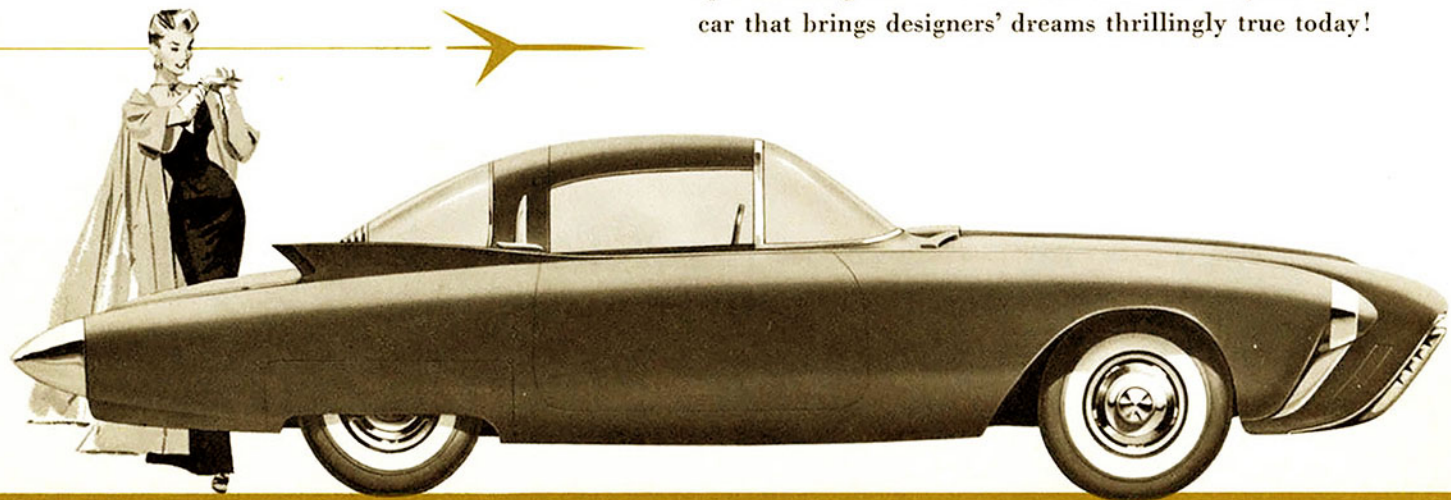

"Golden Rocket"

**A GLITTERING NEW
EXPERIMENTAL CAR
BY OLDSMOBILE!**

Projecting the Rocket concept far into the future . . . Oldsmobile's experimental "Golden Rocket"! Ultra-low, dramatically powerful – with breath-taking new ideas throughout! Here's supersonic sleekness to excite the most spirited imagination! "Golden Rocket" – the experimental car that brings designers' dreams thrillingly true today!

OLDSMOBILE'S

"Golden Rocket"

SPECIFICATIONS

The roof opens *up* as the door opens *out*! Just swing open either door and automatically a hatch-like roof section springs up! The seat raises and swivels, too, and you can fold the steering wheel forward for easy entry or exit!

Horsepower.....	275	Length.....	201.1"
Compression Ratio..	9.50 to 1	Wheelbase.....	105"
Width.....	75.4"	Front Tread.....	59"
Height.....	49.5"	Rear Tread.....	56"