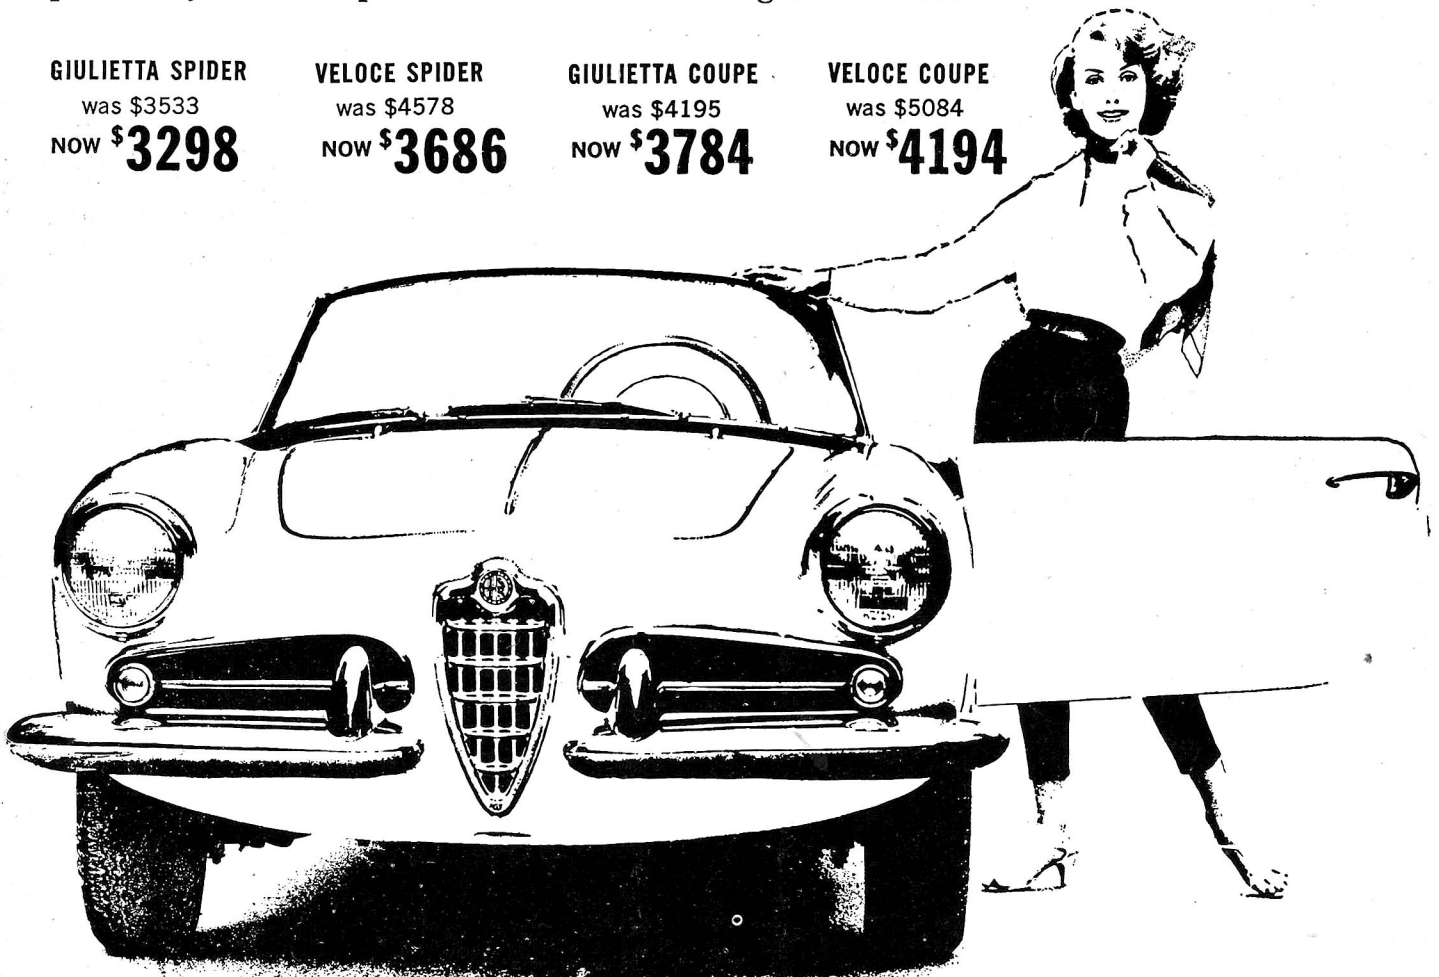

IMPORTANT NEWS ABOUT

ALFA ROMEO

FACTORY PRICE REDUCTIONS...

Save up to \$892 now on your new ALFA ROMEO—price cuts made possible by increased production to meet the rising U. S. demand.

GIULIETTA SPIDER

was \$3533

NOW **\$3298**

VELOCE SPIDER

was \$4578

NOW **\$3686**

GIULIETTA COUPE

was \$4195

NOW **\$3784**

VELOCE COUPE

was \$5084

NOW **\$4194**

Suggested Retail Prices P.O.E.

TWO GIULIETTA SERIES COUPES:

Sprint Coupe 1300 cc, 100 mph.

Super Sprint Coupe (VELOCE), 90 hp, 115 mph.

TWO GIULIETTA SERIES SPIDERS:

Sprint Spider, 1300 cc, 96 mph.

Super Sprint Spider (VELOCE), 90 hp, 115 mph.

*See your local dealer, or call
U. S. Distributor*

HOFFMAN

NEW YORK: 443 Park Avenue, Plaza 9-5120

BEVERLY HILLS, California, 9130 Wilshire Blvd., CRestview 4-8231