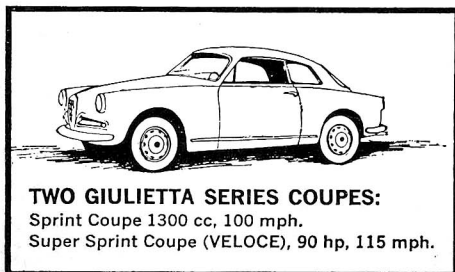

NOW **\$3298**

VELOCE SPIDER

was \$4578

NOW **\$3686**

GIULIETTA COUPE

was \$4195

NOW **\$3784**

VELOCE COUPE

was \$5084

NOW **\$4194**

Suggested Retail Prices P.O.E.

TWO GIULIETTA SERIES COUPES:

Sprint Coupe 1300 cc, 100 mph.

Super Sprint Coupe (VELOCE), 90 hp, 115 mph.

TWO GIULIETTA SERIES SPIDERS:

Sprint Spider, 1300 cc, 96 mph.