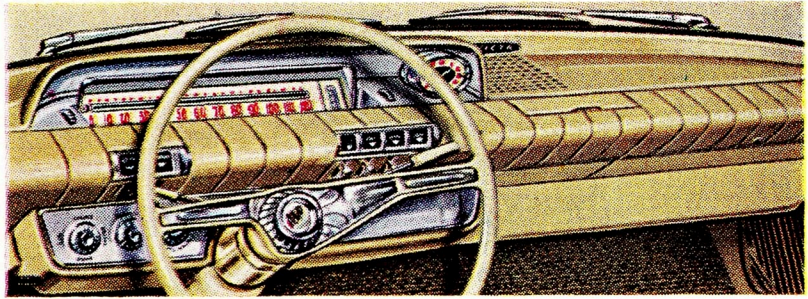

Perfection

tells the Buick story

Never before has elegance been so perfectly matched to your own good taste...here is a masterpiece of modern design that combines superb performance with flawless automotive craftsmanship.

Perfection to a very fine degree is the mark of the new 1960 Buick. Its distinctive good looks and luxurious appointments whisper a story of lively imagination—composed with an infinite care for detail. Fresh, fashion-plate interiors sparkle with a new-born splendour and magnificence.

Rich luxurious upholsteries rival those of your finest furnishings. Lasting beauty and value emphasize Buick's superior quality, too—a particular kind of quality that imparts an individuality which belongs to you and you alone when you drive a Buick. A car to satisfy the particular requirements of the most discriminate—the Turbine Drive Buick. Perfect for 1960!