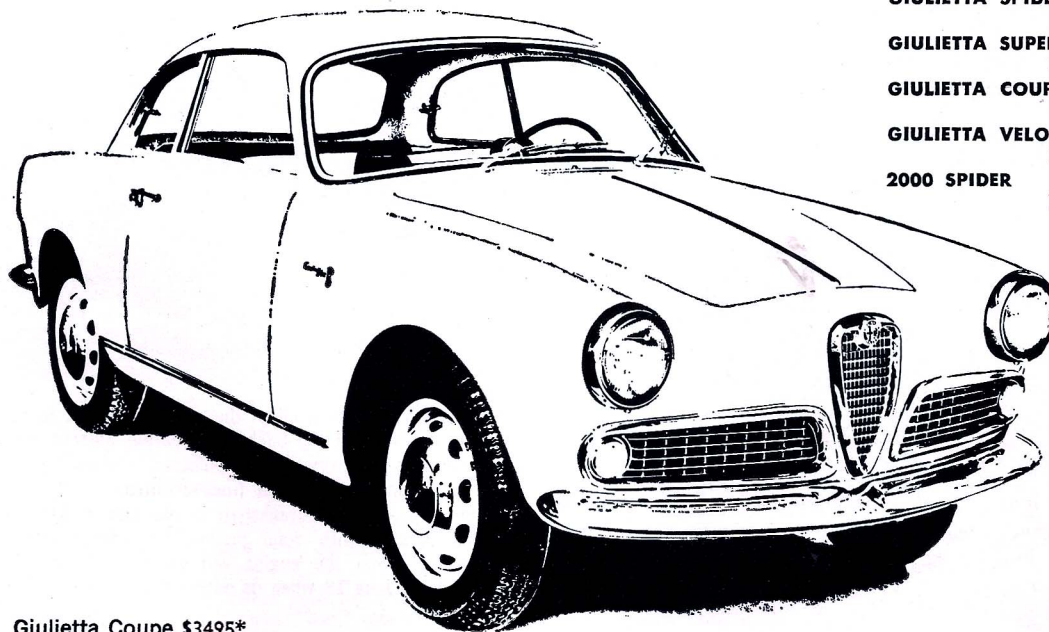

ITALIANS BUILD SUCH EXCITING CARS

Alfa Romeo

**New
Low
Prices!**

DISCRIMINATING owners and competition drivers everywhere testify there's nothing to compare with Alfa Romeo performance and pride of ownership. For, built into every Alfa Romeo is the flair for great design and the technical superiority born of Italian passion for flawless craftsmanship that has been proved by countless victories on road and track. Plan now to see and test drive any of the great Alfa Romeos to experience the rocket acceleration, the silent power, the effortless handling and great roadability that will make this your proudest personal possession.

	OLD	NEW
GIULIETTA SPIDER 91 hp, 96 mph	\$3515	\$3150*
GIULIETTA SUPER SPIDER 103 hp, 118 mph	\$3895	\$3450*
GIULIETTA COUPE 91 hp, 103 mph	\$3838	\$3495*
GIULIETTA VELOCE COUPE 103 hp, 118 mph	\$4144	\$3795*
2000 SPIDER 131 hp, 126 mph	\$5365	\$4650*