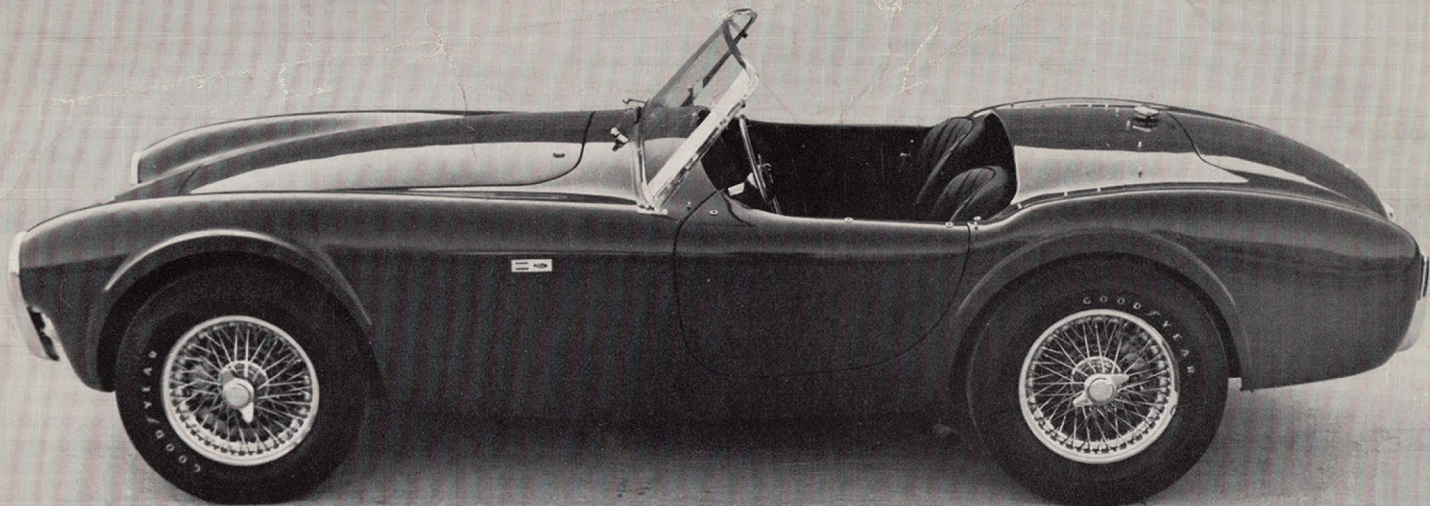

# STRIKING!

# COBRA

SHELBY AC COBRA POWERED BY FORD • 0-60 MPH 4.2 SEC. • 0-100 MPH 10.8 SEC.  
TOP SPEED 175 MPH • HANDFORMED ALUMINUM BODY • TUBULAR STEEL CHASSIS  
INDEPENDENT SUSPENSION • DISC BRAKES • 4 SPEED SYNCHROMESH GEARBOX  
SHELBY AMERICAN, INC. • 1042 PRINCETON DRIVE • VENICE, CALIFORNIA