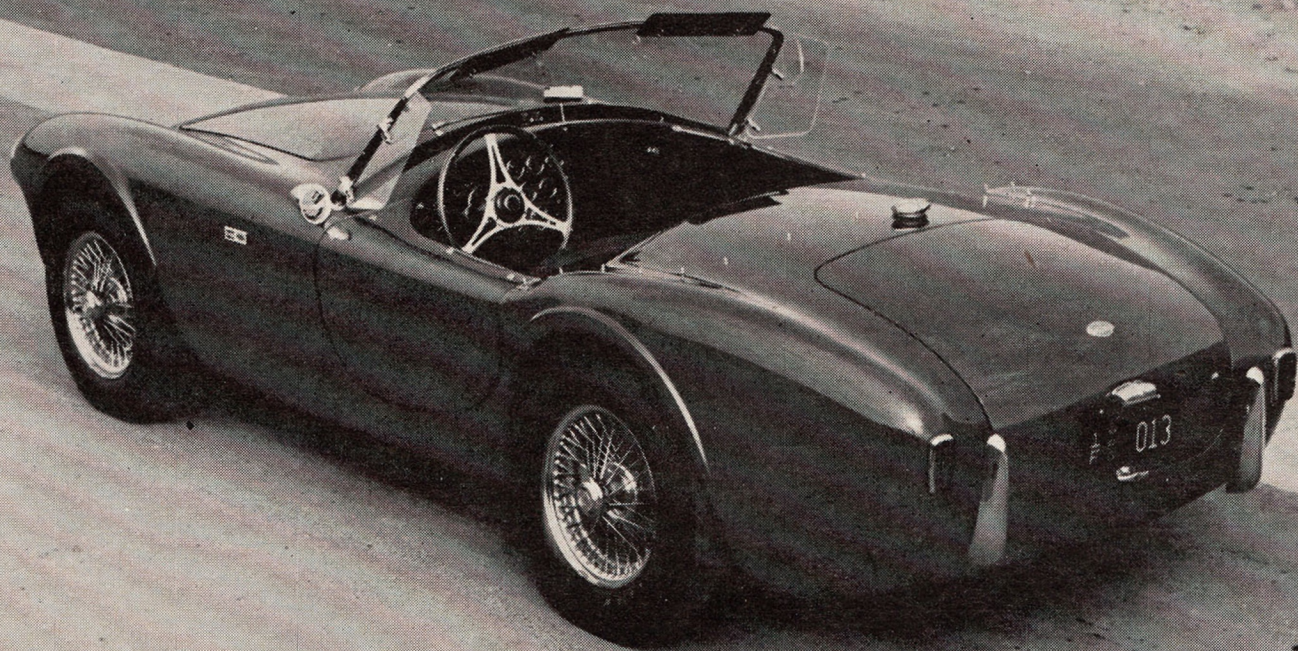

# COBRA

**SHELBY AC COBRA POWERED BY FORD • 0-60 MPH 4.2 SEC. • 0-100 MPH 10.8 SEC.  
SHELBY AMERICAN, INC. • 1042 PRINCETON DRIVE • VENICE, CALIFORNIA**