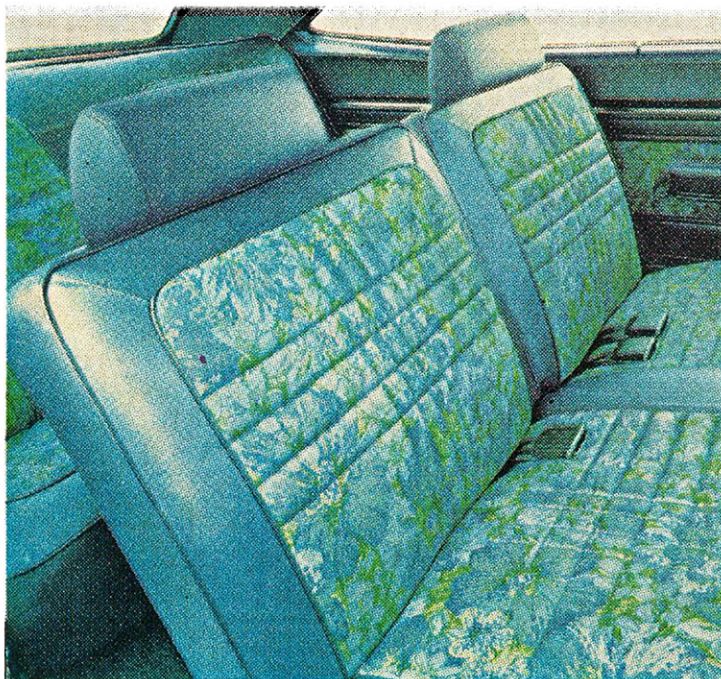

Redecorate your garage.

Watch the Name of the Game on NBC-TV.

Satellite 2-Door Hardtop

The 1969 Plymouth Satellite with Pop Prints

Feel your wheels are sort of square? Slip into something a bit more flattering. Like this '69 Plymouth Satellite with its pop print vinyl top.

Of course, it isn't really pop art. But then it isn't an assembly line black, either. What it is depends on a gal's idea of what her car should be. Pop tops probably wouldn't have been an overnight smash with people like Queen Victoria or the Grand Duchess of Fenwick. However, if you view your car as an extension of your own fun-loving personality, you'll probably dig our new Satellite pop top.

Just driving this beautiful bouquet of flowers does something for your ego. You'll enjoy going places. Being the center of attention. Standing

out in any crowded parking lot.

Want our floral arrangement inside, too? We'll match your mod top with a mod interior. On the seats. And on the doors.

brakes. Optional puncture-resistant tires. The biggest selection of interiors we've ever had. More colors. More fabrics and vinyls. More choice in seat designs.

Only one thing's for sure, driving will never be dull again.