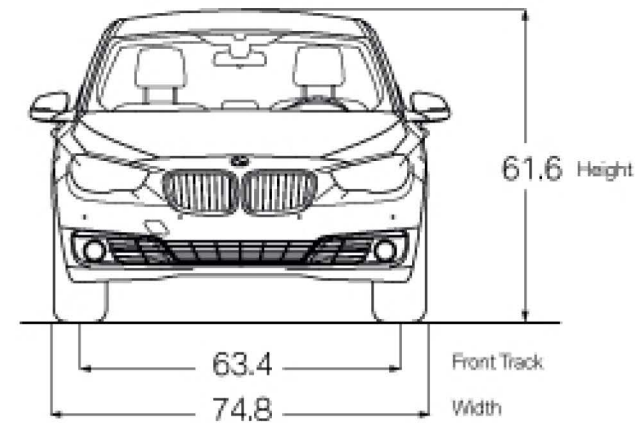

All dimensions in technical drawings are given in inches. Dimensions shown apply to 535i and 535i xDrive Gran Turismo.

Figures subject to change. Not all packages available in all models. Please visit your BMW Retailer or bmwusa.com for the most up-to-date information.

¹BMW AG preliminary test results. Actual acceleration results may vary, depending on specification of vehicle; road and environmental conditions; testing procedures and driving style. These results should be used for comparison only and verification should not be attempted on public roads. BMW urges you to obey all posted speed laws and always wear safety belts.

Not all features are available on all models. Get the latest information on standard and optional features, packages and technical specifications. Visit bmwusa.com and select the BMW model of your choice.