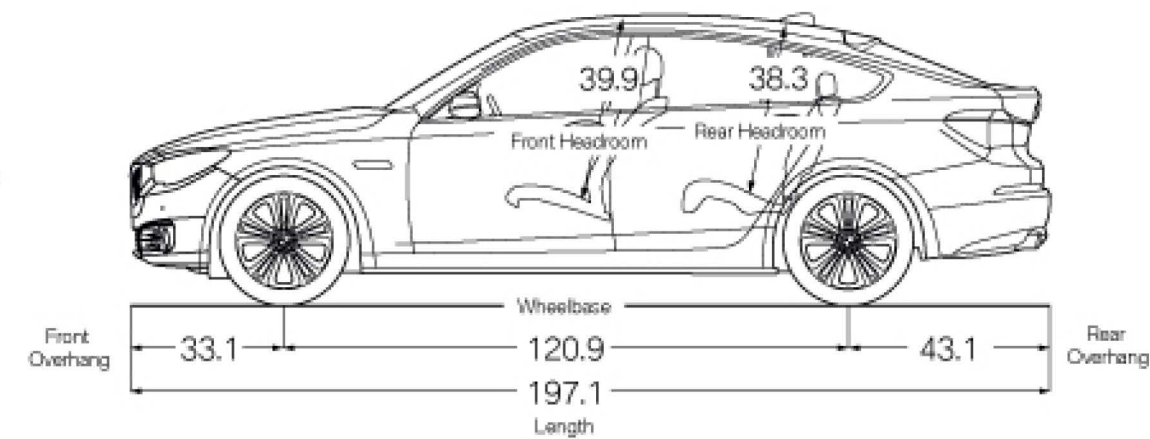

All dimensions in technical drawings are given in inches. Dimensions shown apply to 535i and 535i xDrive Gran Turismo.

Figures subject to change. Not all packages available in all models. Please visit your BMW Retailer or bmwusa.com for the most up-to-date information.

¹BMW AG preliminary test results. Actual acceleration results may vary, depending on specification of vehicle; road and environmental conditions; testing procedures and driving style. These results should be used for comparison only and verification should not be attempted on public roads. BMW urges you to obey all posted speed laws and always wear safety belts.

Not all features are available on all models. Get the latest information on standard and optional features, packages and technical specifications. Visit bmwusa.com and select the BMW model of your choice.