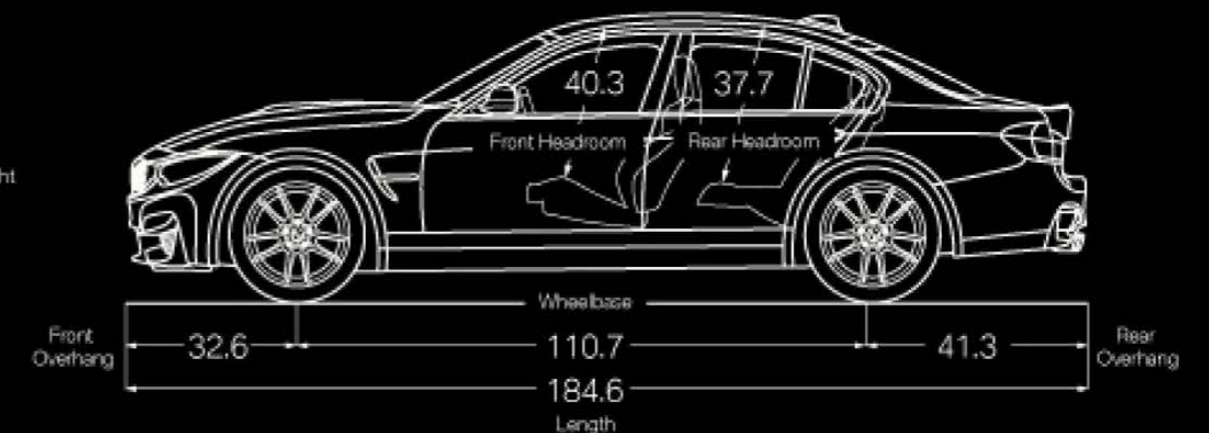

ENGINE	3.0-liter M TwinPower Turbo inline 6-cylinder
OUTPUT @ RPM	425 hp @ 5500–7300 / 406 lb-ft @ 1850–5500
0-60 MPH (sec)¹	3.9 [4.1]
CITY / HIGHWAY / COMBINED MPG	17/24/19 [17/26/20]

All dimensions in technical drawings are given in inches.