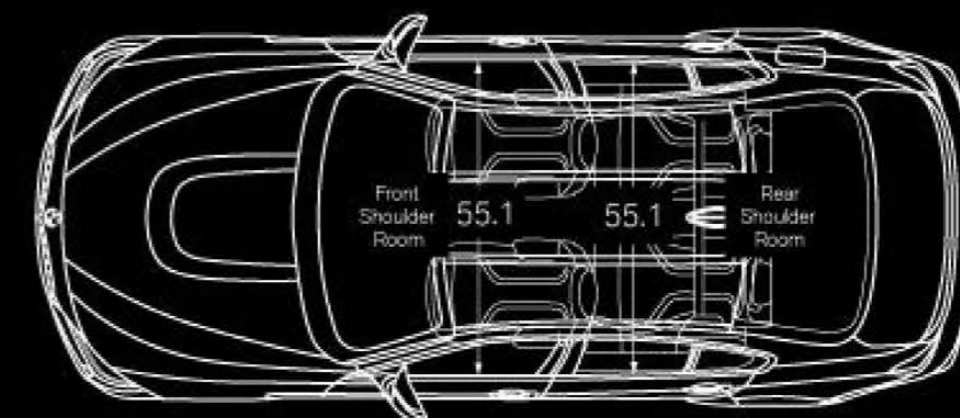

ENGINE	3.0-liter M TwinPower Turbo inline 6-cylinder
OUTPUT @ RPM	425 hp @ 5500–7300 / 406 lb-ft @ 1850–5500
0-60 MPH (sec)¹	3.9 [4.1]
CITY / HIGHWAY / COMBINED MPG	17/24/19 [17/26/20]

All dimensions in technical drawings are given in inches.