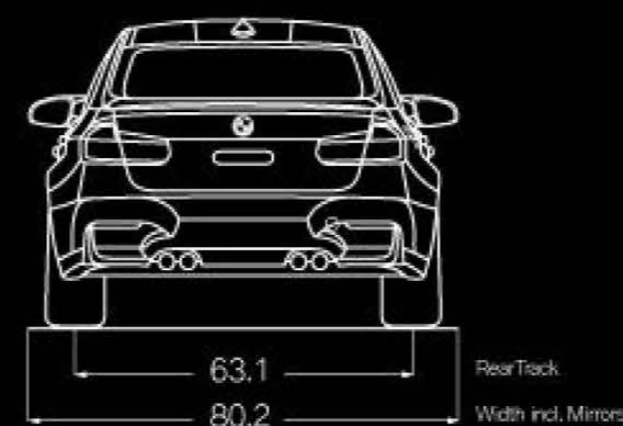

ENGINE	3.0-liter M TwinPower Turbo inline 6-cylinder
OUTPUT @ RPM	425 hp @ 5500–7300 / 406 lb-ft @ 1850–5500
0-60 MPH (sec)¹	3.9 [4.1]
CITY / HIGHWAY / COMBINED MPG	17/24/19 [17/26/20]

All dimensions in technical drawings are given in inches.