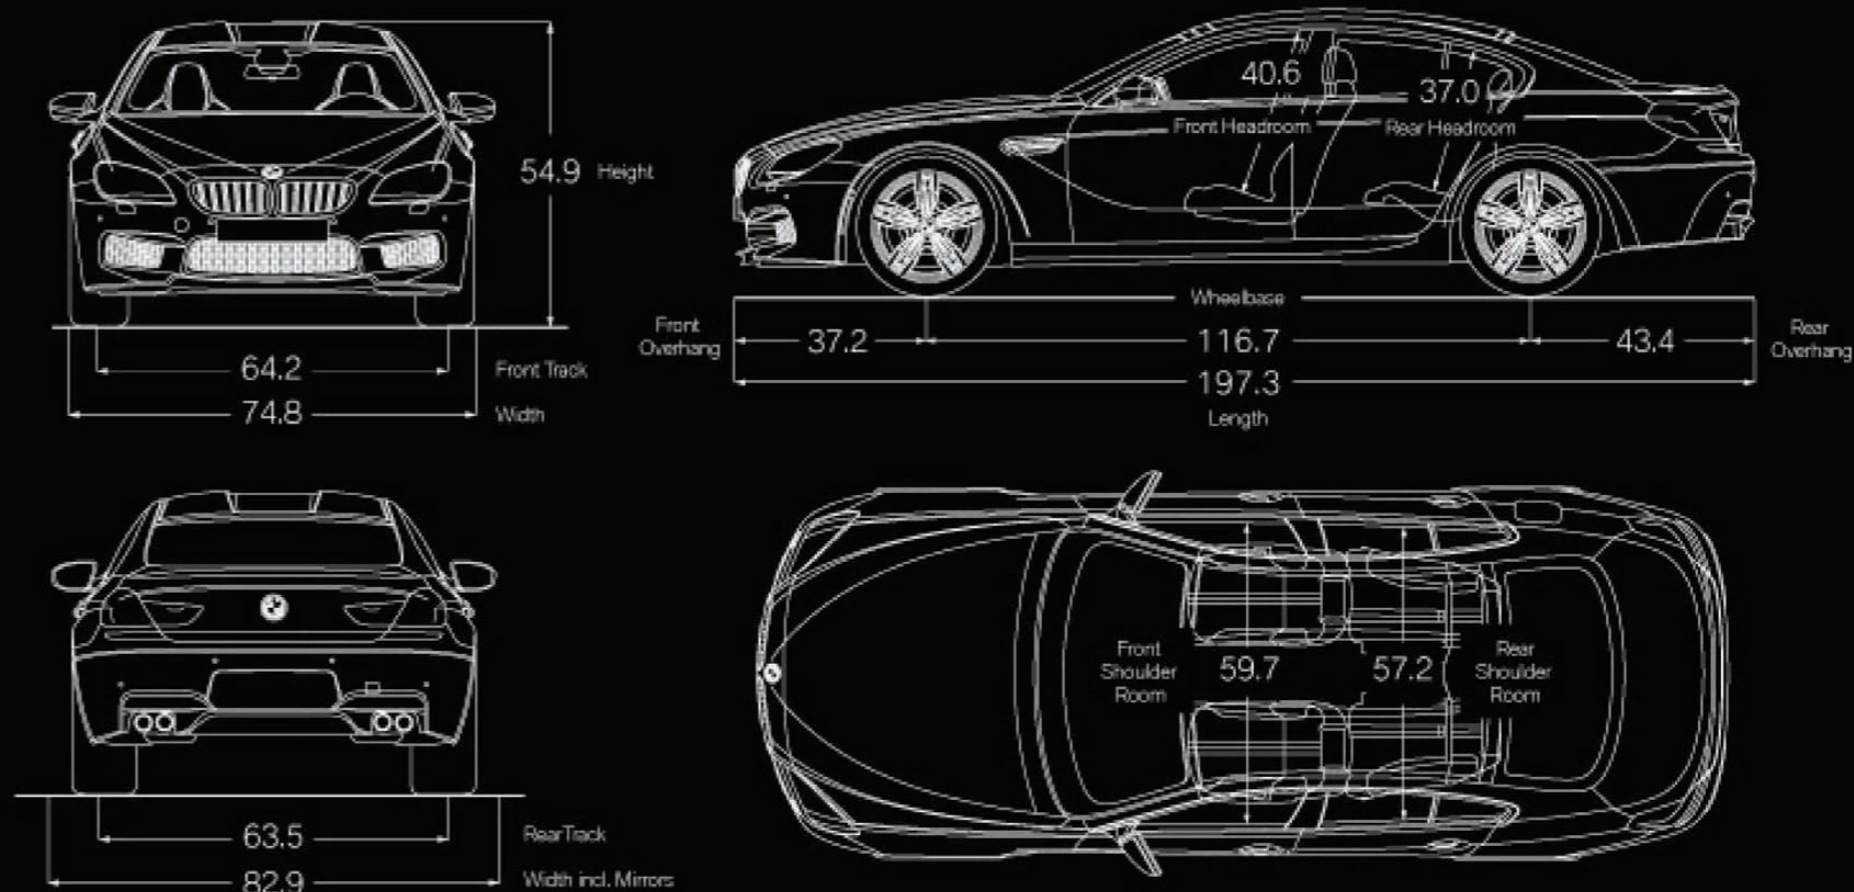

Figures in [ ] refer to vehicles with manual transmission. Figures subject to change. Not all packages available in all models. Please visit your BMW Retailer or bmwusa.com for the most up-to-date information.

¹BMW AG preliminary test results. Actual acceleration results may vary, depending on specification of vehicle; road and environmental conditions; testing procedures and driving style.

These results should be used for comparison only and verification should not be attempted on public roads. BMW urges you to obey all posted speed laws and always wear safety belts.

Get the latest information on standard and optional features, packages and technical specifications. Visit bmwusa.com and select the BMW model of your choice.