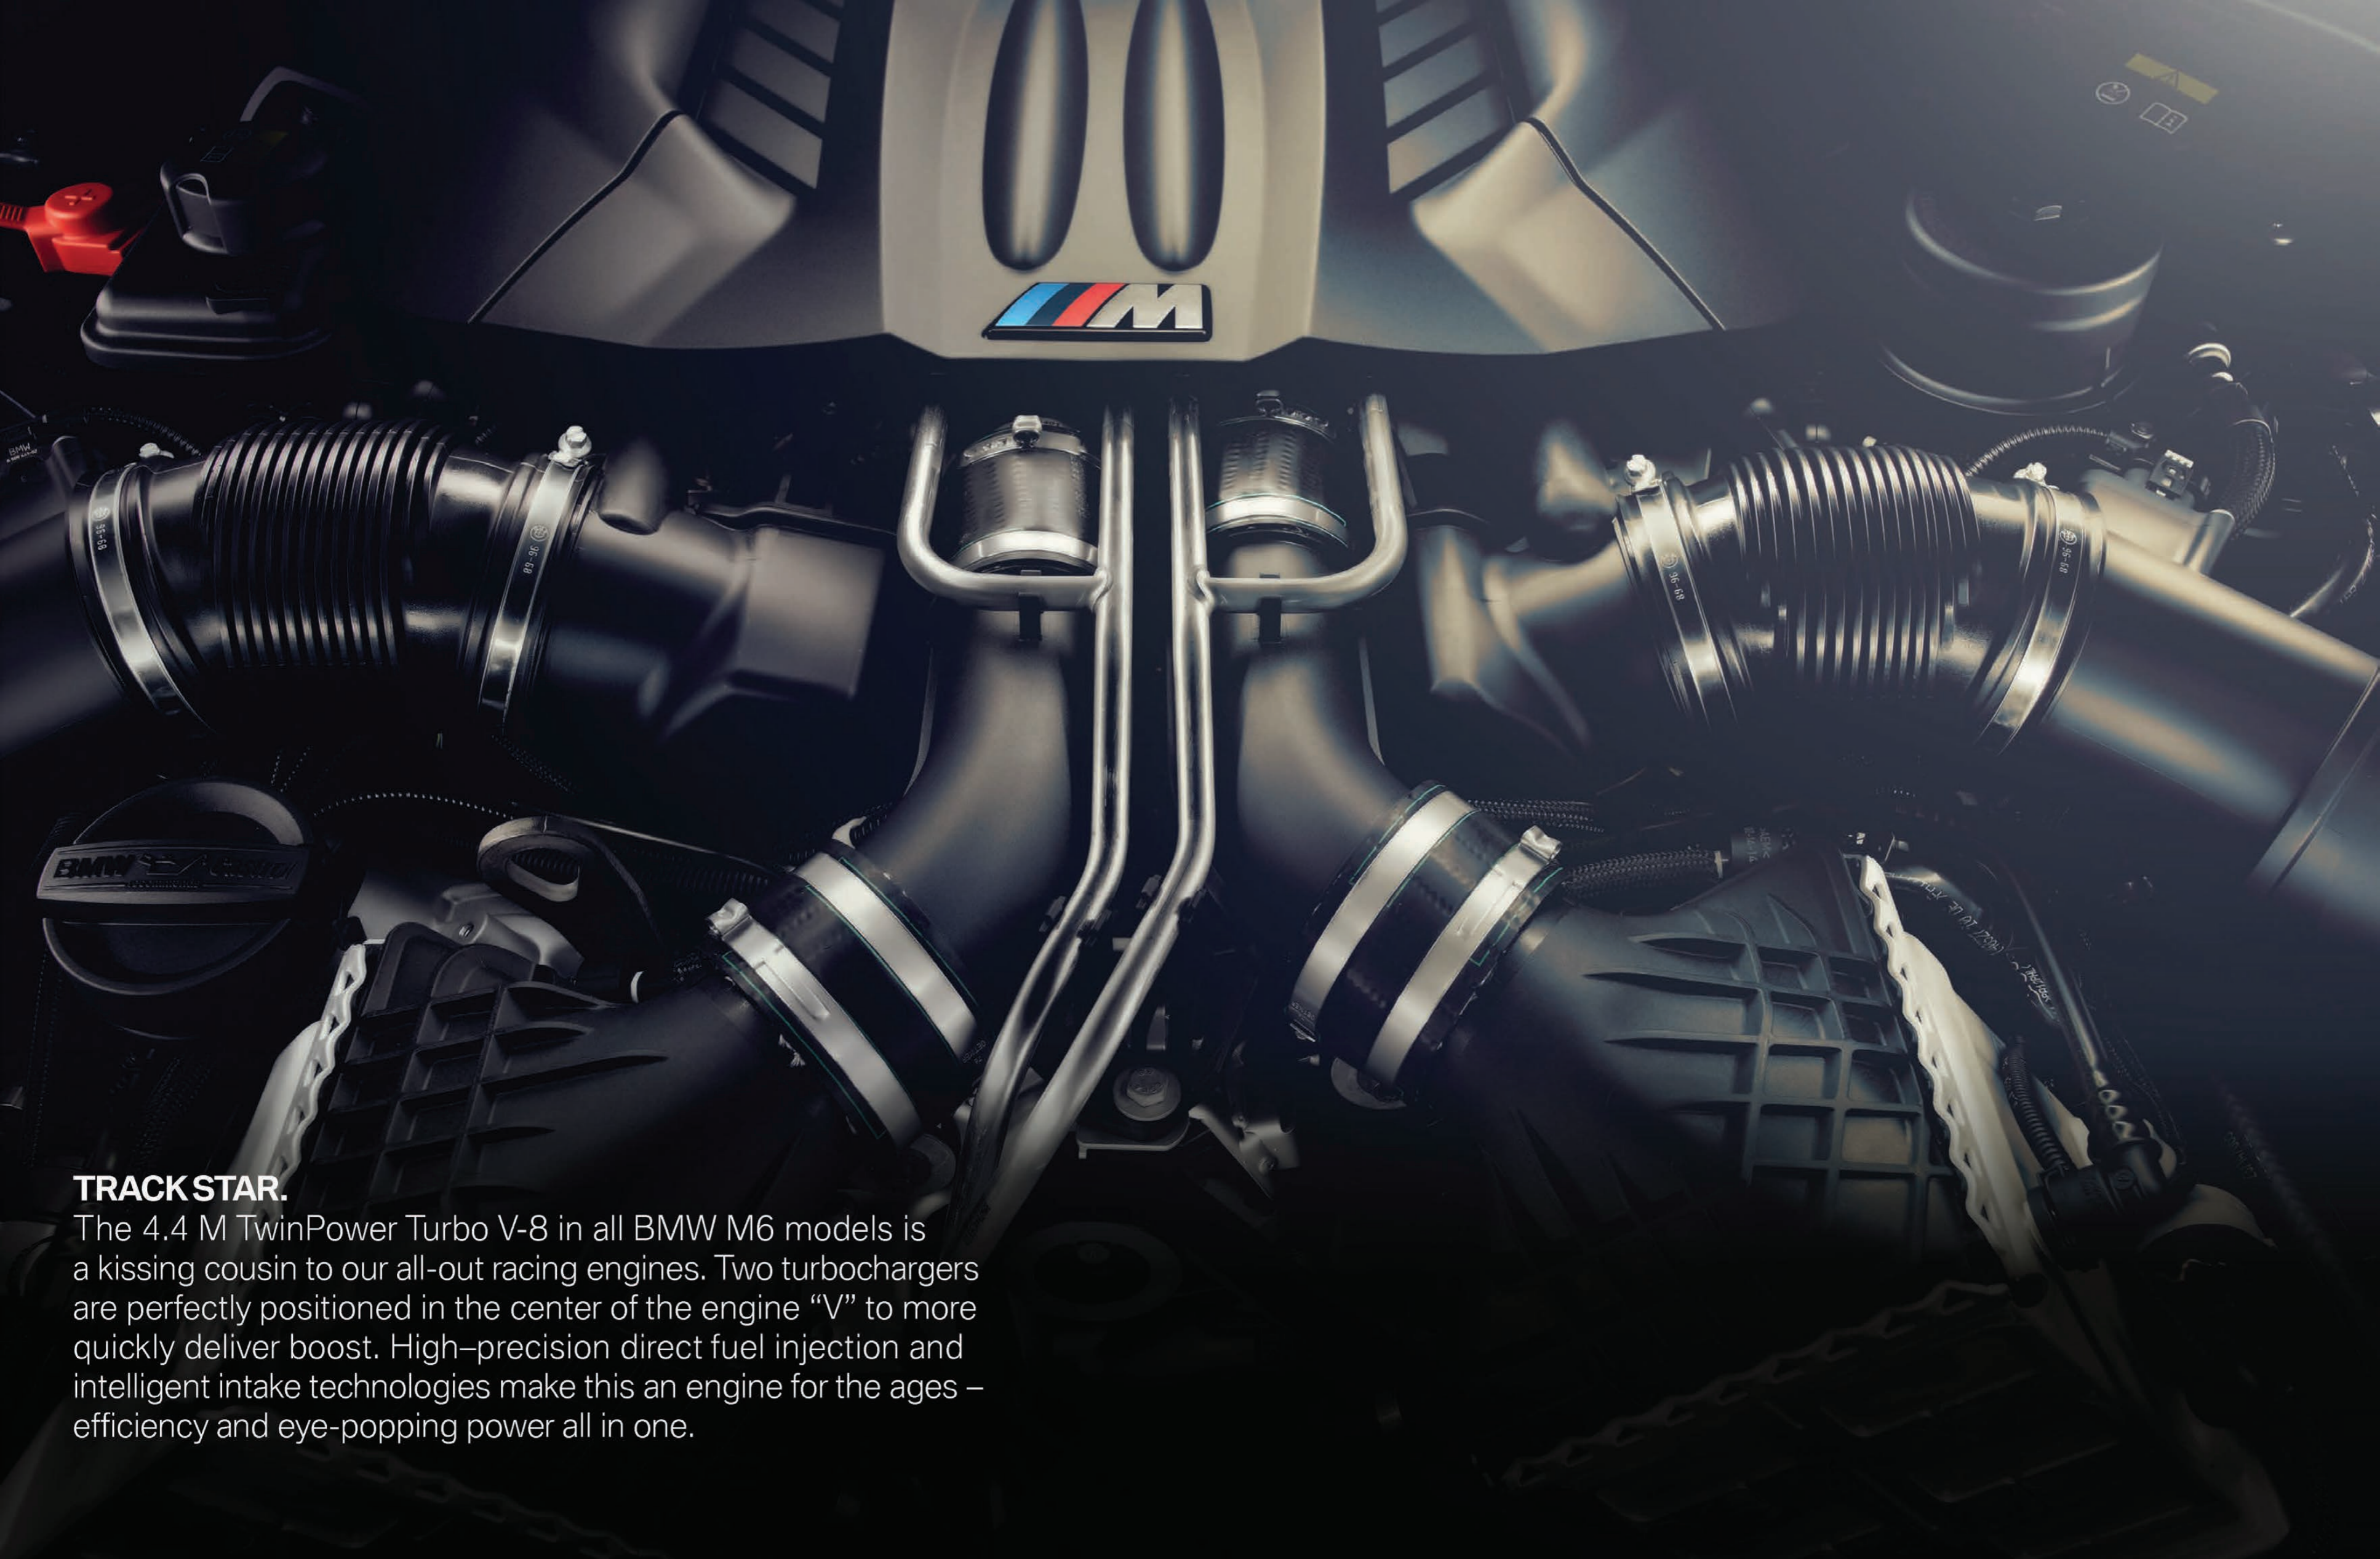

TRACK STAR.

The 4.4 M TwinPower Turbo V-8 in all BMW M6 models is a kissing cousin to our all-out racing engines. Two turbochargers are perfectly positioned in the center of the engine “V” to more quickly deliver boost. High-precision direct fuel injection and intelligent intake technologies make this an engine for the ages – efficiency and eye-popping power all in one.