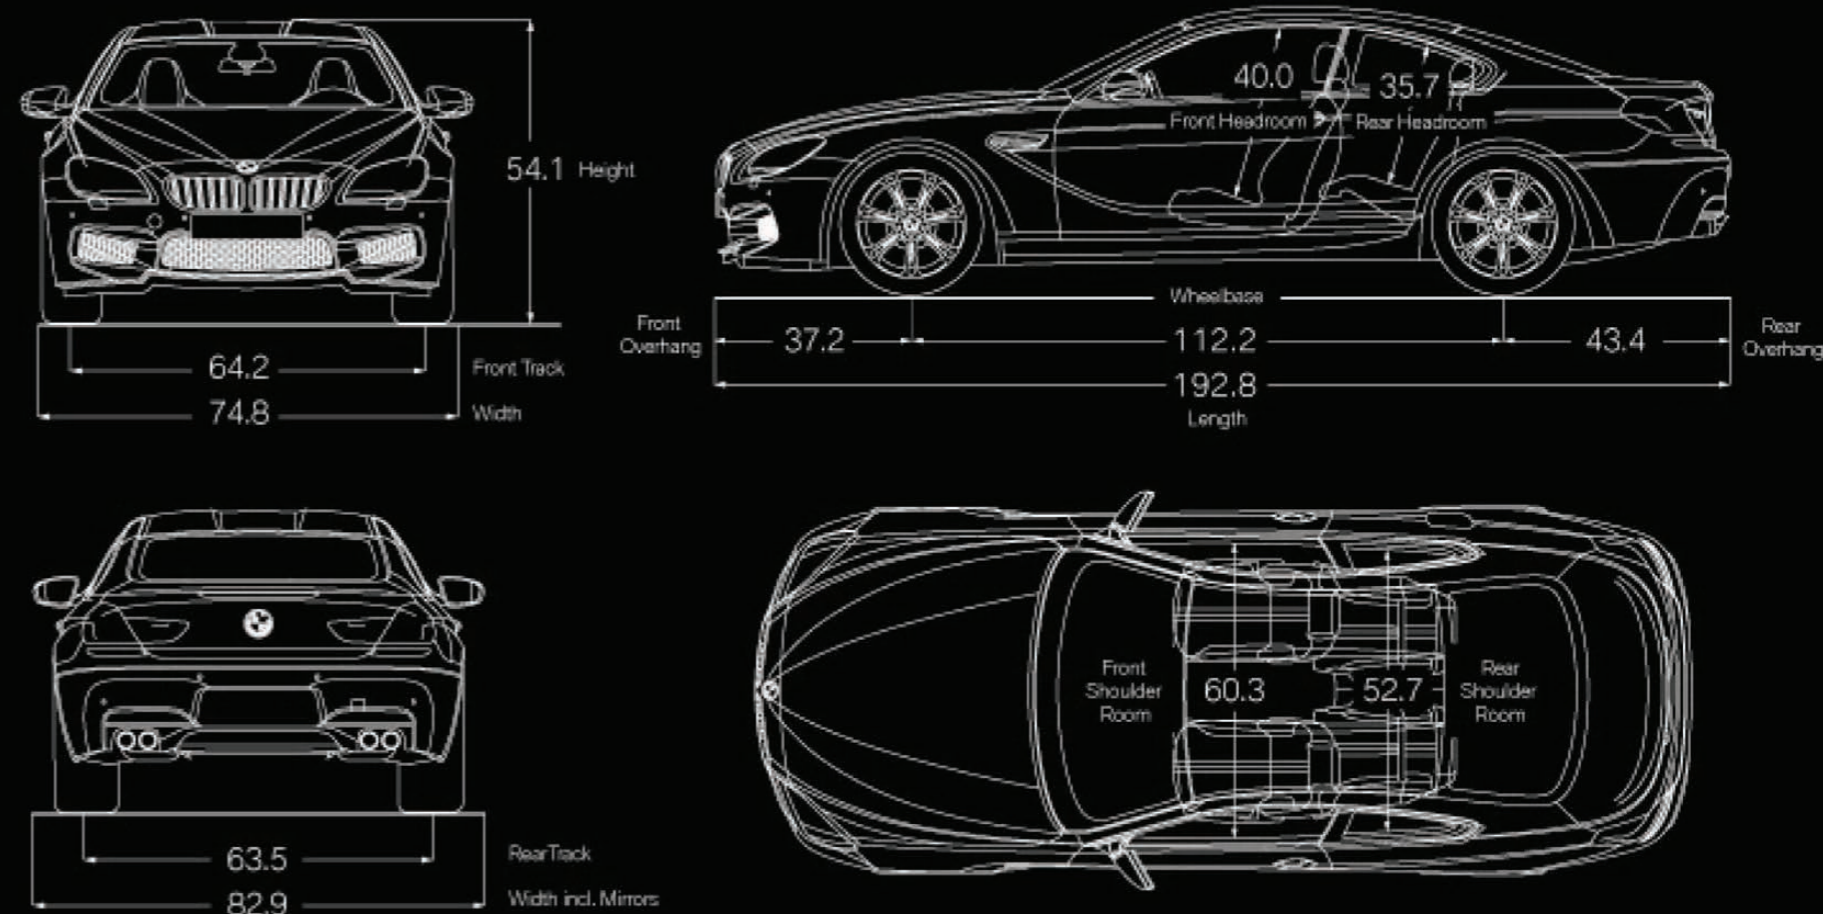

ENGINE	4.4-liter M TwinPower Turbo V-8
OUTPUT @ RPM	560 hp @ 6000–7000 / 500 lb-ft @ 1500–5750
0-60 MPH (sec)¹	4.1 [4.3]
CITY / HIGHWAY / COMBINED MPG	14/20/16 [15/22/17]

All dimensions in technical drawings are given in inches.