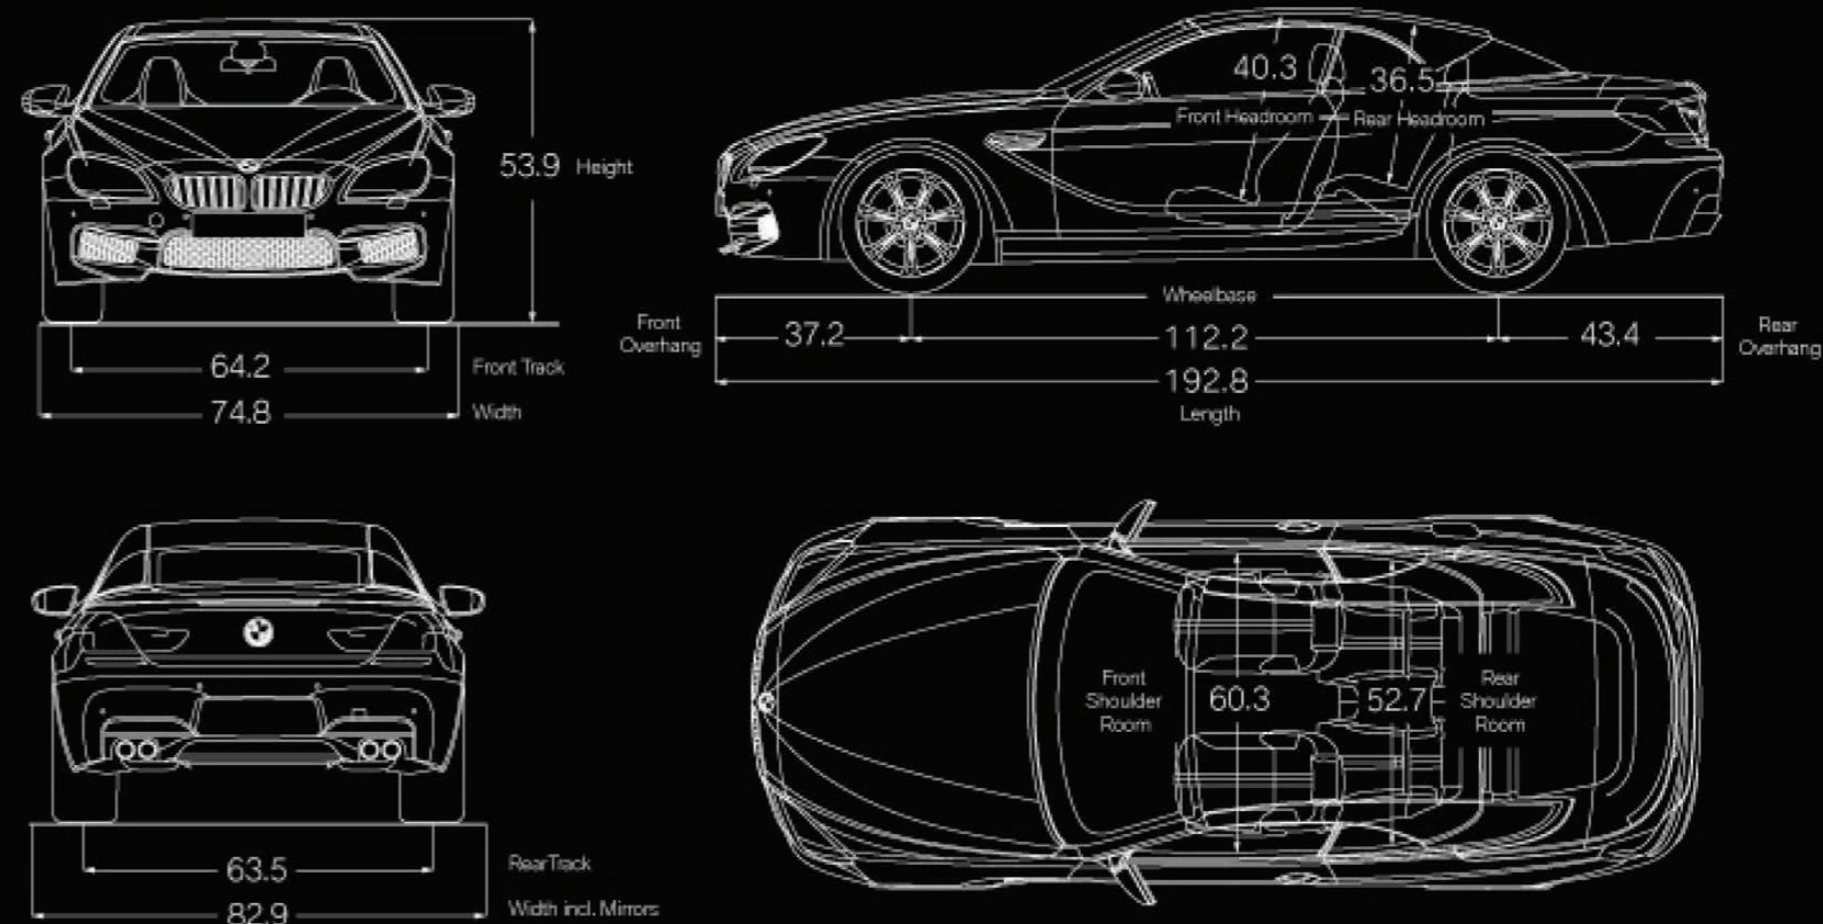

ENGINE	4.4-liter M TwinPower Turbo V-8
OUTPUT @ RPM	560 hp @ 6000–7000 / 500 lb-ft @ 1500–5750
0-60 MPH (sec)¹	4.3 [4.4]
CITY / HIGHWAY / COMBINED MPG	14/20/16 [15/22/17]

All dimensions in technical drawings are given in inches.