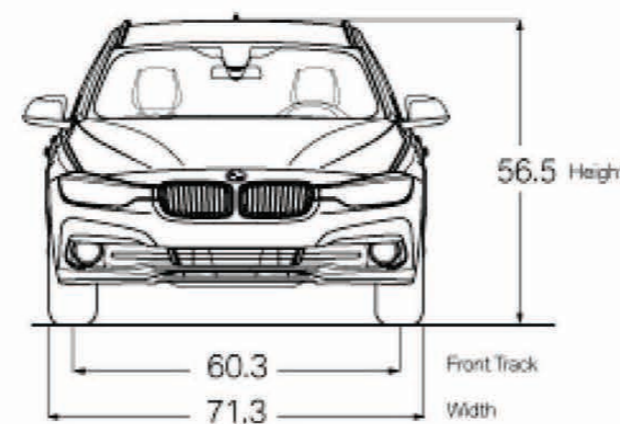

All dimensions in technical drawings are given in inches. Dimensions shown apply to 328d xDrive Sports Wagon.