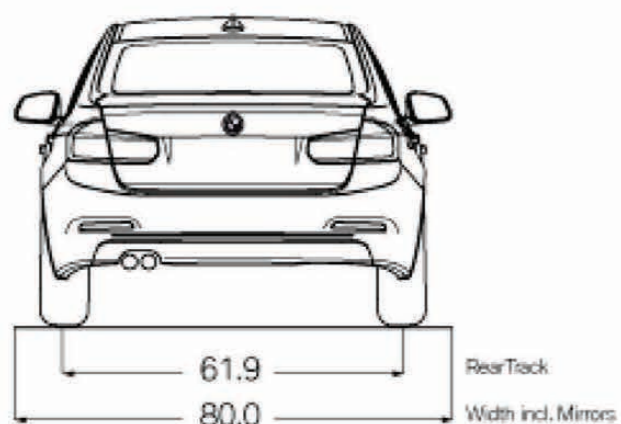

3 SERIES SEDAN

TECHNICAL DATA

	328d	328d xDrive	330i	330i xDrive	340i	340i xDrive
ENGINE	2.0-liter TwinPower Turbo Diesel inline 4-cylinder 180 hp @ 4000 / 280 @ 1750-2750		2.0-liter TwinPower Turbo Diesel inline 4-cylinder 248 hp @ 5200 / 258 @ 1450-4800		3.0-liter TwinPower Turbo inline 6-cylinder 320 @ 5500 / 330 @ 1380-5000	
OUTPUT @ RPM						
0-60 MPH (sec) ¹	7.4	7.3	5.5 [5.6]	5.5	4.8 [4.9]	4.6 [4.7]
CITY / HIGHWAY / COMBINED MPG	TBD	TBD	23/34/27 [21/32/25]	23/33/26	21/32/25 [19/29/23]	21/31/25 [19/29/23]