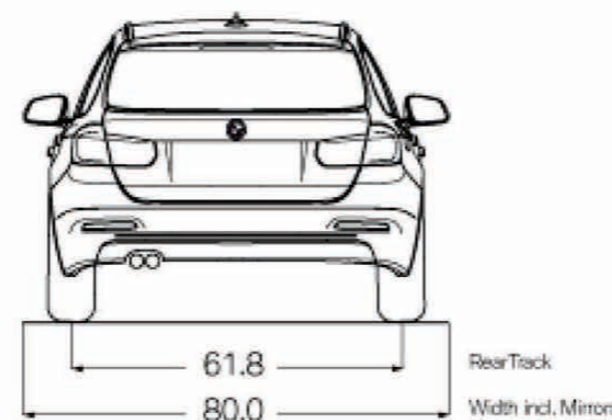

3 SERIES SPORTS WAGON

TECHNICAL DATA

	328d xDrive	330i xDrive
ENGINE	2.0-liter TwinPower Turbo Diesel inline 4-cylinder 180 hp @ 4000 / 280 @ 1750-2750	2.0-liter TwinPower Turbo inline 4-cylinder 248 hp @ 5200 / 258 @ 1450-4800
OUTPUT @ RPM		
0-60 MPH (sec) ¹	7.6	5.7
CITY / HIGHWAY / COMBINED MPG	TBD	23/33/26

All dimensions in technical drawings are given in inches. Dimensions shown apply to 328d xDrive Sports Wagon.

Figures subject to change. Not all packages available in all models. Please visit your BMW Retailer or bmwusa.com for the most up-to-date information.