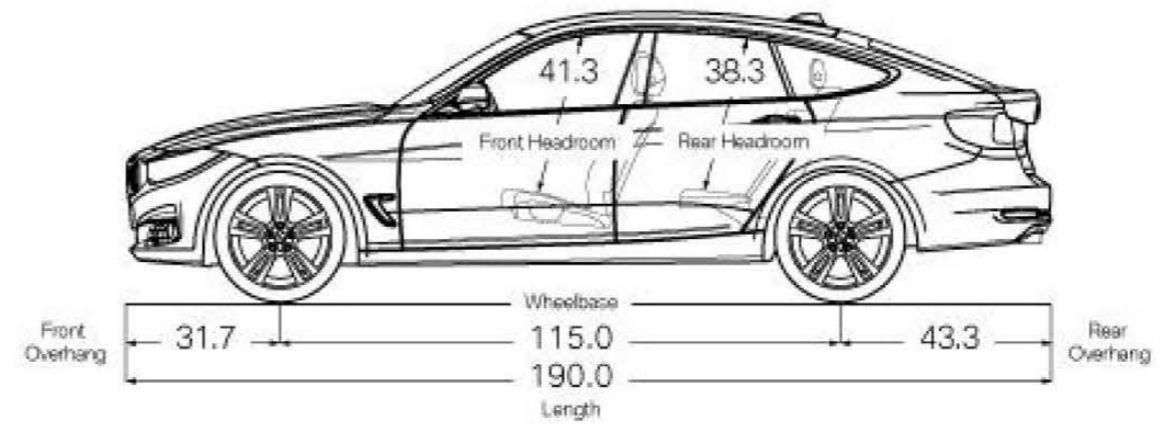

All dimensions in technical drawings are given in inches. Dimensions shown apply to 330i and 330i xDrive Gran Turismo.

Figures subject to change. Not all packages available in all models. Please visit your BMW Retailer or bmwusa.com for the most up-to-date information.