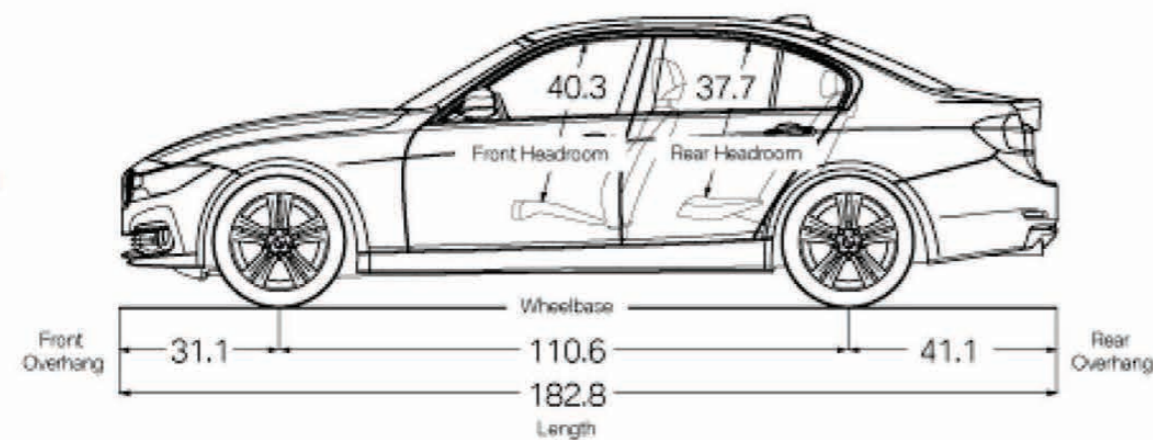

3 SERIES SEDAN

TECHNICAL DATA

	328d	328d xDrive	330i	330i xDrive	340i	340i xDrive
ENGINE	2.0-liter TwinPower Turbo Diesel inline 4-cylinder 180 hp @ 4000 / 280 @ 1750-2750		2.0-liter TwinPower Turbo Diesel inline 4-cylinder 248 hp @ 5200 / 258 @ 1450-4800		3.0-liter TwinPower Turbo inline 6-cylinder 320 @ 5500 / 330 @ 1380-5000	
OUTPUT @ RPM						
0-60 MPH (sec) ¹	7.4	7.3	5.5 [5.6]	5.5	4.8 [4.9]	4.6 [4.7]
CITY / HIGHWAY / COMBINED MPG	TBD	TBD	23/34/27 [21/32/25]	23/33/26	21/32/25 [19/29/23]	21/31/25 [19/29/23]