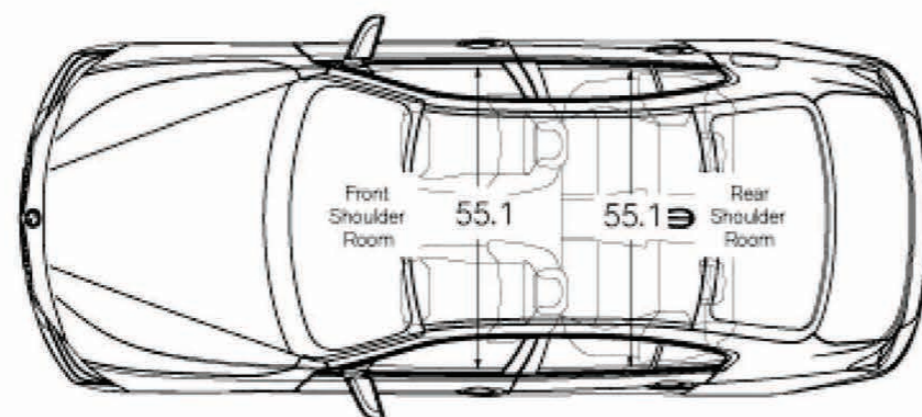

3 SERIES SEDAN

TECHNICAL DATA

	328d	328d xDrive	330i	330i xDrive	340i	340i xDrive
ENGINE	2.0-liter TwinPower Turbo Diesel inline 4-cylinder 180 hp @ 4000 / 280 @ 1750-2750		2.0-liter TwinPower Turbo Diesel inline 4-cylinder 248 hp @ 5200 / 258 @ 1450-4800		3.0-liter TwinPower Turbo inline 6-cylinder 320 @ 5500 / 330 @ 1380-5000	
OUTPUT @ RPM						
0-60 MPH (sec)¹	7.4	7.3	5.5 [5.6]	5.5	4.8 [4.9]	4.6 [4.7]
CITY / HIGHWAY / COMBINED MPG	TBD	TBD	23/34/27 [21/32/25]	23/33/26	21/32/25 [19/29/23]	21/31/25 [19/29/23]

	320i / 320i xDrive
ENGINE	2.0-liter TwinPower Turbo inline 4-cylinder
OUTPUT @ RPM	180 hp @ 5000 / 200 lb-ft @ 1250-4500
0-60 MPH (sec)¹	7.1 [7.1]
CITY / HIGHWAY / COMBINED MPG	23/35/27

Figures in [ ] refer to vehicles with manual transmission. Figures subject to change. Not all packages available in all models. Please visit your BMW Retailer or bmwusa.com for the most up-to-date information.

¹BMW AG preliminary test results. Actual acceleration results may vary, depending on specification of vehicle; road and environmental conditions; testing procedures and driving style. These results should be used for comparison only and verification should not be attempted on public roads. BMW urges you to obey all posted speed laws and always wear safety belts.

Not all features are available on all models. Get the latest information on standard and optional features, packages and technical specifications. Visit bmwusa.com and select the BMW model of your choice.

All dimensions in technical drawings are given in inches. Dimensions shown apply to 330i xDrive Sedan.