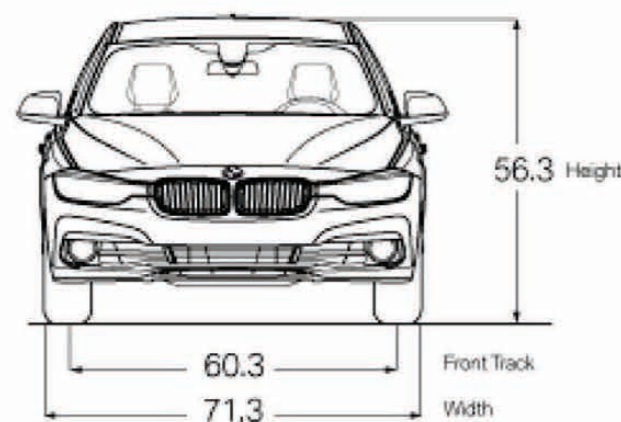

3 SERIES SEDAN

TECHNICAL DATA

	328d	328d xDrive	330i	330i xDrive	340i	340i xDrive
ENGINE	2.0-liter TwinPower Turbo Diesel inline 4-cylinder 180 hp @ 4000 / 280 @ 1750-2750		2.0-liter TwinPower Turbo Diesel inline 4-cylinder 248 hp @ 5200 / 258 @ 1450-4800		3.0-liter TwinPower Turbo inline 6-cylinder 320 @ 5500 / 330 @ 1380-5000	
OUTPUT @ RPM						
0-60 MPH (sec)¹	7.4	7.3	5.5 [5.6]	5.5	4.8 [4.9]	4.6 [4.7]
CITY / HIGHWAY / COMBINED MPG	TBD	TBD	23/34/27 [21/32/25]	23/33/26	21/32/25 [19/29/23]	21/31/25 [19/29/23]

	320i / 320i xDrive
ENGINE	2.0-liter TwinPower Turbo inline 4-cylinder
OUTPUT @ RPM	180 hp @ 5000 / 200 lb-ft @ 1250-4500
0-60 MPH (sec)¹	7.1 [7.1]
CITY / HIGHWAY / COMBINED MPG	23/35/27

Figures in [ ] refer to vehicles with manual transmission. Figures subject to change. Not all packages available in all models. Please visit your BMW Retailer or bmwusa.com for the most up-to-date information.

¹BMW AG preliminary test results. Actual acceleration results may vary, depending on specification of vehicle; road and environmental conditions; testing procedures and driving style. These results should be used for comparison only and verification should not be attempted on public roads. BMW urges you to obey all posted speed laws and always wear safety belts.

Not all features are available on all models. Get the latest information on standard and optional features, packages and technical specifications. Visit bmwusa.com and select the BMW model of your choice.

All dimensions in technical drawings are given in inches. Dimensions shown apply to 330i xDrive Sedan.