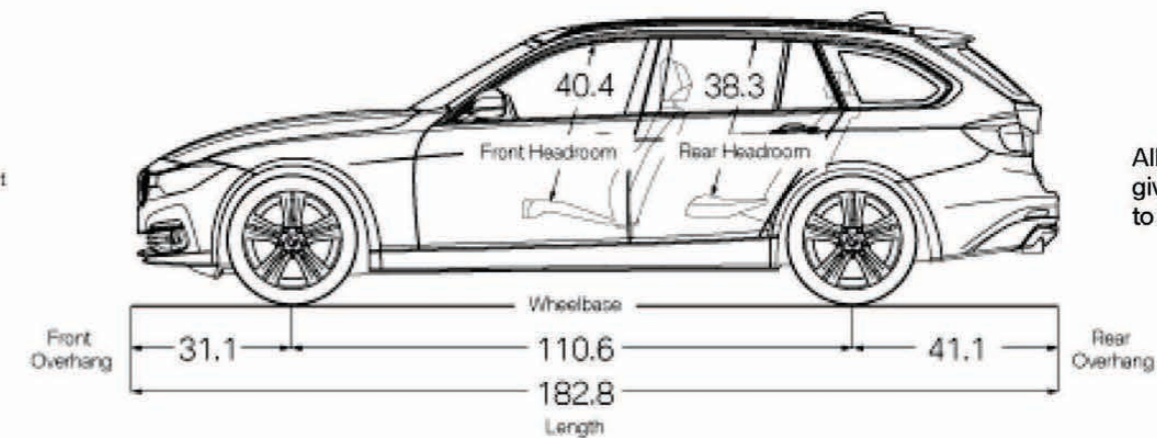

All dimensions in technical drawings are given in inches. Dimensions shown apply to 328d xDrive Sports Wagon.