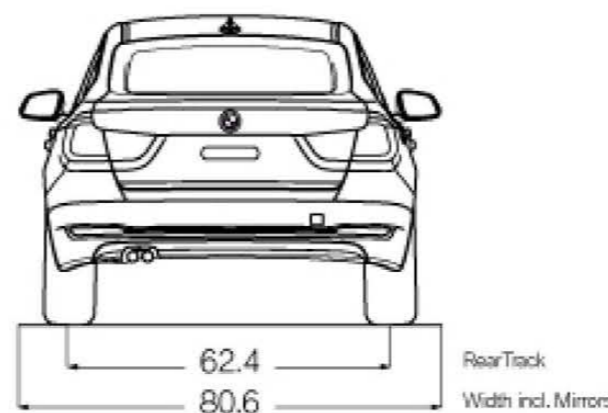

All dimensions in technical drawings are given in inches. Dimensions shown apply to 330i and 330i xDrive Gran Turismo.

Figures subject to change. Not all packages available in all models. Please visit your BMW Retailer or bmwusa.com for the most up-to-date information.