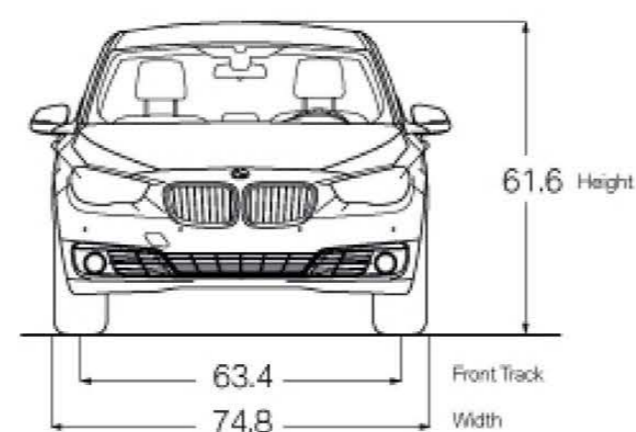

All dimensions in technical drawings are given in inches. Dimensions shown apply to 535i and 535i xDrive Gran Turismo.

Figures subject to change. Not all packages available in all models. Please visit your BMW Retailer or bmwusa.com for the most up-to-date information.

¹BMW AG preliminary test results. Actual acceleration results may vary, depending on specification of vehicle; road and environmental conditions; testing procedures and driving style. These results should be used for comparison only and verification should not be attempted on public roads. BMW urges you to obey all posted speed laws and always wear safety belts.

Not all features are available on all models. Get the latest information on standard and optional features, packages and technical specifications. Visit bmwusa.com and select the BMW model of your choice.