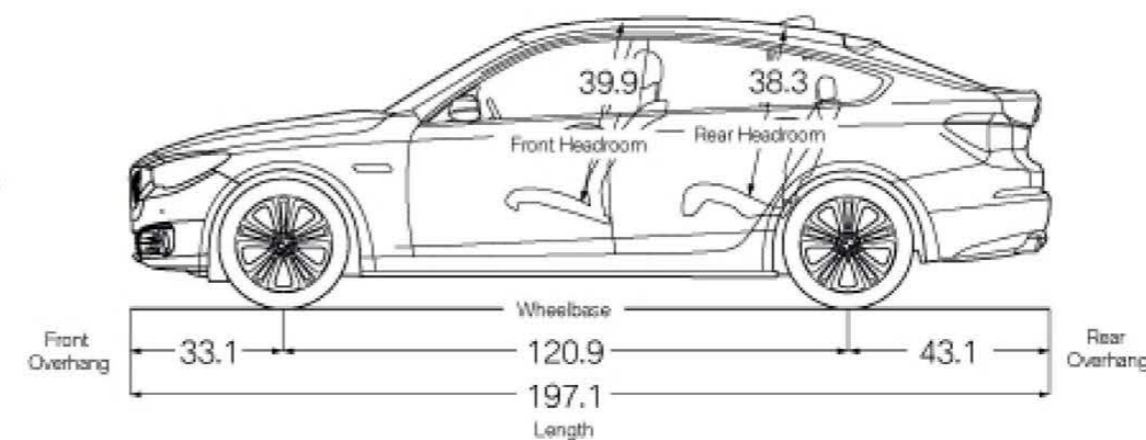

All dimensions in technical drawings are given in inches. Dimensions shown apply to 535i and 535i xDrive Gran Turismo.

Figures subject to change. Not all packages available in all models. Please visit your BMW Retailer or bmwusa.com for the most up-to-date information.

¹BMW AG preliminary test results. Actual acceleration results may vary, depending on specification of vehicle; road and environmental conditions; testing procedures and driving style. These results should be used for comparison only and verification should not be attempted on public roads. BMW urges you to obey all posted speed laws and always wear safety belts.

Not all features are available on all models. Get the latest information on standard and optional features, packages and technical specifications. Visit bmwusa.com and select the BMW model of your choice.