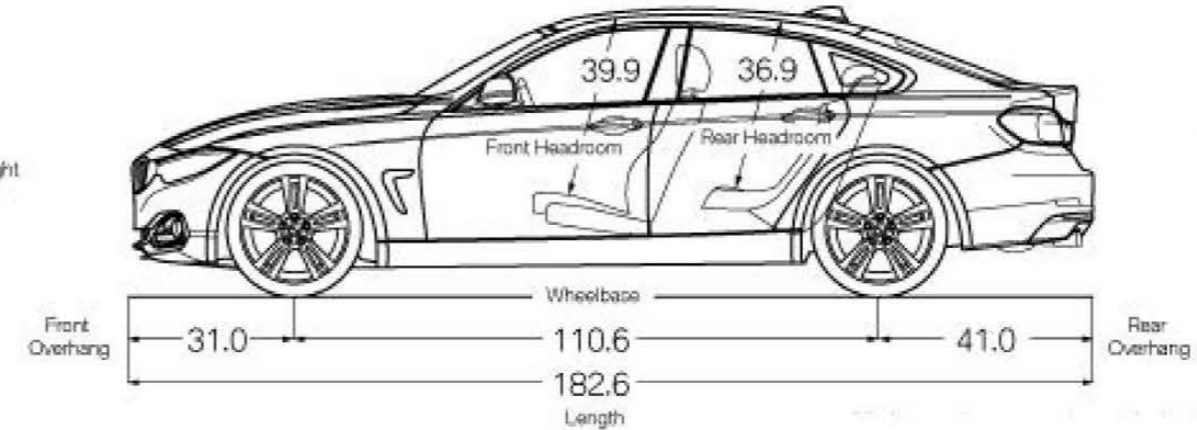

All dimensions in technical drawings are given in inches. Dimensions shown apply to 430i and 430i xDrive Gran Coupe.