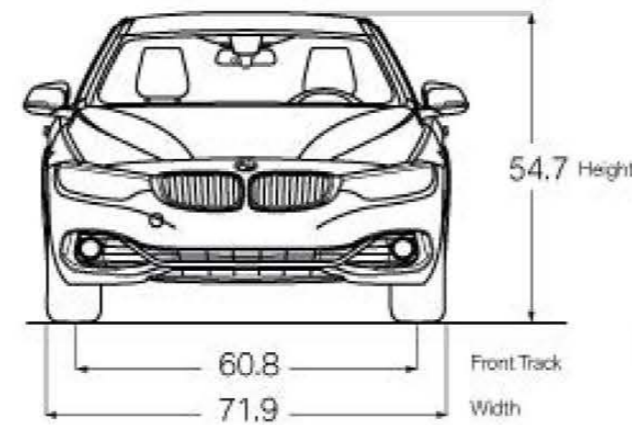

All dimensions in technical drawings are given in inches. Dimensions shown apply to 430i and 430i xDrive Gran Coupe.