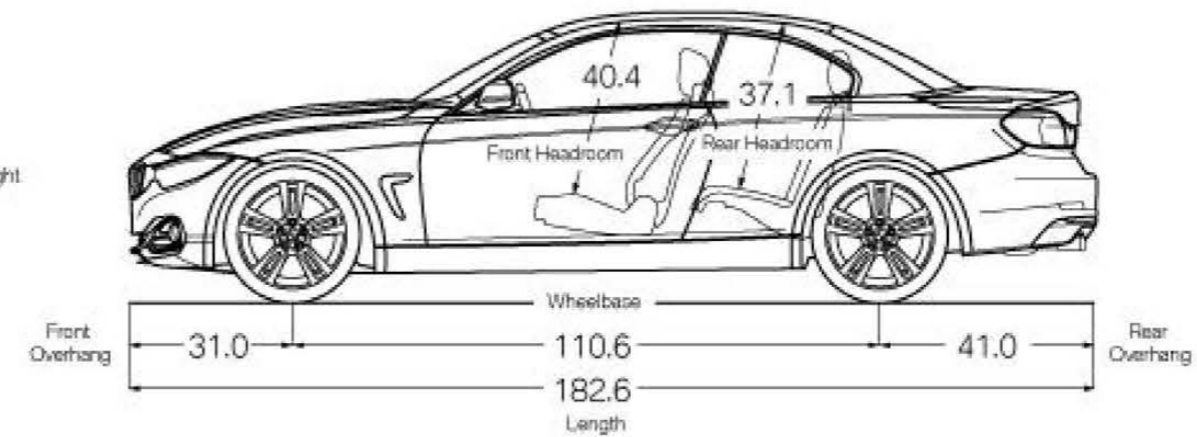

All dimensions in technical drawings are given in inches. Dimensions shown apply to 430i and 430i xDrive Convertible.