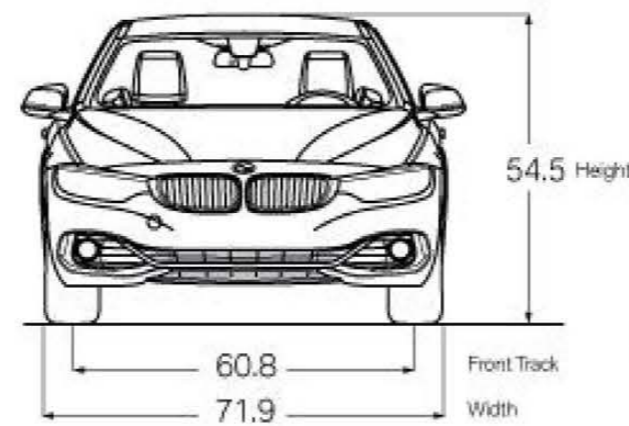

All dimensions in technical drawings are given in inches. Dimensions shown apply to 430i and 430i xDrive Convertible.