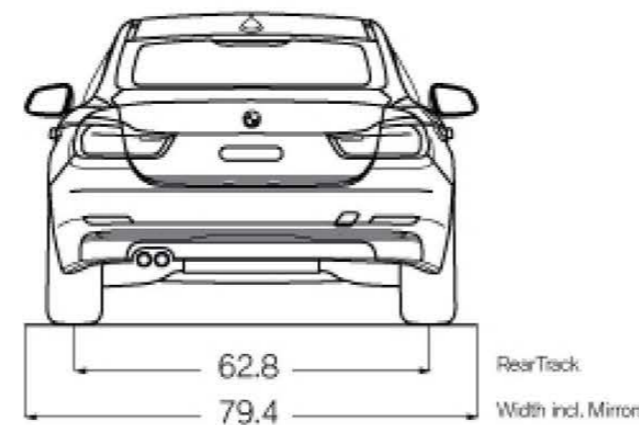

Figures in [ ] refer to vehicles with manual transmission. Figures subject to change. Not all packages available in all models. Please visit your BMW Retailer or bmwusa.com for the most up-to-date information.

¹BMW AG preliminary test results. Actual acceleration results may vary, depending on specification of vehicle; road and environmental conditions; testing procedures and driving style.

These results should be used for comparison only and verification should not be attempted on public roads. BMW urges you to obey all posted speed laws and always wear safety belts.

Not all features are available on all models. Get the latest information on standard and optional features, packages and technical specifications. Visit bmwusa.com and select the BMW model of your choice.