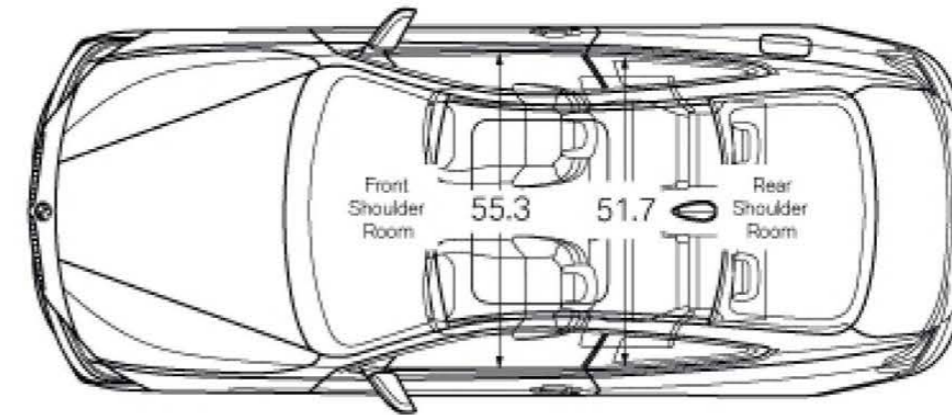

All dimensions in technical drawings are given in inches. Dimensions shown apply to 430i and 430i xDrive Coupe.

Figures in [ ] refer to vehicles with manual transmission. Figures subject to change. Not all packages available in all models. Please visit your BMW Retailer or [bmwusa.com](http://bmwusa.com) for the most up-to-date information.