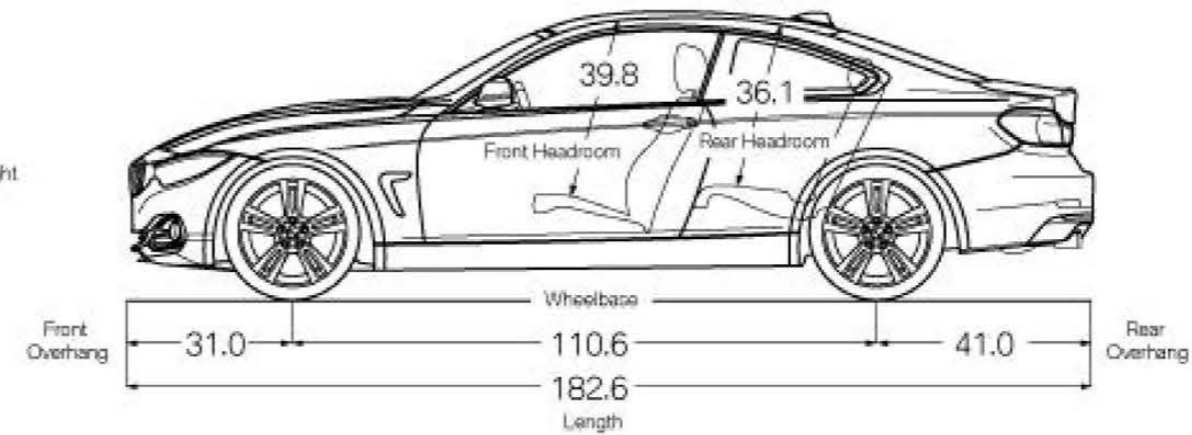

All dimensions in technical drawings are given in inches. Dimensions shown apply to 430i and 430i xDrive Coupe.