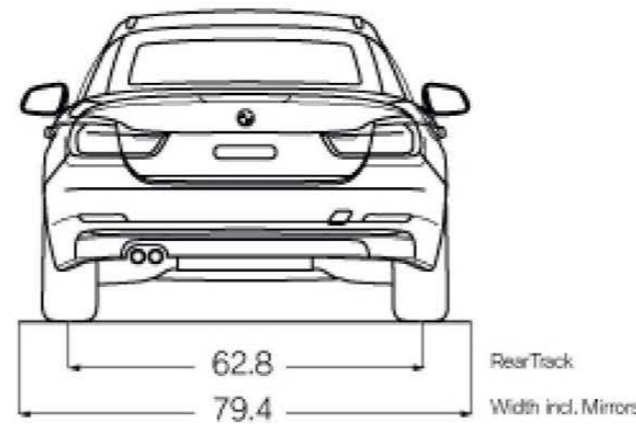

Figures subject to change. Not all packages available in all models. Please visit your BMW Retailer or bmwusa.com for the most up-to-date information.

¹BMW AG preliminary test results. Actual acceleration results may vary, depending on specification of vehicle; road and environmental conditions; testing procedures and driving style. These results should be used for comparison only and verification should not be attempted on public roads. BMW urges you to obey all posted speed laws and always wear safety belts.

Not all features are available on all models. Get the latest information on standard and optional features, packages and technical specifications. Visit bmwusa.com and select the BMW model of your choice.