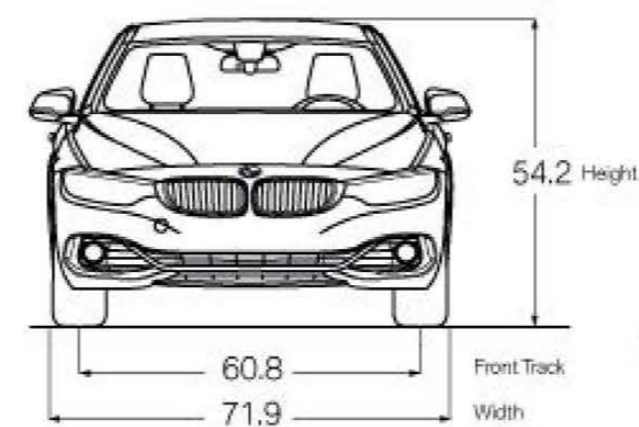

All dimensions in technical drawings are given in inches. Dimensions shown apply to 430i and 430i xDrive Coupe.