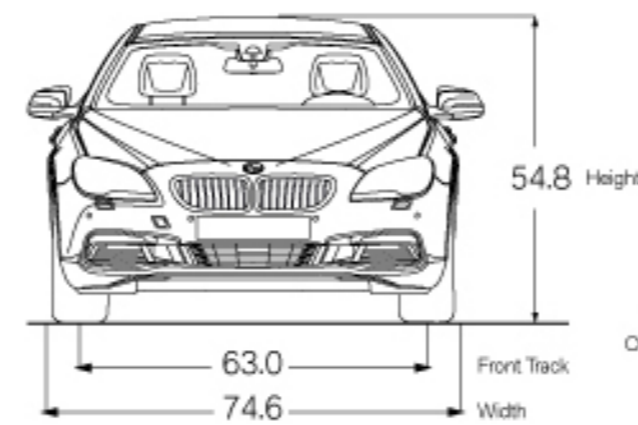

All dimensions in technical drawings are given in inches. Dimensions shown apply to 640i and 640i xDrive Gran Coupe.