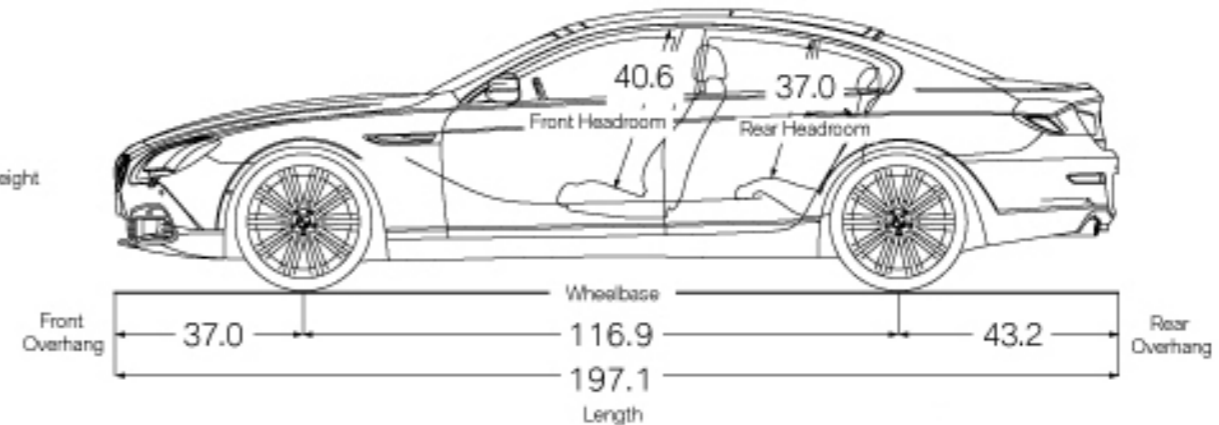

All dimensions in technical drawings are given in inches. Dimensions shown apply to 640i and 640i xDrive Gran Coupe.