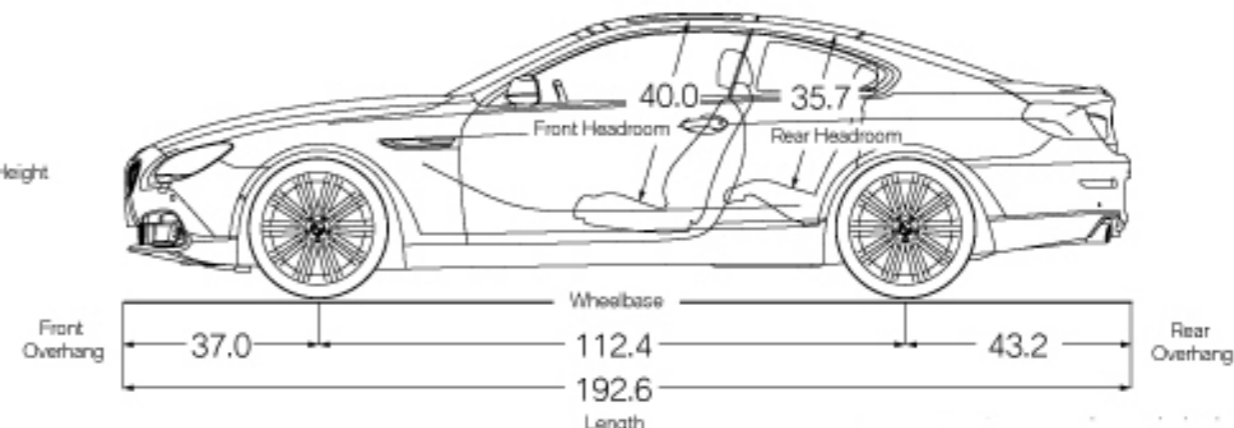

All dimensions in technical drawings are given in inches. Dimensions shown apply to 650i and 650i xDrive Coupe.