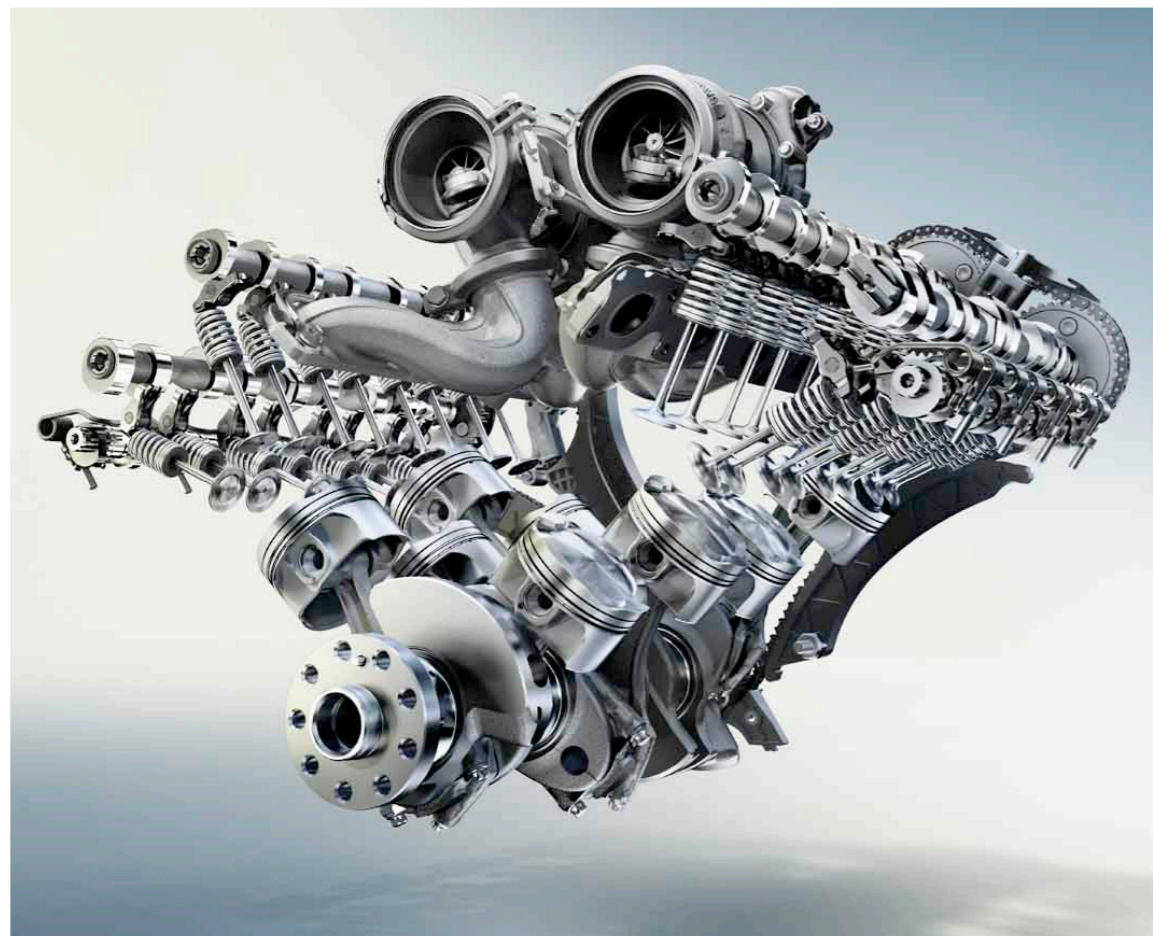

6 SERIES CONVERTIBLE

TECHNICAL DATA

	640i	640i xDrive	650i	650i xDrive
ENGINE	3.0-liter Twinpower Turbo inline 6-cylinder 315 hp @ 5800 / 330 @ 1300-4500		4.4-liter Twinpower Turbo V-8 445 hp @ 5500 / 480 @ 2000-4500	
OUTPUT @ RPM				
0-60 MPH (sec)¹	5.4	5.3	4.5	4.4
CITY / HIGHWAY / COMBINED MPG	23/20/29	19/28/22	17/24/19	15/24/18