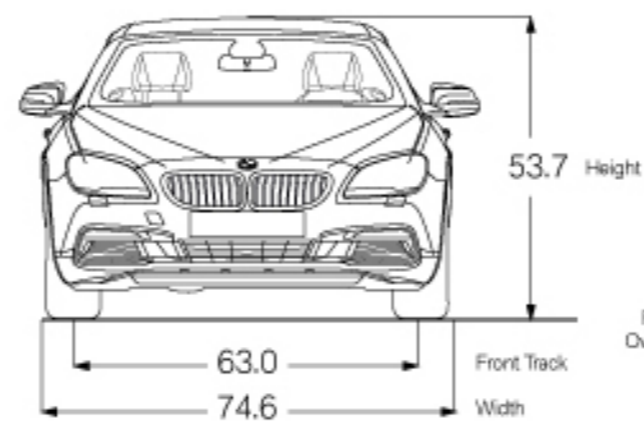

All dimensions in technical drawings are given in inches. Dimensions shown apply to 640i and 640i xDrive Convertible.