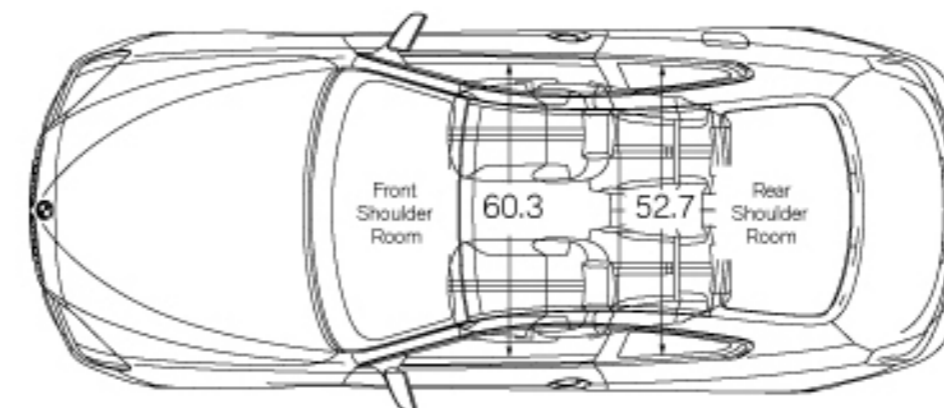

Figures subject to change. Not all packages available in all models. Please visit your BMW Retailer or bmwusa.com for the most up-to-date information.

¹BMW AG preliminary test results. Actual acceleration results may vary, depending on specification of vehicle; road and environmental conditions; testing procedures and driving style. These results should be used for comparison only and verification should not be attempted on public roads. BMW urges you to obey all posted speed laws and always wear safety belts.

Not all features are available on all models. Get the latest information on standard and optional features, packages and technical specifications. Visit bmwusa.com and select the BMW model of your choice.