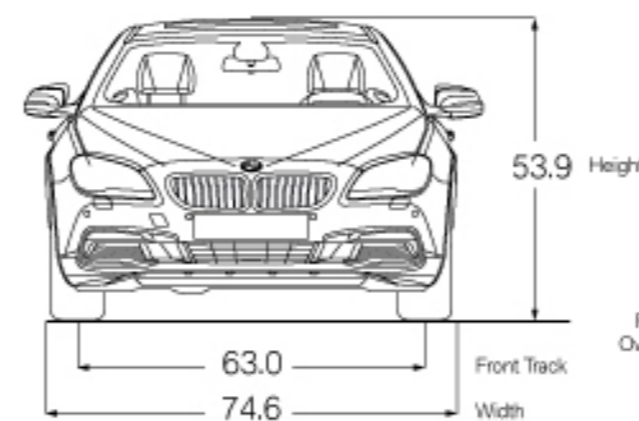

All dimensions in technical drawings are given in inches. Dimensions shown apply to 650i and 650i xDrive Coupe.