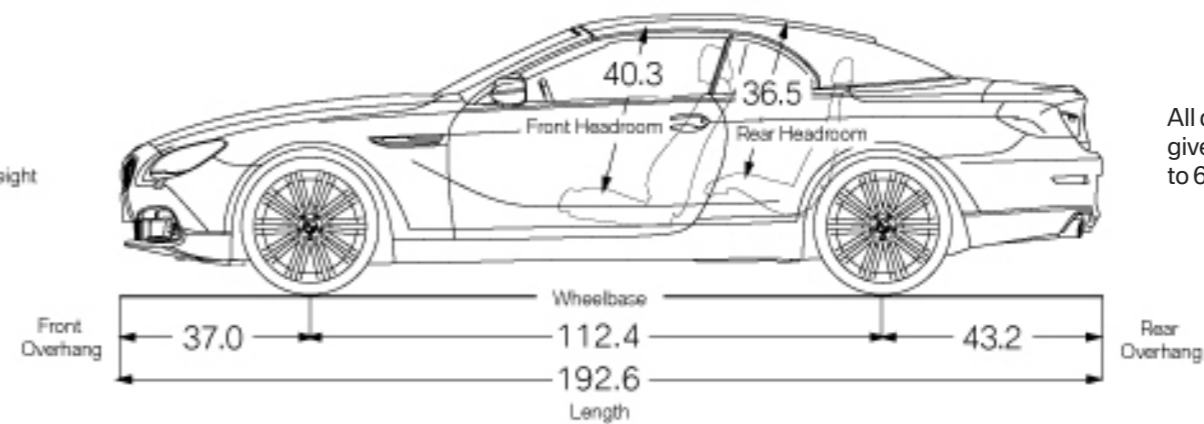

All dimensions in technical drawings are given in inches. Dimensions shown apply to 640i and 640i xDrive Convertible.