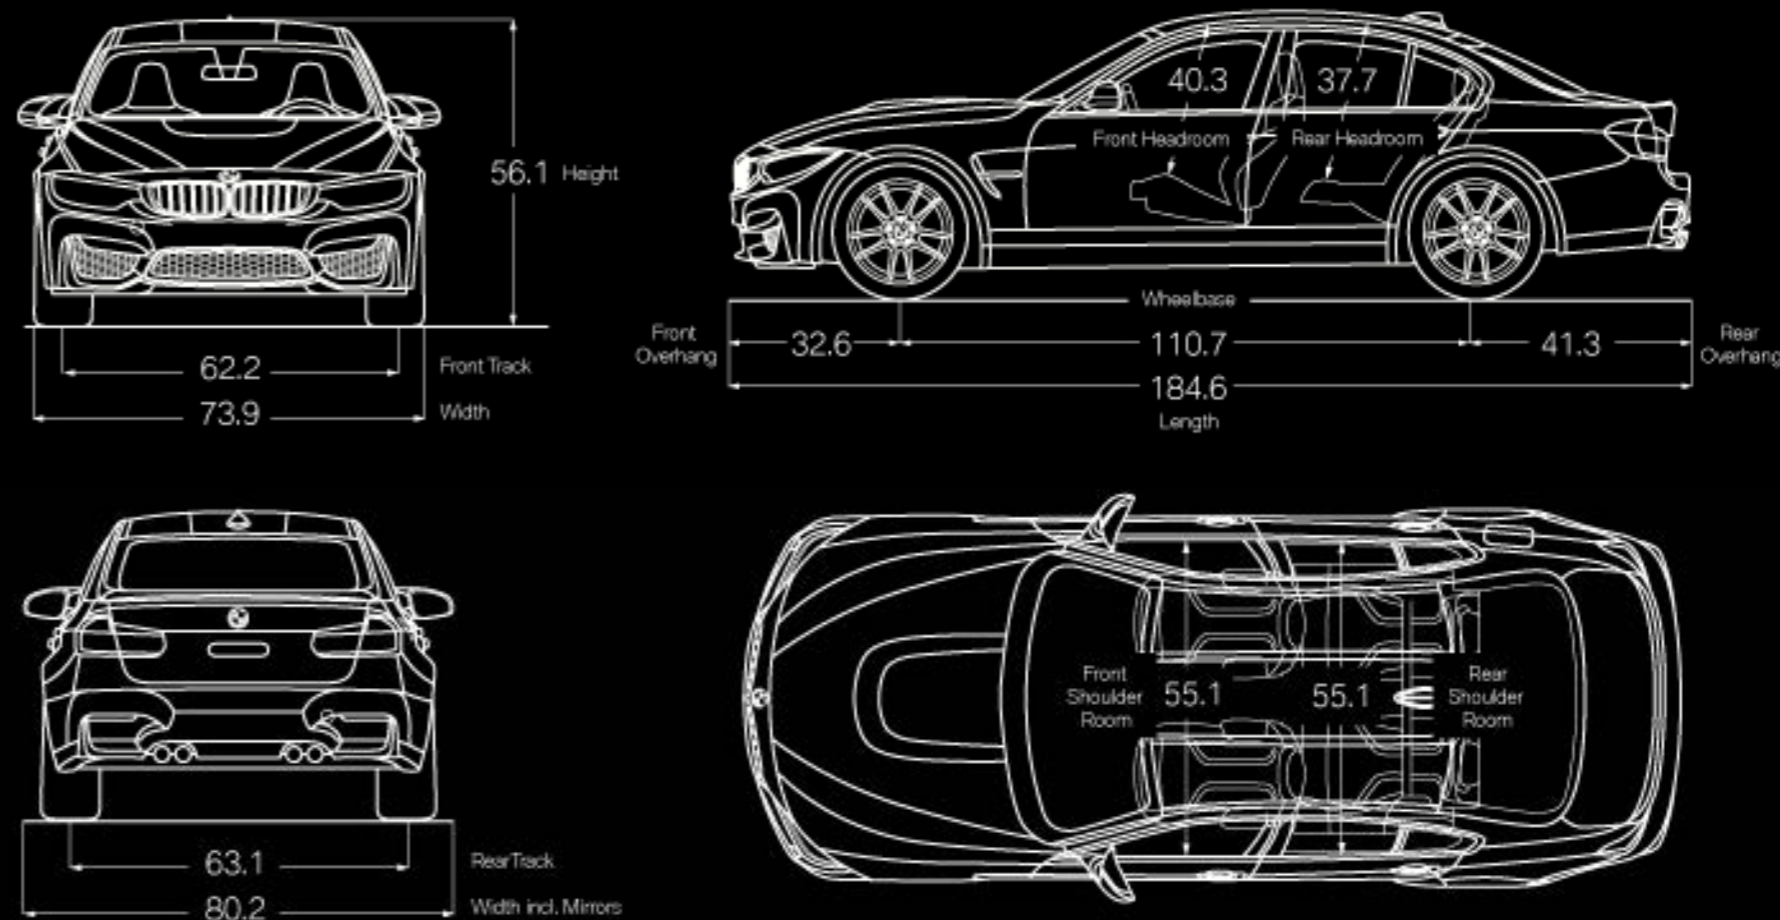

M3 SEDAN

PACKAGES

COMPETITION PACKAGE

20-inch Star Spoke wheels (Style 666M)
(option available)
High-gloss Shadow Line with extended contents
Performance upgrade (+19 hp)
Enhanced sport suspension/damper application
M Dynamic Mode
Enhanced/more-direct Steering
Sport exhaust with black chrome tailpipes

M3 SEDAN

TECHNICAL DATA

ENGINE	3.0-liter M TwinPower Turbo inline 6-cylinder
OUTPUT @ RPM	425 hp @ 5500-7300 / 406 lb-ft @ 1850-5500
0-60 MPH (sec) ¹	3.9 [4.1]
CITY / HIGHWAY / COMBINED MPG	17/24/19 [17/26/20]

All dimensions in technical drawings are given in inches.

Figures in [] refer to vehicles with manual transmission. Figures subject to change. Not all packages available in all models. Please visit your BMW Retailer or bmwusa.com for the most up-to-date information.